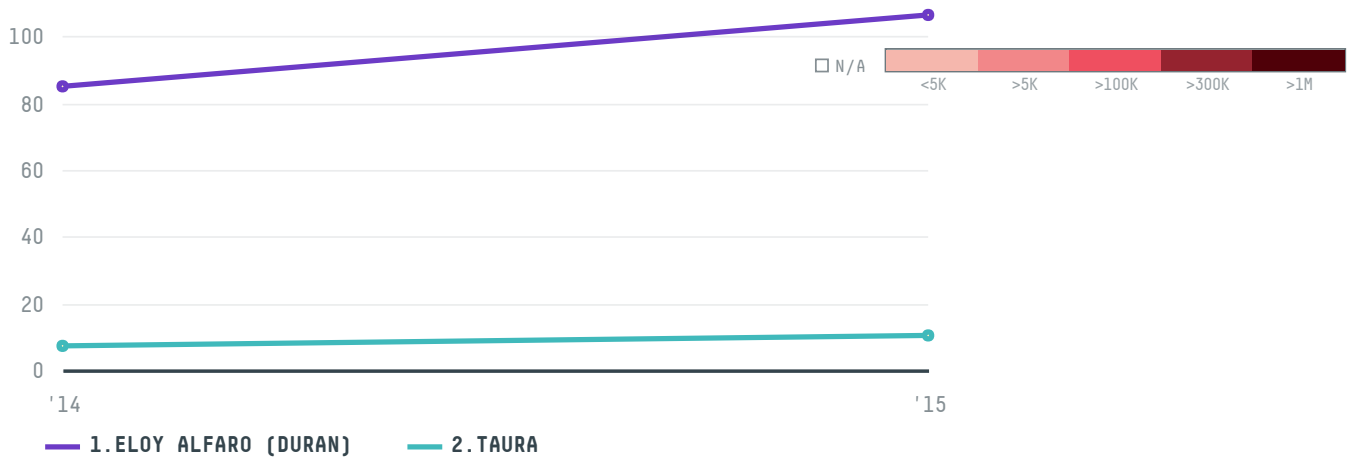

Trase is a partnership between

In collaboration with

and many other organizations and individuals.

Donors

[Terms of Use](#) · [Privacy policy](#) · [Cookie policy](#) · [Contact us](#)

This website uses cookies to provide you with an improved user experience. By continuing to browse this site, you consent to the use of cookies and similar technologies. Please visit our [privacy policy](#) for further details.

I AGREE