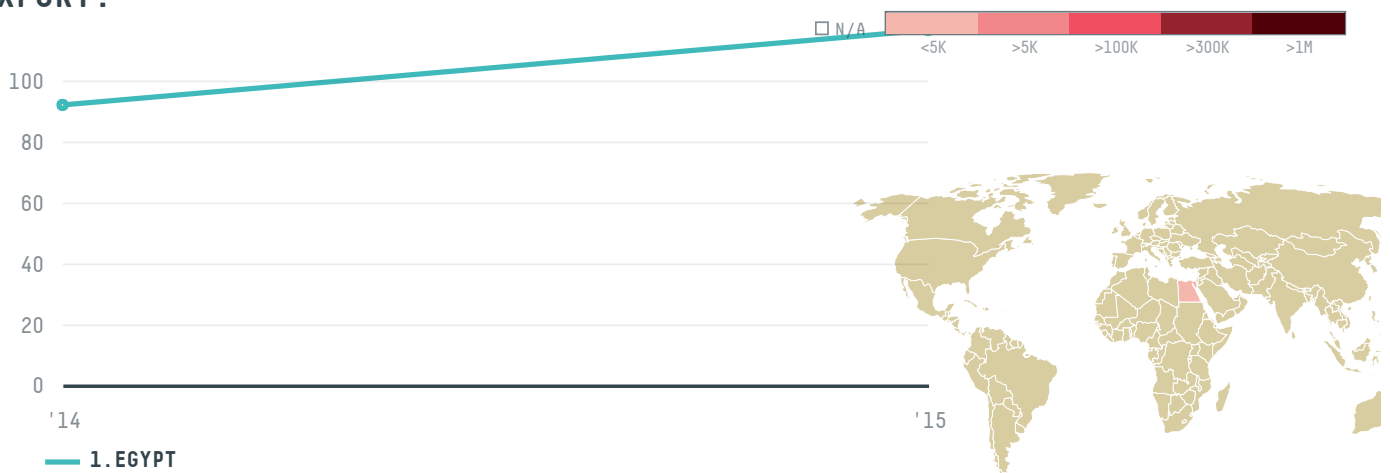

TOP DESTINATION COUNTRIES OF SHRIMP EXPORTED BY EL WALEED FOR IMPORT AND EXPORT:

This website uses cookies to provide you with an improved user experience. By continuing to browse this site, you consent to the use of cookies and similar technologies. Please visit our [privacy policy](#) for further details.

I AGREE