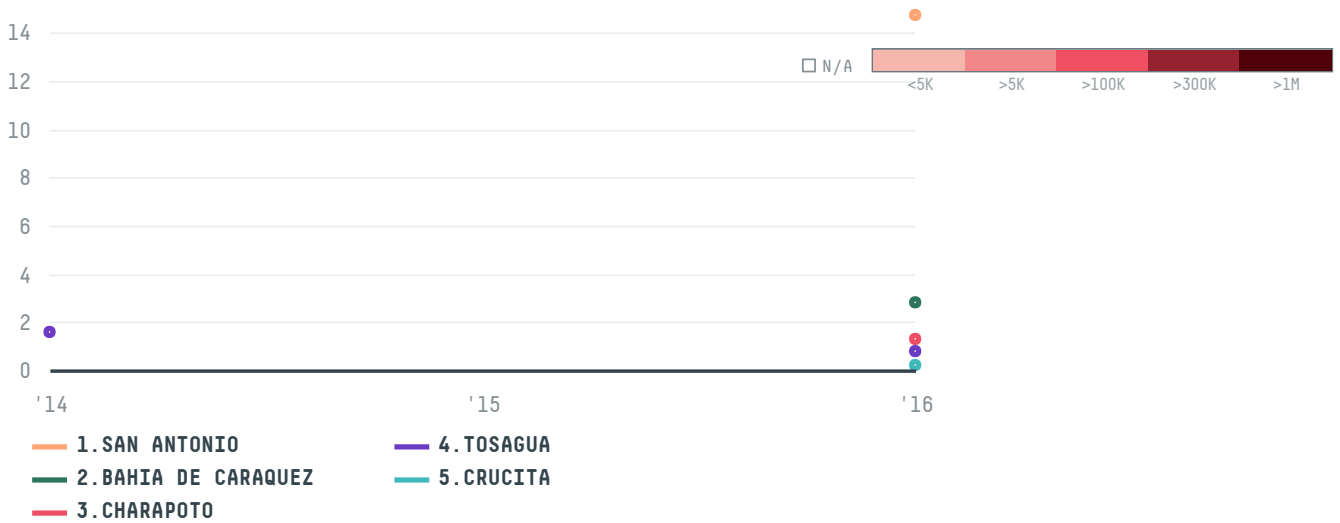

Trase is a partnership between

In collaboration with

and many other organizations and individuals.

Donors

[Terms of Use](#) · [Privacy policy](#) · [Cookie policy](#) · [Contact us](#)

This website uses cookies to provide you with an improved user experience. By continuing to browse this site, you consent to the use of cookies and similar technologies. Please visit our [privacy policy](#) for further details.

I AGREE