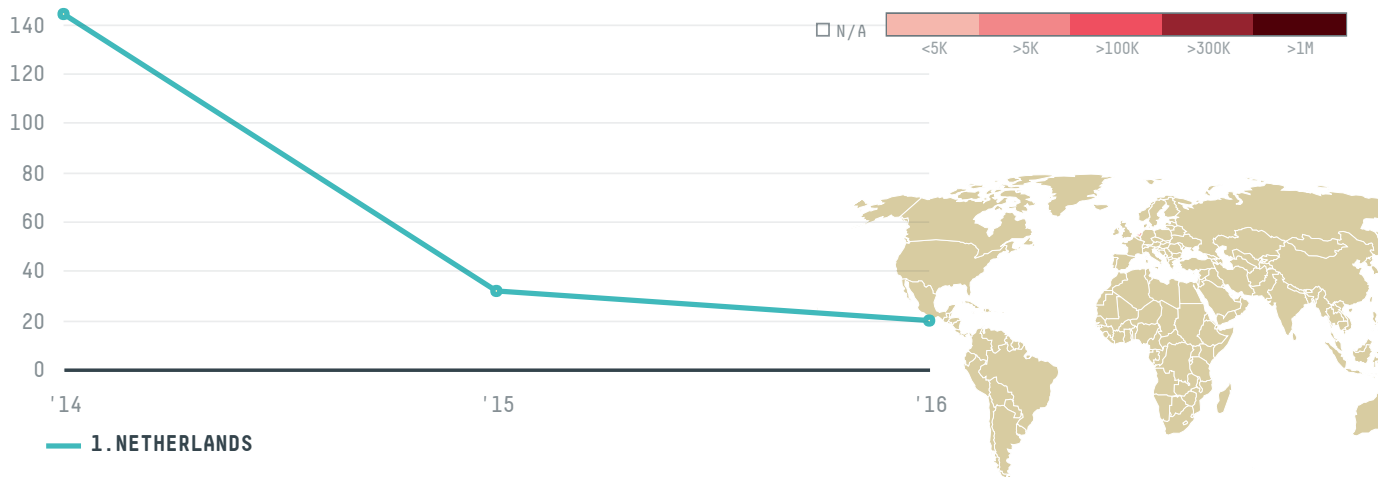

TOP DESTINATION COUNTRIES OF SHRIMP EXPORTED BY BLU ARCTIC LLC:

This website uses cookies to provide you with an improved user experience. By continuing to browse this site, you consent to the use of cookies and similar technologies. Please visit our [privacy policy](#) for further details.

I AGREE