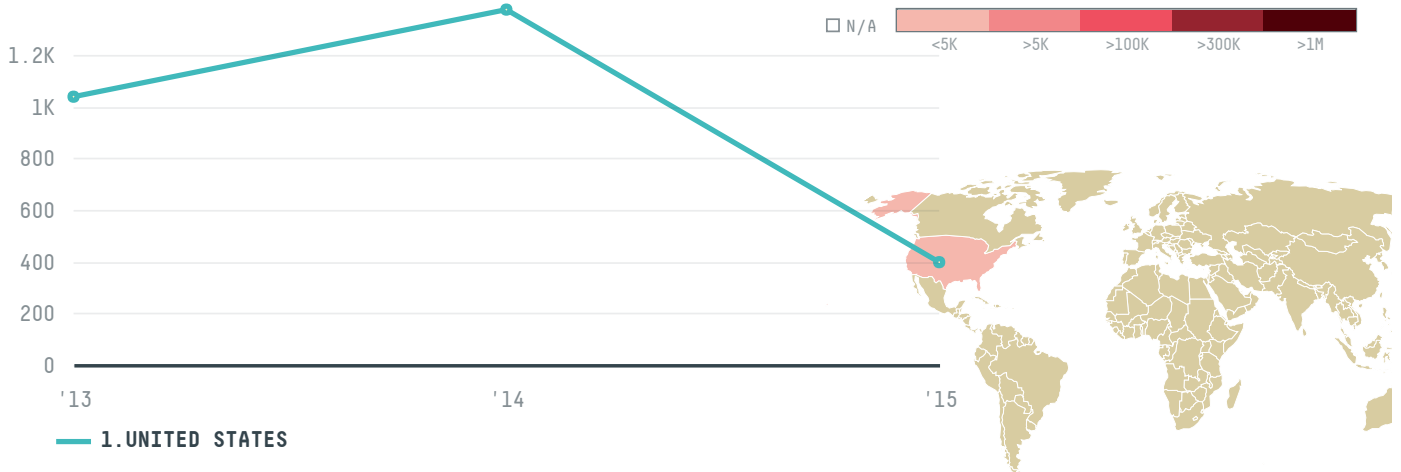

TOP DESTINATION COUNTRIES OF SHRIMP EXPORTED BY EXPACK SEAFOODD INC:

This website uses cookies to provide you with an improved user experience. By continuing to browse this site, you consent to the use of cookies and similar technologies. Please visit our [privacy policy](#) for further details.

I AGREE