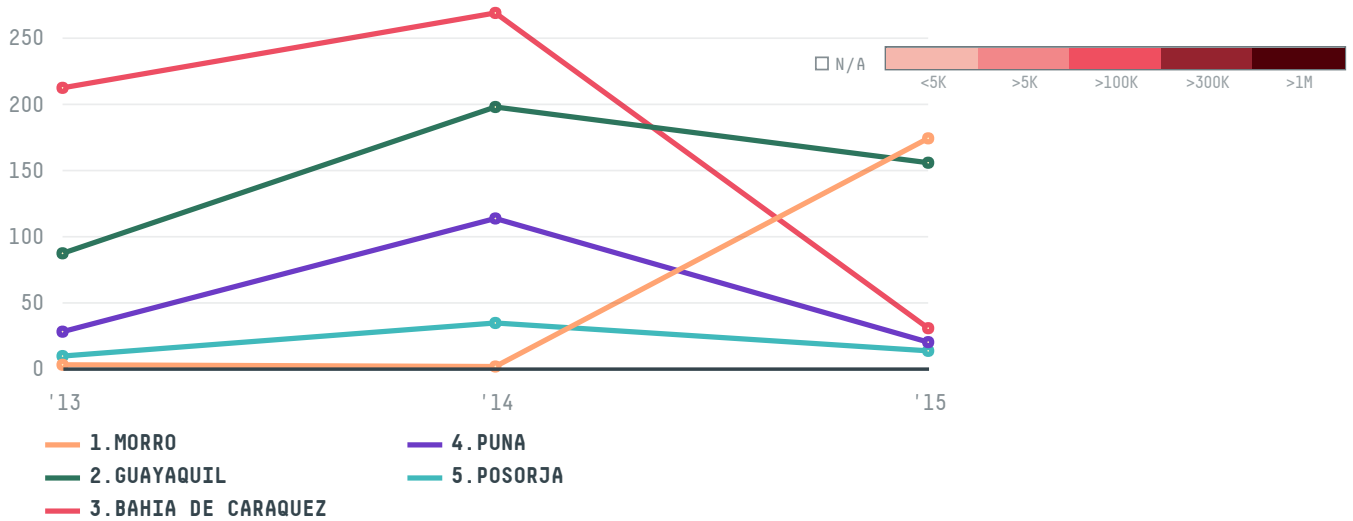

Trase is a partnership between

In collaboration with

and many other organizations and individuals.

Donors

[Terms of Use](#) · [Privacy policy](#) · [Cookie policy](#) · [Contact us](#)

This website uses cookies to provide you with an improved user experience. By continuing to browse this site, you consent to the use of cookies and similar technologies. Please visit our [privacy policy](#) for further details.

I AGREE