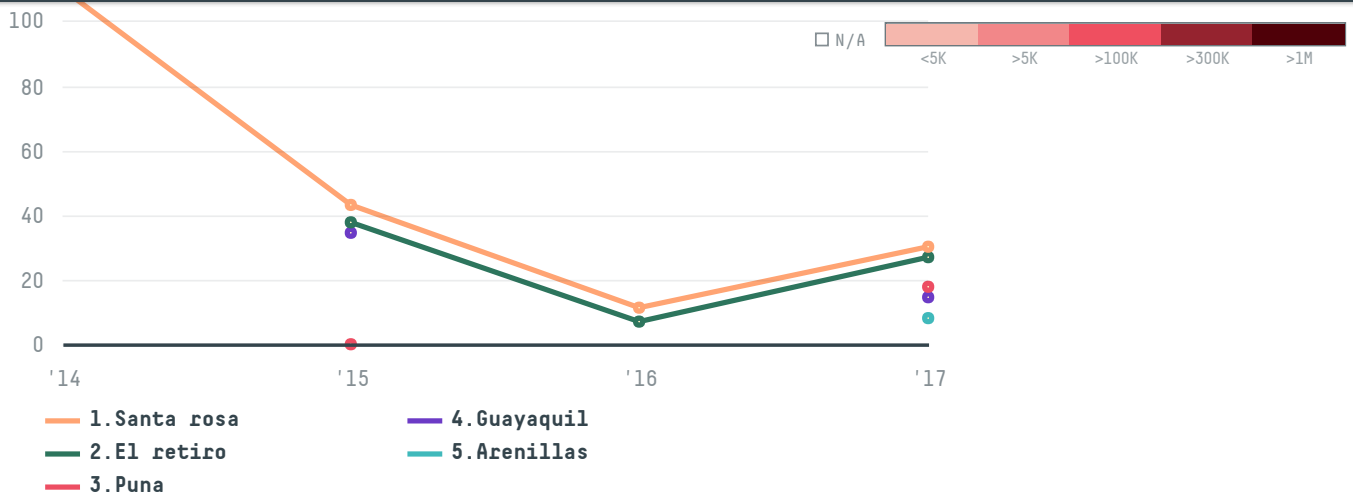

further details.

Trase is a partnership between

In collaboration with

and many other organizations and individuals.

Donors

[Terms of Use](#) · [Privacy policy](#) · [Cookie policy](#) · [Contact us](#)