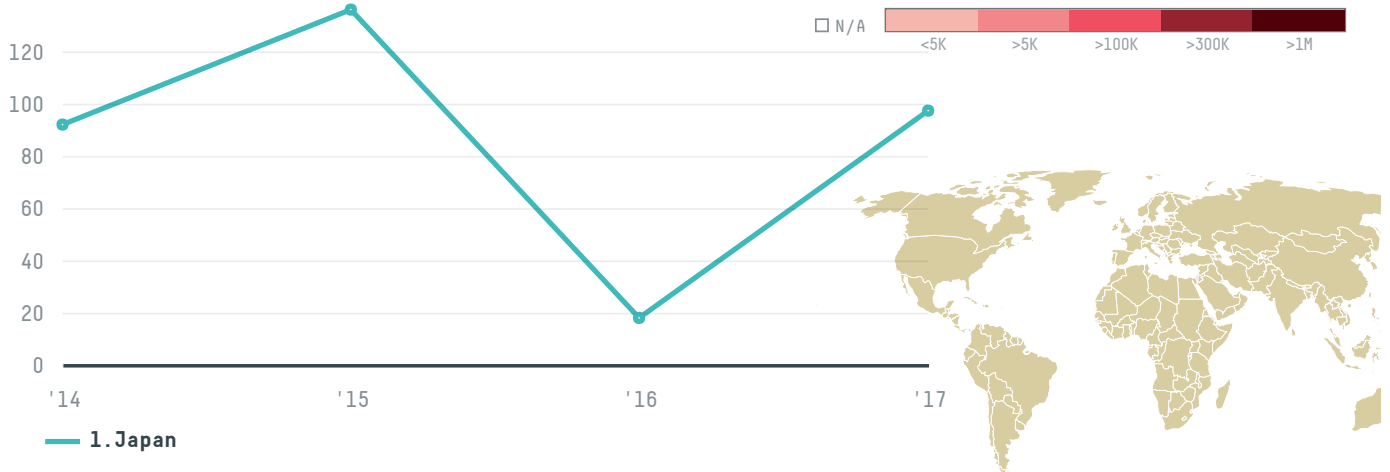

TOP DESTINATION COUNTRIES OF SHRIMP EXPORTED BY HANWA CO LTD OSAKA: