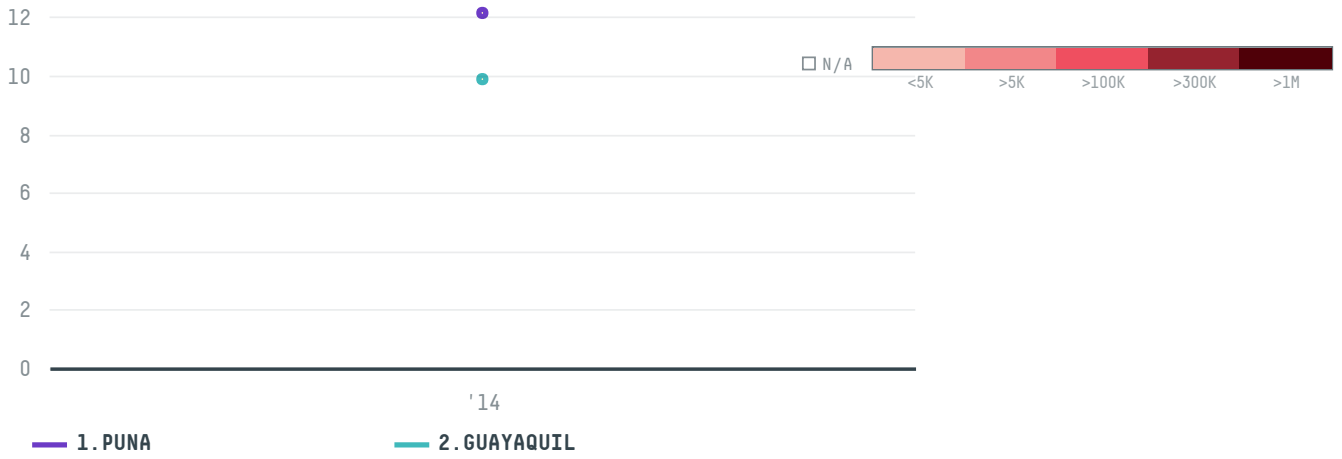

Trase is a partnership between

Stockholm Environment Institute

Global Canopy Programme

In collaboration with

vizzuality

The European Forest Institute

and many other organizations and individuals.

Donors

The Global Environment Facility

WWF

Europe

Gordon and Betty Moore Foundation

The Nature Conservancy

Department for International Development

Formas

Norway's International Climate and Forest Initiative (NICFI)

[Terms of Use](#) · [Privacy policy](#) · [Cookie policy](#) · [Contact us](#)

This website uses cookies to provide you with an improved user experience. By continuing to browse this site, you consent to the use of cookies and similar technologies. Please visit our [privacy policy](#) for further details.

I AGREE