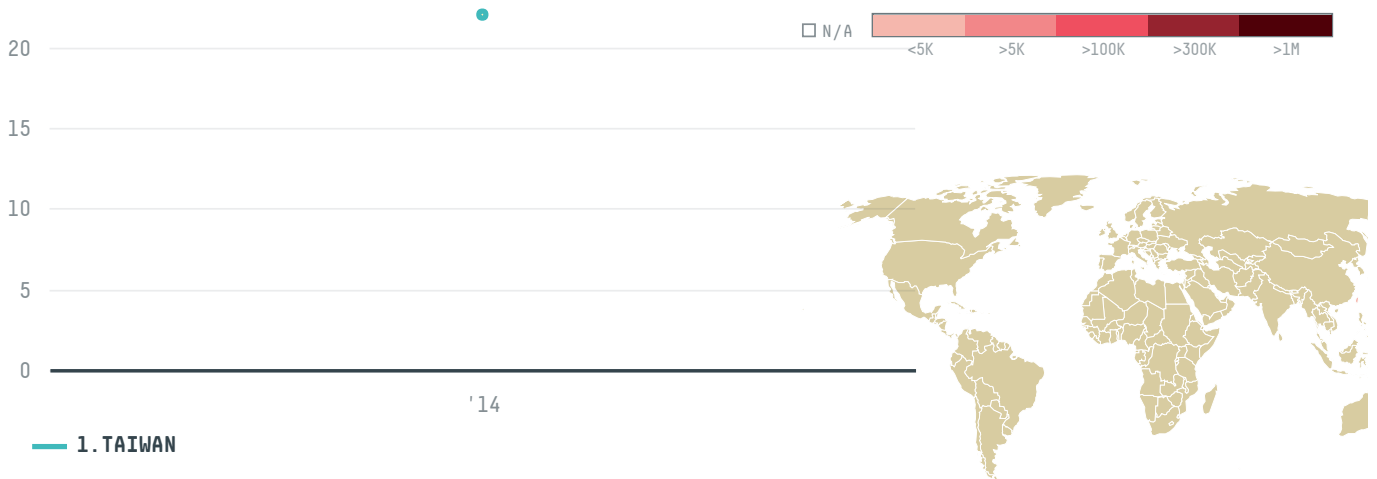

TOP DESTINATION COUNTRIES OF SHRIMP EXPORTED BY ROHSIN TRADE LTD:

This website uses cookies to provide you with an improved user experience. By continuing to browse this site, you consent to the use of cookies and similar technologies. Please visit our [privacy policy](#) for further details.

I AGREE