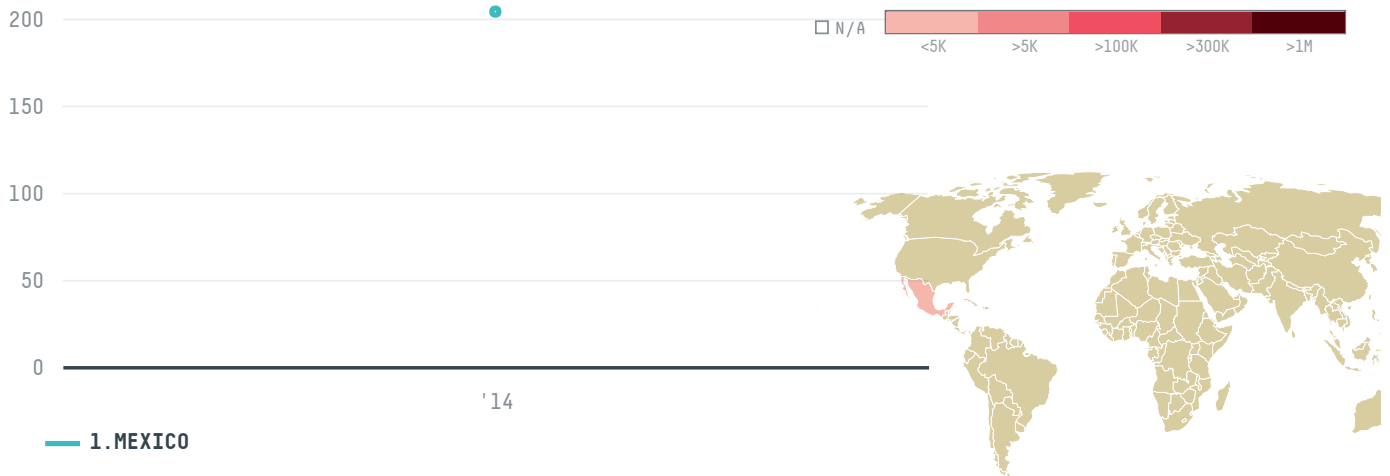

trase

OCEAN LEADER SA DE CV

ACTIVITY

Importer

COMMODITY

Shrimp

COUNTRY

Ecuador

YEAR

2014

OCEAN LEADER SA DE CV was the 168th largest importer of shrimp from ECUADOR in 2014, accounting for 204 tons. As an importer, OCEAN LEADER SA DE CV sources from 7 parishes, or 18% of the shrimp production parishes. The main destination of the shrimp imported by OCEAN LEADER SA DE CV is MEXICO, accounting for 100% of the total.

TOP DESTINATION COUNTRIES OF SHRIMP EXPORTED BY OCEAN LEADER SA DE CV:

This website uses cookies to provide you with an improved user experience. By continuing to browse this site, you consent to the use of cookies and similar technologies. Please visit our [privacy policy](#) for further details.