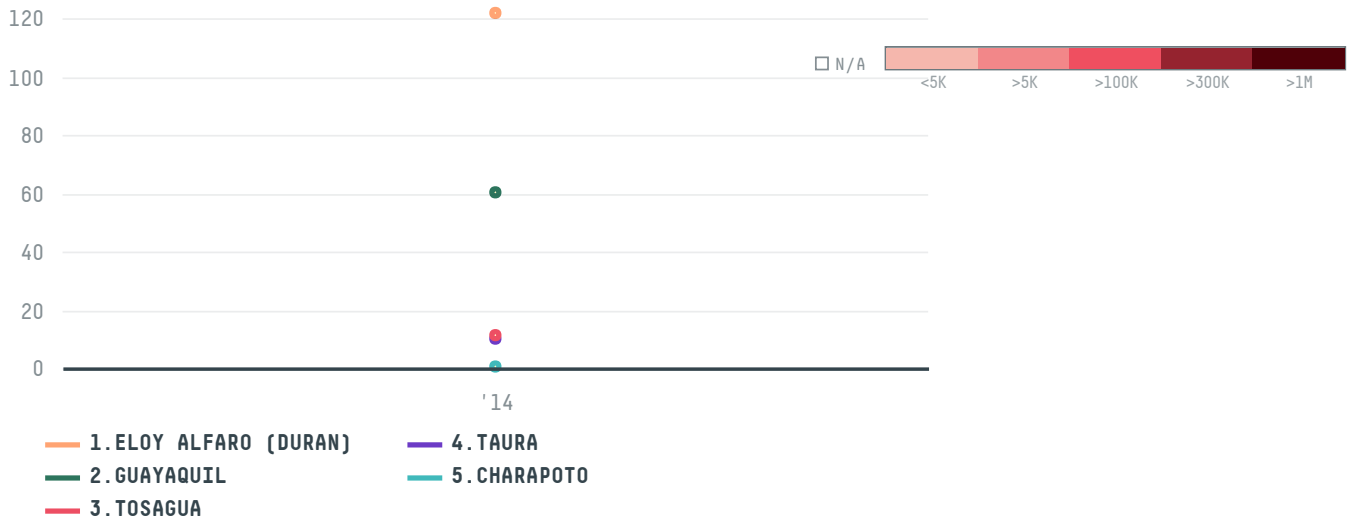

Trase is a partnership between

In collaboration with

and many other organizations and individuals.

Donors

[Terms of Use](#) · [Privacy policy](#) · [Cookie policy](#) · [Contact us](#)

This website uses cookies to provide you with an improved user experience. By continuing to browse this site, you consent to the use of cookies and similar technologies. Please visit our [privacy policy](#) for further details.

I AGREE