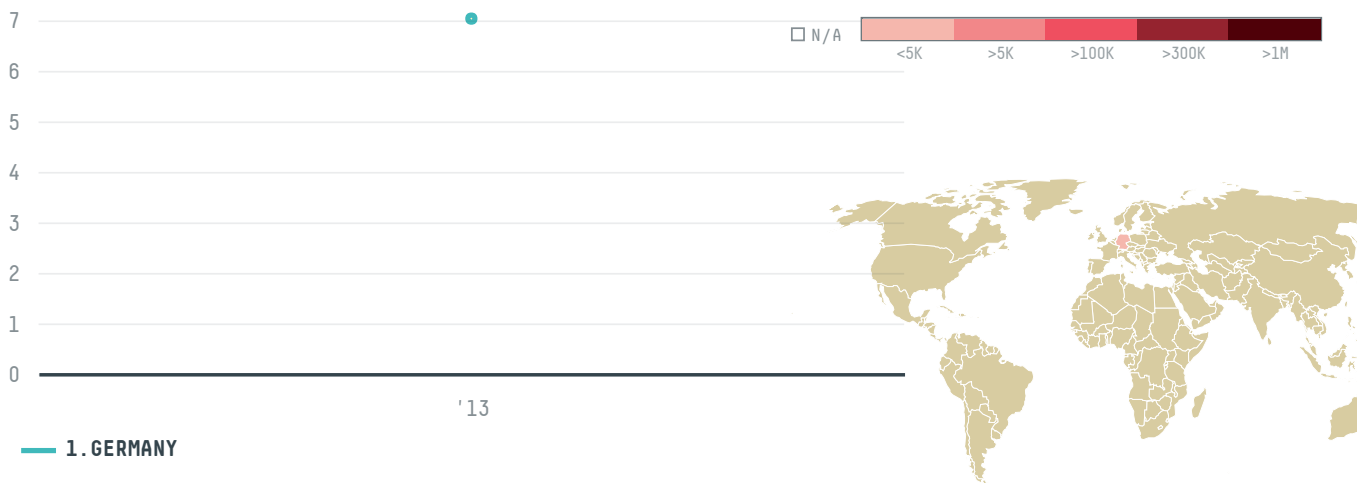

TOP DESTINATION COUNTRIES OF SHRIMP EXPORTED BY OKOFROST GMBHC:

This website uses cookies to provide you with an improved user experience. By continuing to browse this site, you consent to the use of cookies and similar technologies. Please visit our [privacy policy](#) for further details.

I AGREE