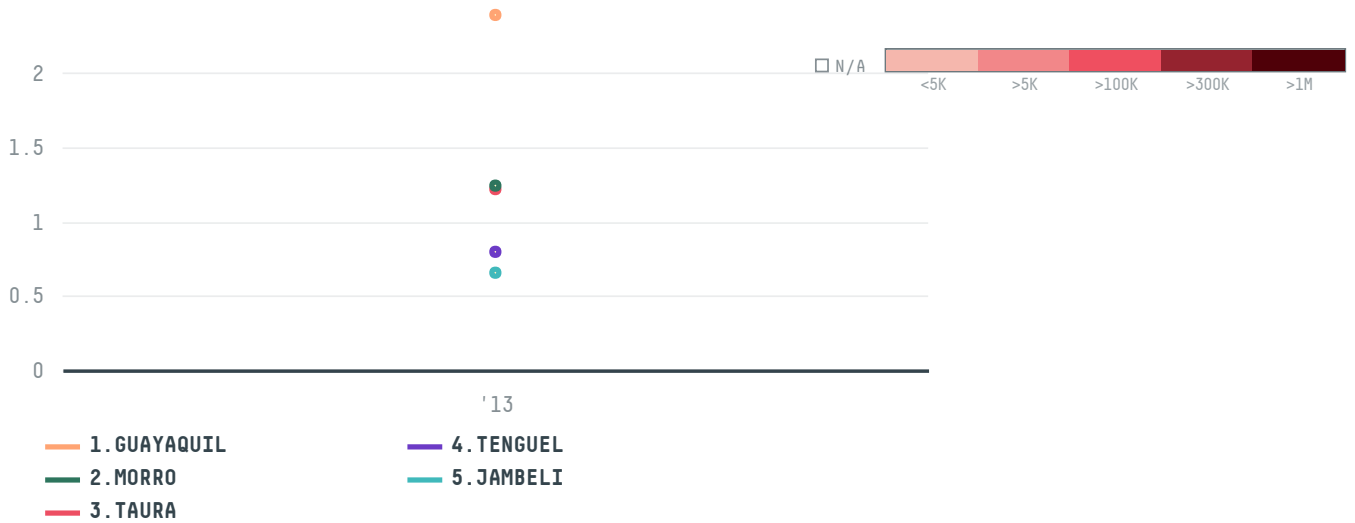

Trase is a partnership between

In collaboration with

and many other organizations and individuals.

Donors

[Terms of Use](#) · [Privacy policy](#) · [Cookie policy](#) · [Contact us](#)

This website uses cookies to provide you with an improved user experience. By continuing to browse this site, you consent to the use of cookies and similar technologies. Please visit our [privacy policy](#) for further details.

I AGREE