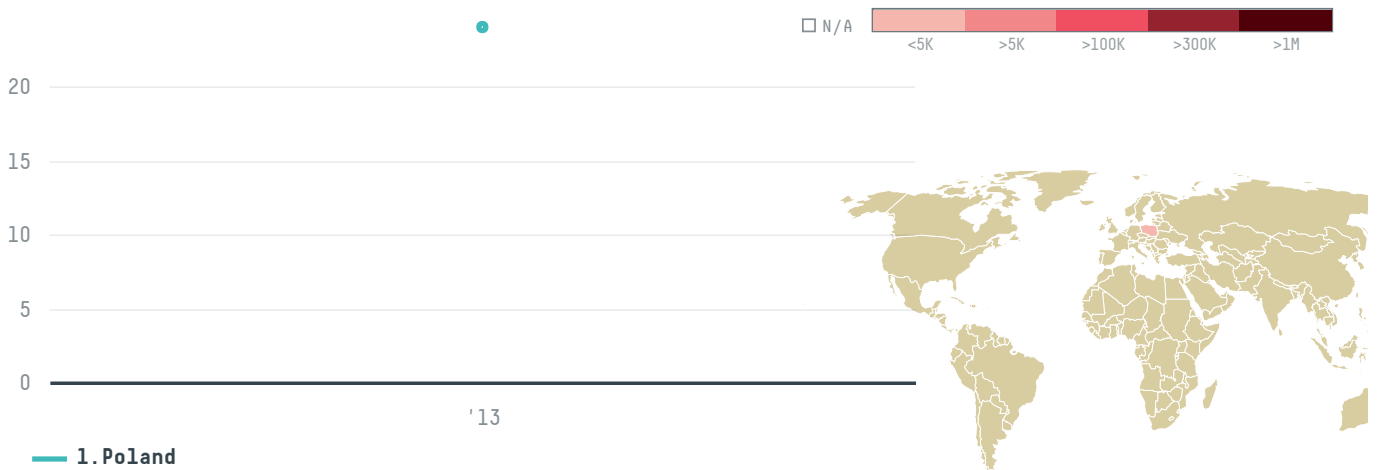

TOP DESTINATION COUNTRIES OF SHRIMP EXPORTED BY KUEHNE Y NAGEL POLAND SP ZO O: