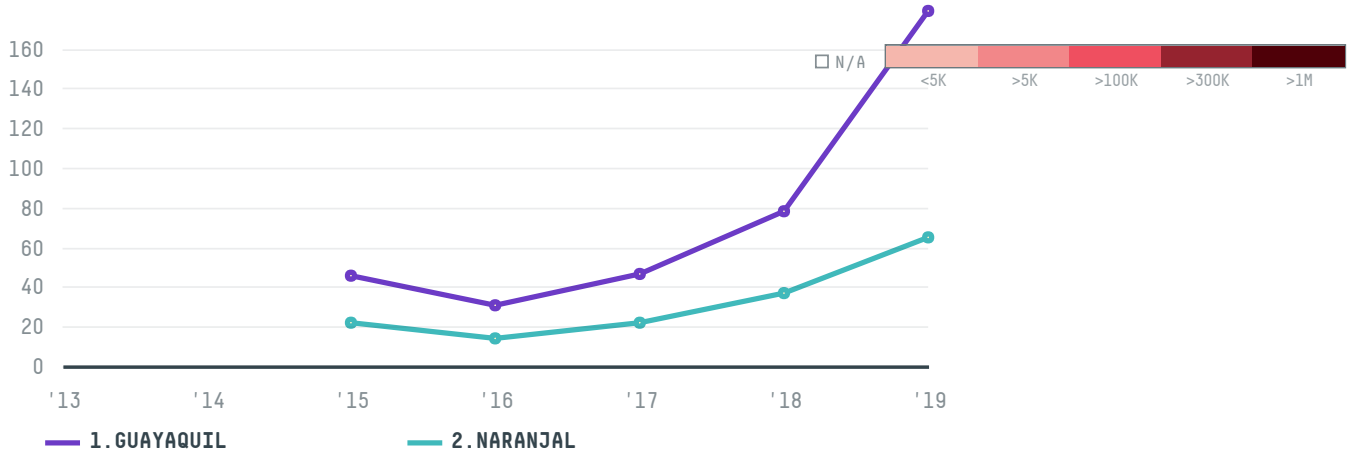

Trase is a partnership between

In collaboration with

and many other organizations and individuals.

Donors

[Terms of Use](#) · [Privacy policy](#) · [Cookie policy](#) · [Contact us](#)

This website uses cookies to provide you with an improved user experience. By continuing to browse this site, you consent to the use of cookies and similar technologies. Please visit our [privacy policy](#) for further details.

I AGREE