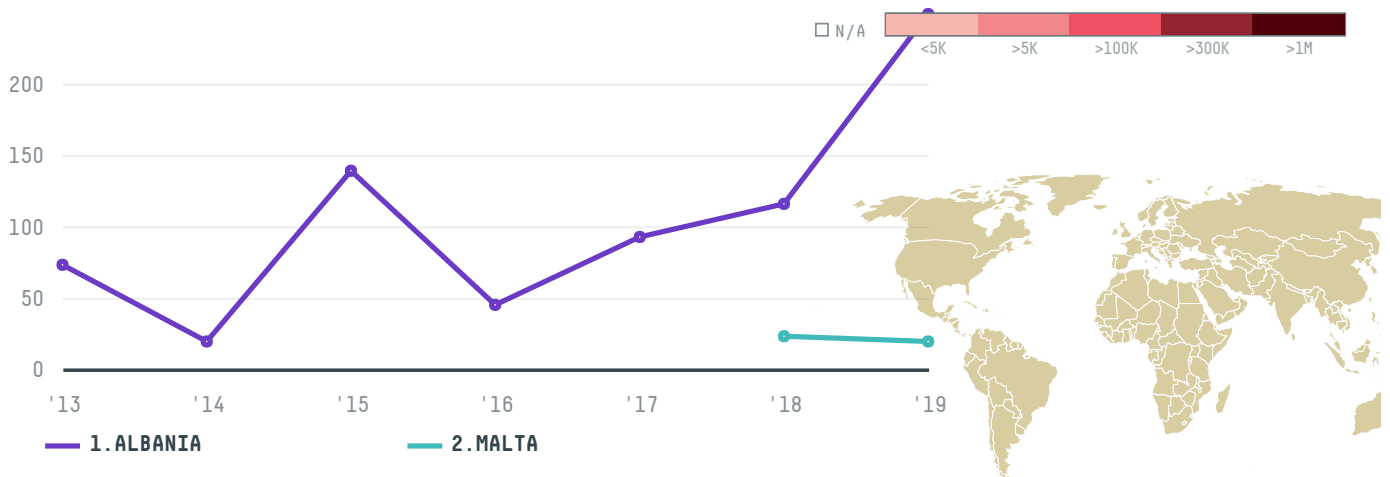

TOP DESTINATION COUNTRIES OF SHRIMP EXPORTED BY CORAL SHPK:

This website uses cookies to provide you with an improved user experience. By continuing to browse this site, you consent to the use of cookies and similar technologies. Please visit our [privacy policy](#) for further details.

I AGREE