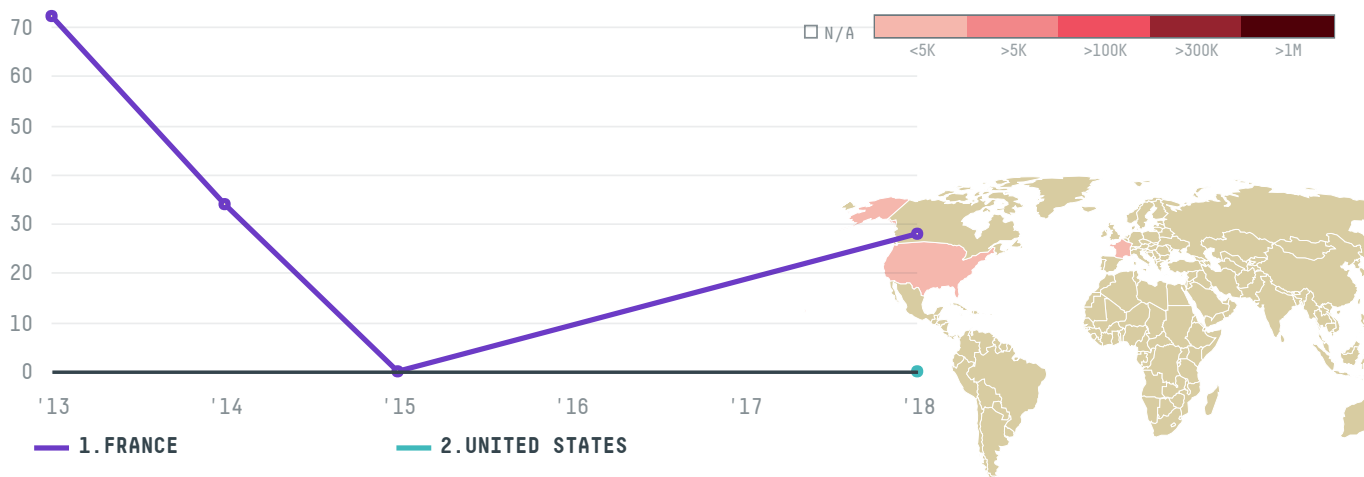

trase

GEL PECHE

ACTIVITY

Importer

COMMODITY

Shrimp

COUNTRY

Ecuador

YEAR

2018

GEL PECHE was the 661st largest importer of shrimp from ECUADOR in 2018, accounting for 28 tons. As an importer, GEL PECHE sources from 2 parishes, or 5% of the shrimp production parishes. The main destination of the shrimp imported by GEL PECHE is FRANCE, accounting for 100% of the total.

TOP DESTINATION COUNTRIES OF SHRIMP EXPORTED BY GEL PECHE:

This website uses cookies to provide you with an improved user experience. By continuing to browse this site, you consent to the use of cookies and similar technologies. Please visit our [privacy policy](#) for further details.