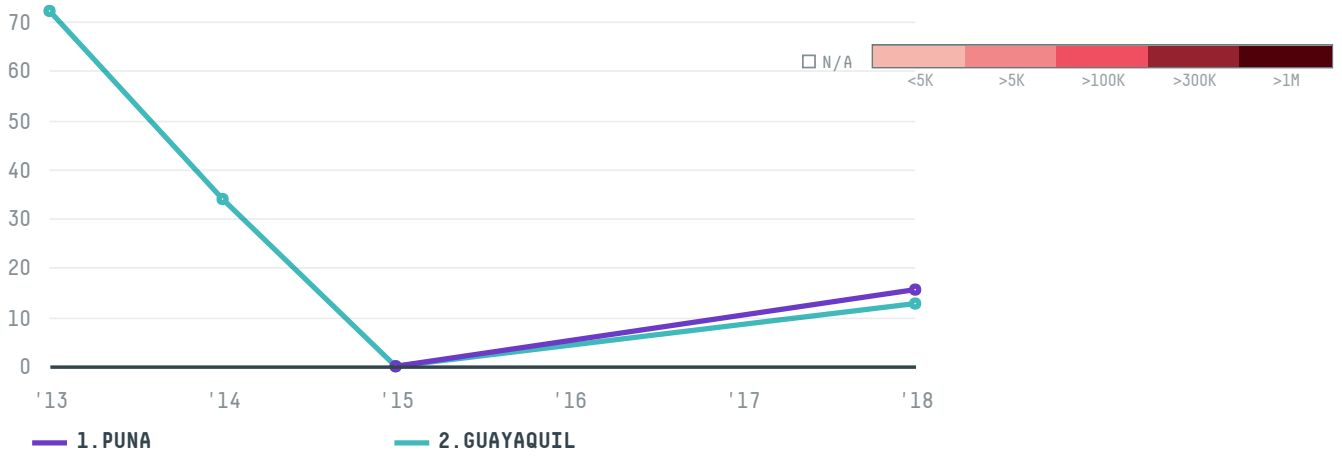

Trase is a partnership between

In collaboration with

and many other organizations and individuals.

Donors

[Terms of Use](#) · [Privacy policy](#) · [Cookie policy](#) · [Contact us](#)

This website uses cookies to provide you with an improved user experience. By continuing to browse this site, you consent to the use of cookies and similar technologies. Please visit our [privacy policy](#) for further details.

I AGREE