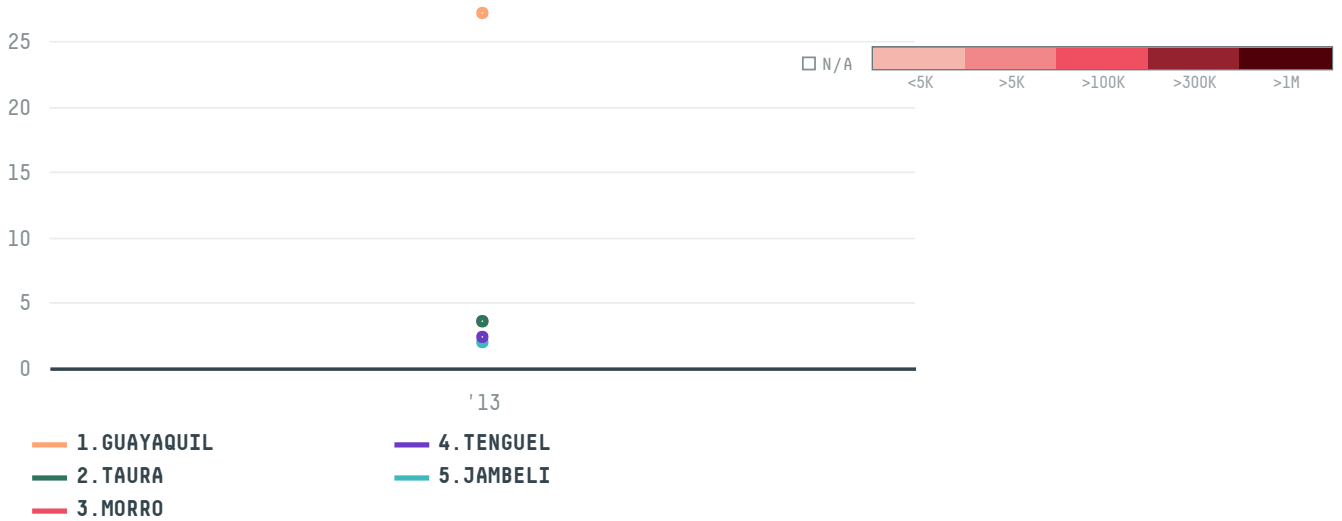

Trase is a partnership between

In collaboration with

and many other organizations and individuals.

Donors

[Terms of Use](#) · [Privacy policy](#) · [Cookie policy](#) · [Contact us](#)

This website uses cookies to provide you with an improved user experience. By continuing to browse this site, you consent to the use of cookies and similar technologies. Please visit our [privacy policy](#) for further details.

I AGREE