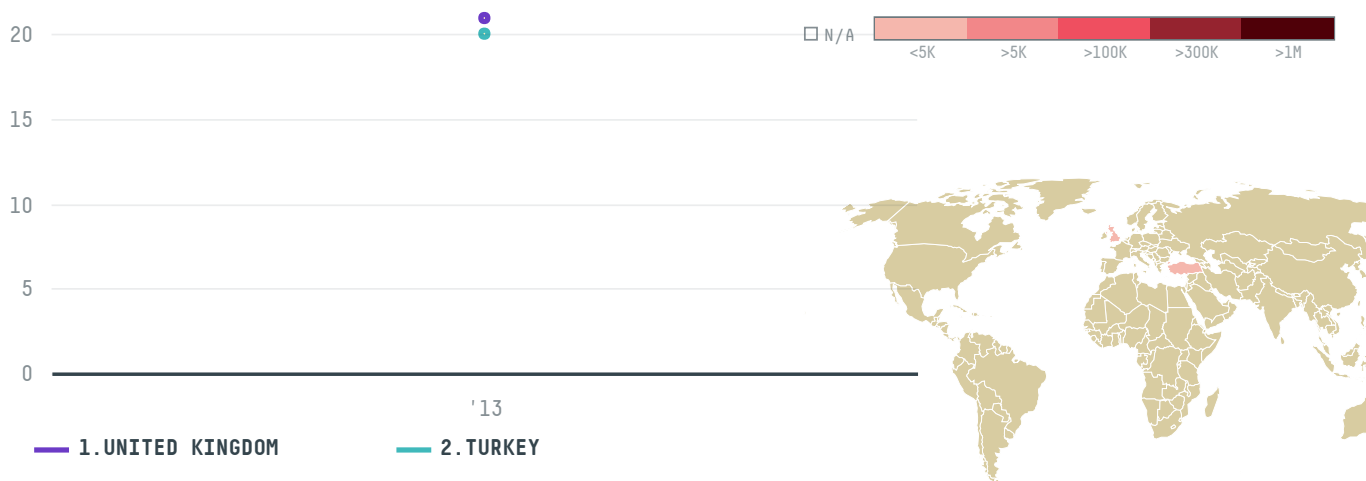

trase

FAVORITA LP

ACTIVITY

Importer

COMMODITY

Shrimp

COUNTRY

Ecuador

YEAR

2013

FAVORITA LP was the 326th largest importer of shrimp from ECUADOR in 2013, accounting for 41 tons. As an importer, FAVORITA LP sources from 25 parishes, or 60% of the shrimp production parishes. The main destination of the shrimp imported by FAVORITA LP is UNITED KINGDOM, accounting for 51% of the total.

TOP DESTINATION COUNTRIES OF SHRIMP EXPORTED BY FAVORITA LP:

This website uses cookies to provide you with an improved user experience. By continuing to browse this site, you consent to the use of cookies and similar technologies. Please visit our [privacy policy](#) for further details.