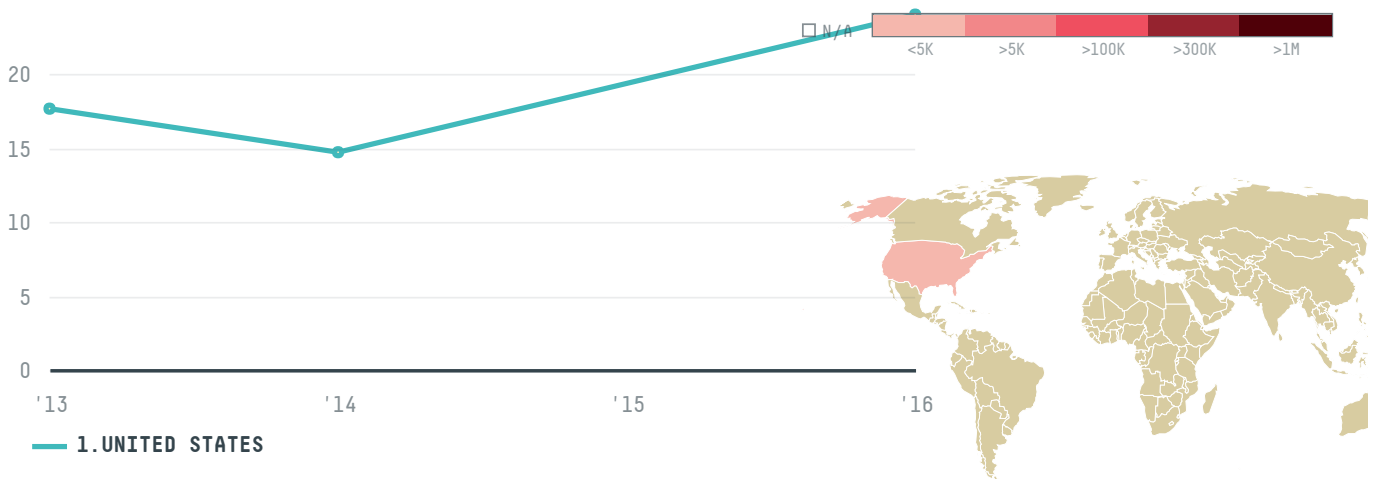

trase

BAMA SEA PRODUCTS INC

ACTIVITY

Importer

COMMODITY

Shrimp

COUNTRY

Ecuador

YEAR

2016

BAMA SEA PRODUCTS INC was the 467th largest importer of shrimp from ECUADOR in 2016, accounting for 24 tons. As an importer, BAMA SEA PRODUCTS INC sources from 18 parishes, or 44% of the shrimp production parishes. The main destination of the shrimp imported by BAMA SEA PRODUCTS INC is UNITED STATES, accounting for 100% of the total.

TOP DESTINATION COUNTRIES OF SHRIMP EXPORTED BY BAMA SEA PRODUCTS INC:

This website uses cookies to provide you with an improved user experience. By continuing to browse this site, you consent to the use of cookies and similar technologies. Please visit our [privacy policy](#) for further details.