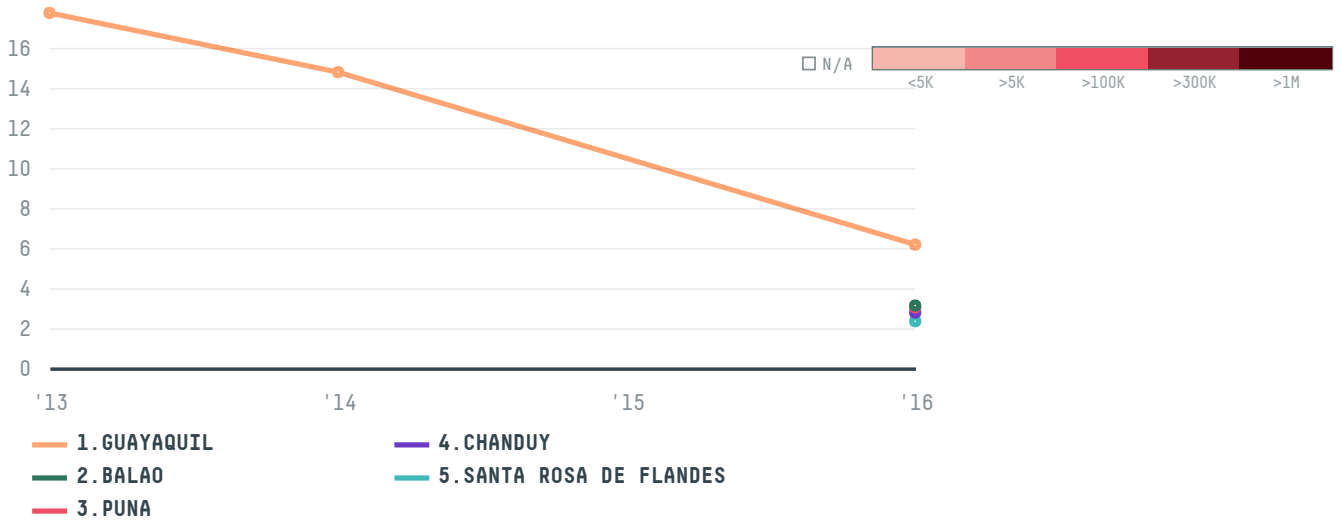

Trase is a partnership between

In collaboration with

and many other organizations and individuals.

Donors

[Terms of Use](#) · [Privacy policy](#) · [Cookie policy](#) · [Contact us](#)

This website uses cookies to provide you with an improved user experience. By continuing to browse this site, you consent to the use of cookies and similar technologies. Please visit our [privacy policy](#) for further details.

I AGREE