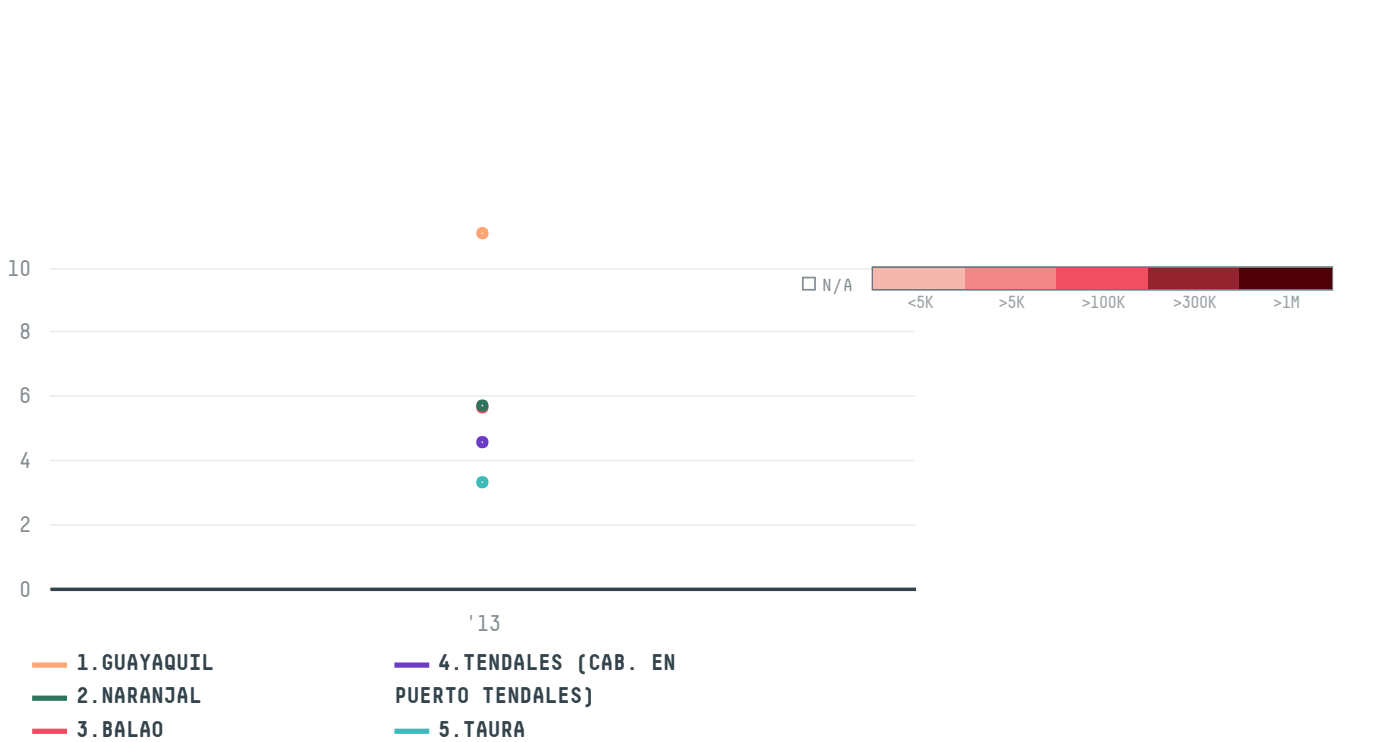

TOP DESTINATION COUNTRIES OF SHRIMP EXPORTED BY TIEN LONG TRADING JOINT STOCK COMPANY N05LY TU STRONG STR:

Trase is a partnership between

In collaboration with

Donors

This website uses cookies to provide you with an improved user experience. By continuing to browse this site, you consent to the use of cookies and similar technologies. Please visit our [privacy policy](#) for further details.

I AGREE