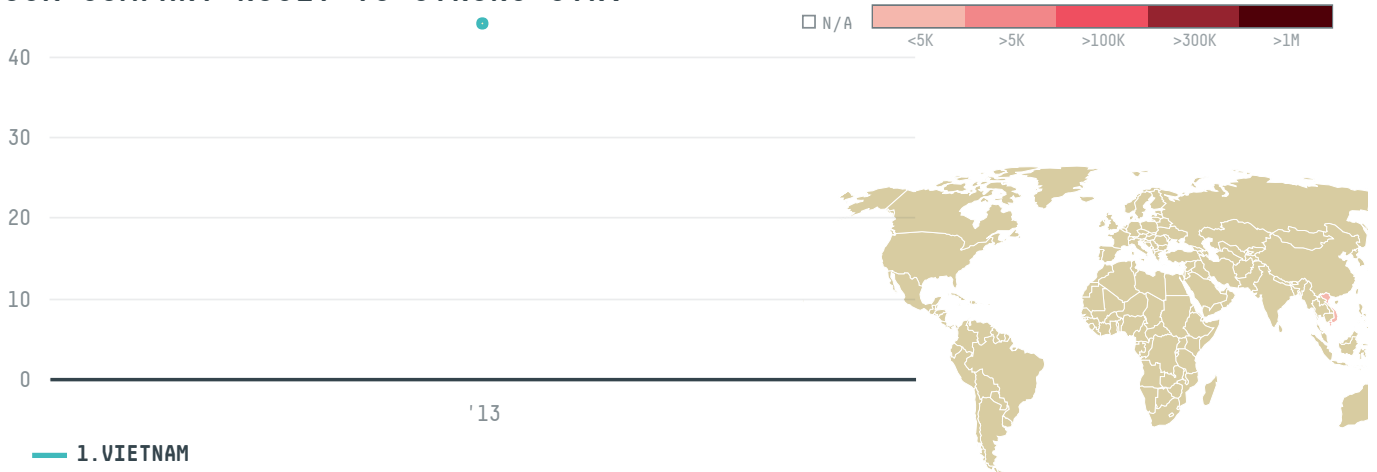

TOP DESTINATION COUNTRIES OF SHRIMP EXPORTED BY TIEN LONG TRADING JOINT STOCK COMPANY N05LY TU STRONG STR:

Trase is a partnership between

In collaboration with

Donors

This website uses cookies to provide you with an improved user experience. By continuing to browse this site, you consent to the use of cookies and similar technologies. Please visit our [privacy policy](#) for further details.

I AGREE