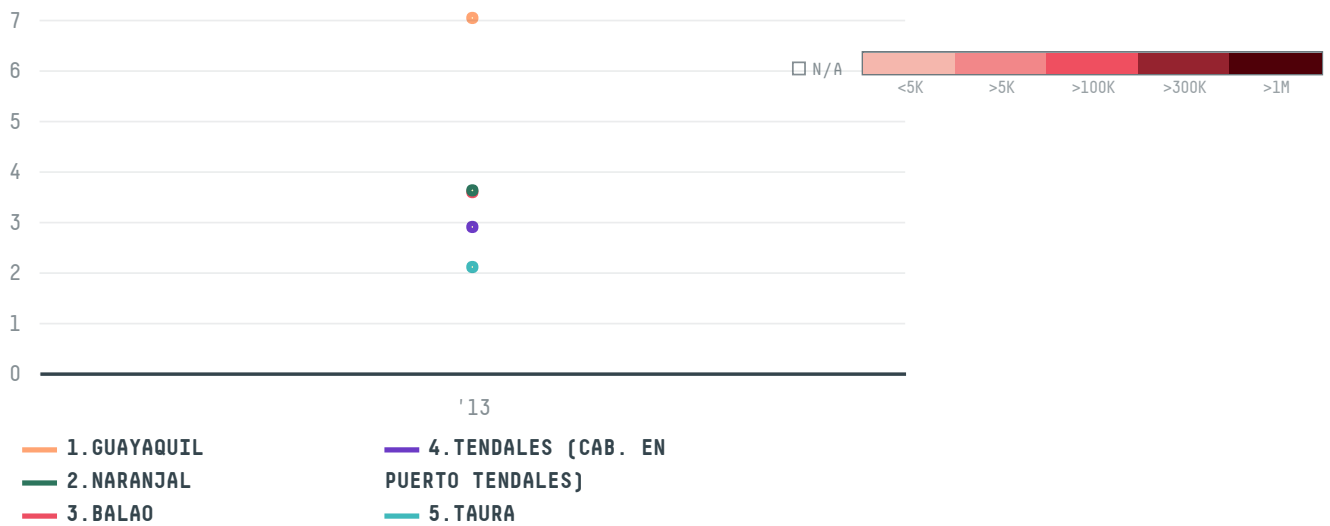

Trase is a partnership between

In collaboration with

and many other organizations and individuals.

Donors

[Terms of Use](#) · [Privacy policy](#) · [Cookie policy](#) · [Contact us](#)

This website uses cookies to provide you with an improved user experience. By continuing to browse this site, you consent to the use of cookies and similar technologies. Please visit our [privacy policy](#) for further details.

I AGREE