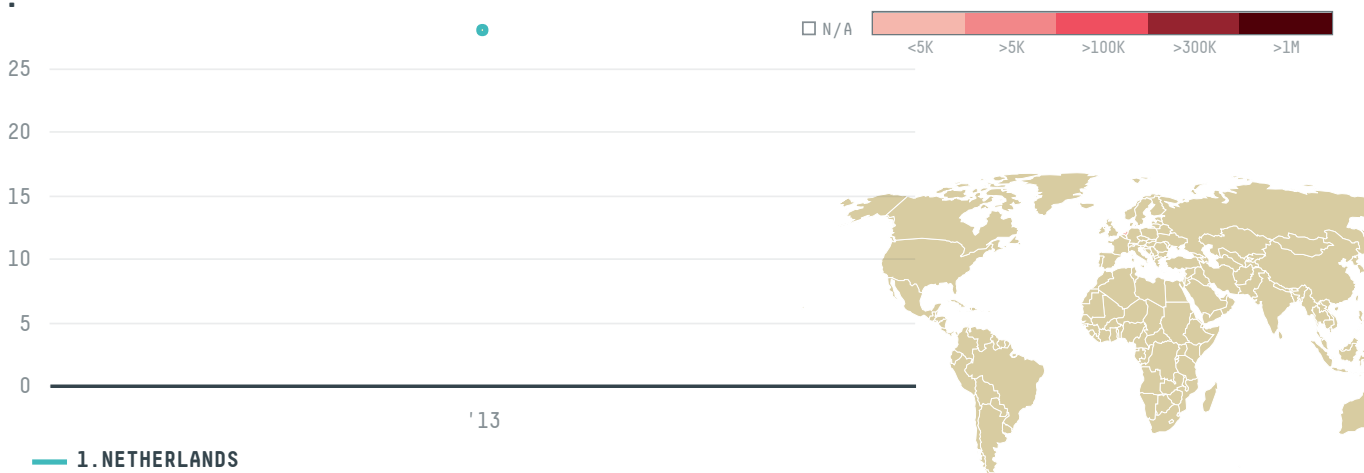

TOP DESTINATION COUNTRIES OF SHRIMP EXPORTED BY REMIA HANDELMAATSCHAPPIJ BV:

This website uses cookies to provide you with an improved user experience. By continuing to browse this site, you consent to the use of cookies and similar technologies. Please visit our [privacy policy](#) for further details.

I AGREE