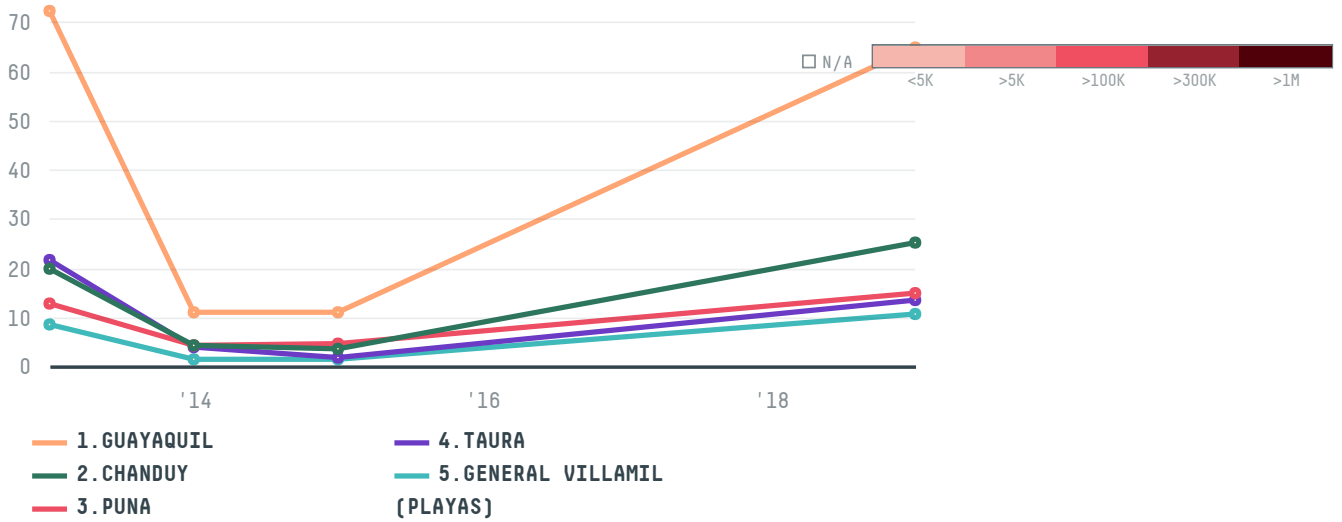

Trase is a partnership between

In collaboration with

and many other organizations and individuals.

Donors

[Terms of Use](#) · [Privacy policy](#) · [Cookie policy](#) · [Contact us](#)

This website uses cookies to provide you with an improved user experience. By continuing to browse this site, you consent to the use of cookies and similar technologies. Please visit our [privacy policy](#) for further details.

I AGREE