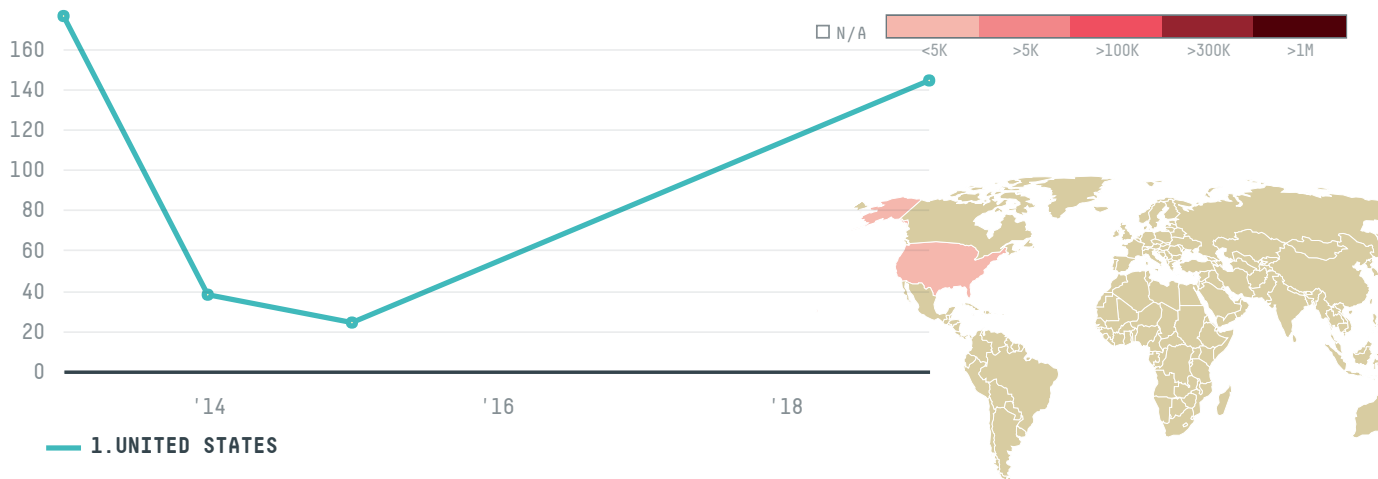

TOP DESTINATION COUNTRIES OF SHRIMP EXPORTED BY WILFORT INC:

This website uses cookies to provide you with an improved user experience. By continuing to browse this site, you consent to the use of cookies and similar technologies. Please visit our [privacy policy](#) for further details.

I AGREE