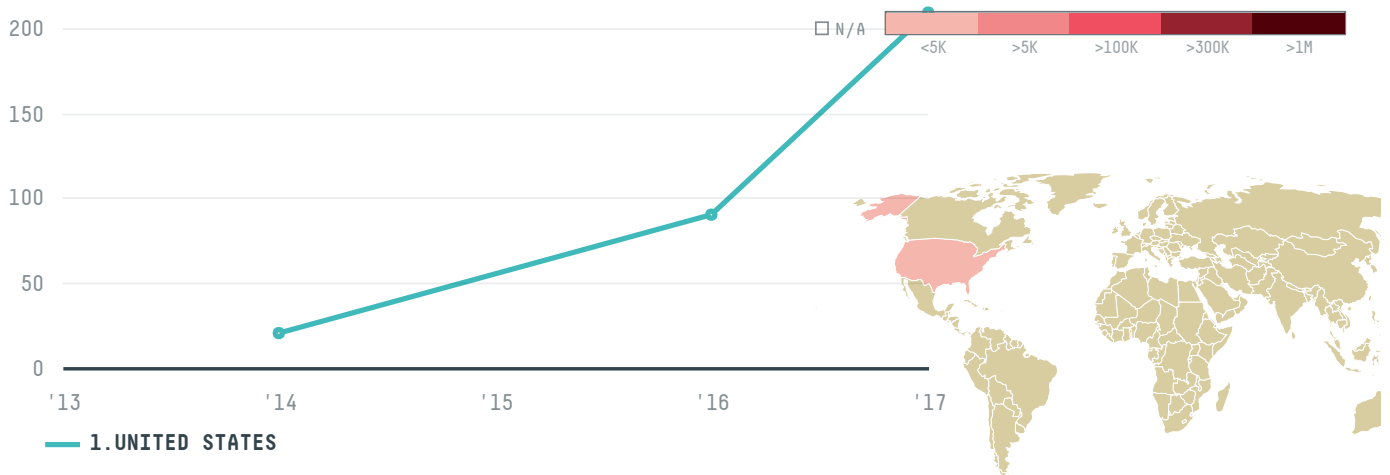

TOP DESTINATION COUNTRIES OF SHRIMP EXPORTED BY MONARCH TRADING LLC:

This website uses cookies to provide you with an improved user experience. By continuing to browse this site, you consent to the use of cookies and similar technologies. Please visit our [privacy policy](#) for further details.

I AGREE