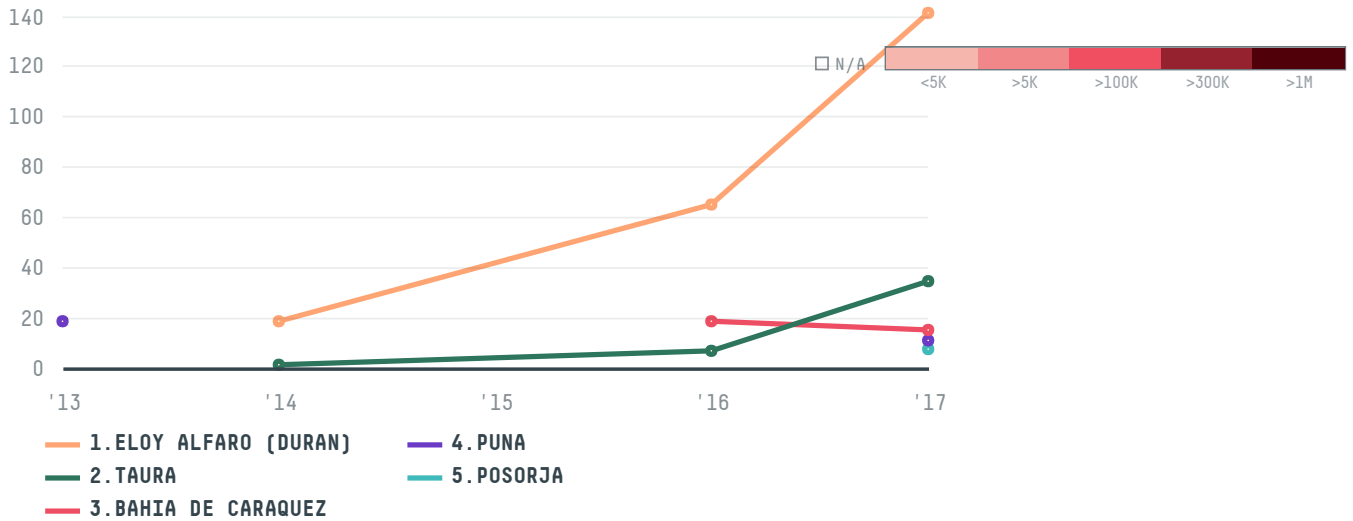

Trase is a partnership between

In collaboration with

and many other organizations and individuals.

Donors

[Terms of Use](#) · [Privacy policy](#) · [Cookie policy](#) · [Contact us](#)

This website uses cookies to provide you with an improved user experience. By continuing to browse this site, you consent to the use of cookies and similar technologies. Please visit our [privacy policy](#) for further details.

I AGREE