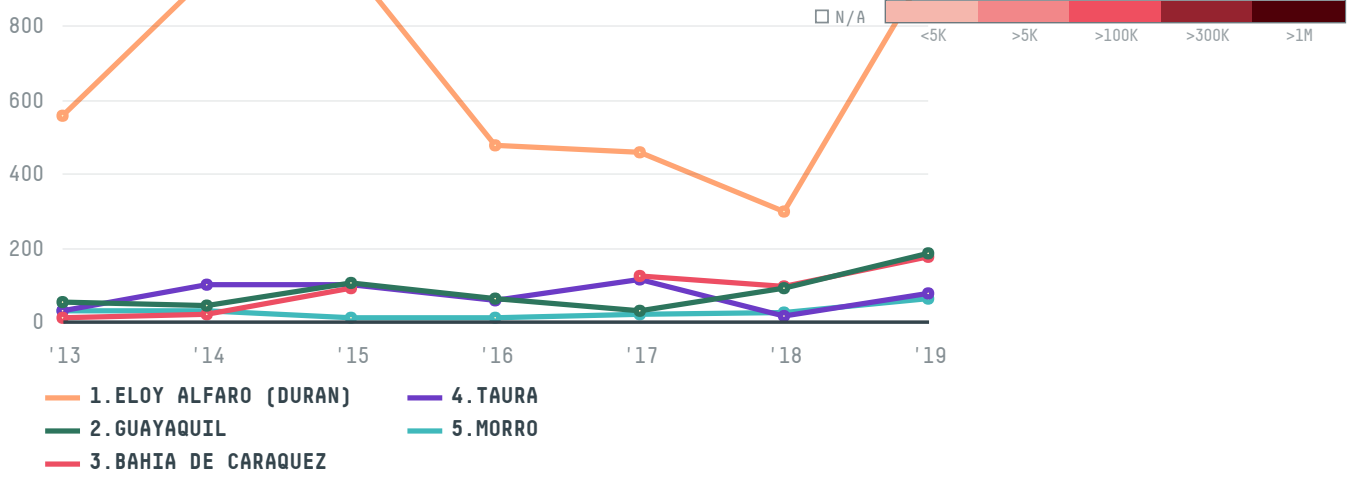

further details.

Trase is a partnership between

In collaboration with

and many other organizations and individuals.

Donors

[Terms of Use](#) · [Privacy policy](#) · [Cookie policy](#) · [Contact us](#)