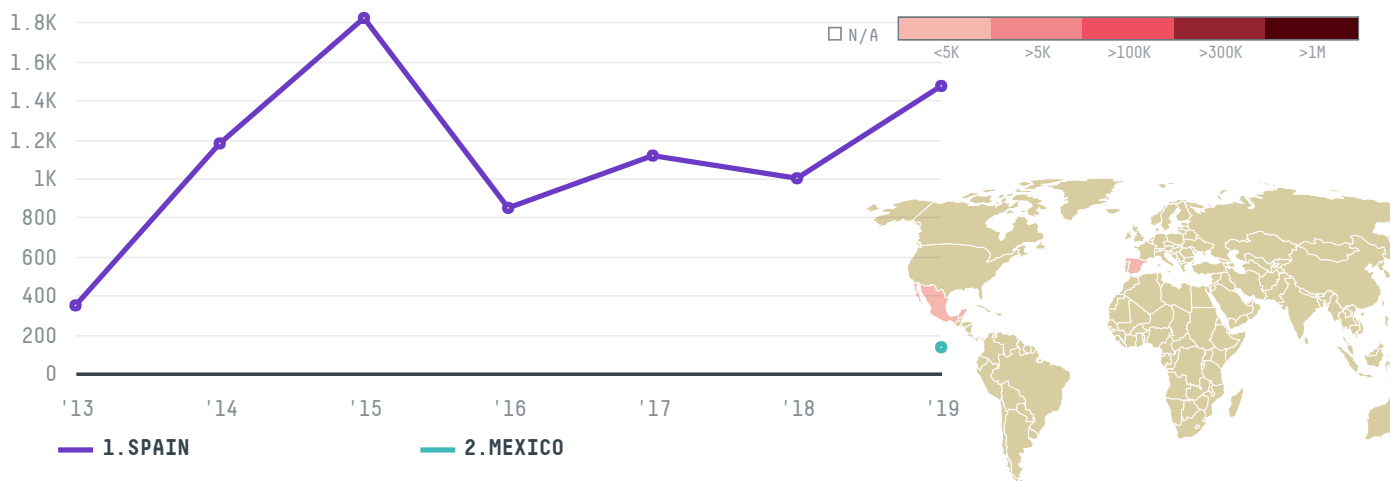

trase

PESCATRADE

ACTIVITY

Importer

COMMODITY

Shrimp

COUNTRY

Ecuador

YEAR

2019

PESCATRADE was the 75th largest importer of shrimp from ECUADOR in 2019, accounting for 2 thousand tons. This is a 42% increase vs the previous year. As an importer, PESCATRADE sources from 19 parishes, or 49% of the shrimp production parishes. The main destination of the shrimp imported by PESCATRADE is SPAIN, accounting for 92% of the total.

TOP DESTINATION COUNTRIES OF SHRIMP EXPORTED BY PESCATRADE:

further details.

Trase is a partnership between

In collaboration with

and many other organizations and individuals.

Donors

[Terms of Use](#) · [Privacy policy](#) · [Cookie policy](#) · [Contact us](#)