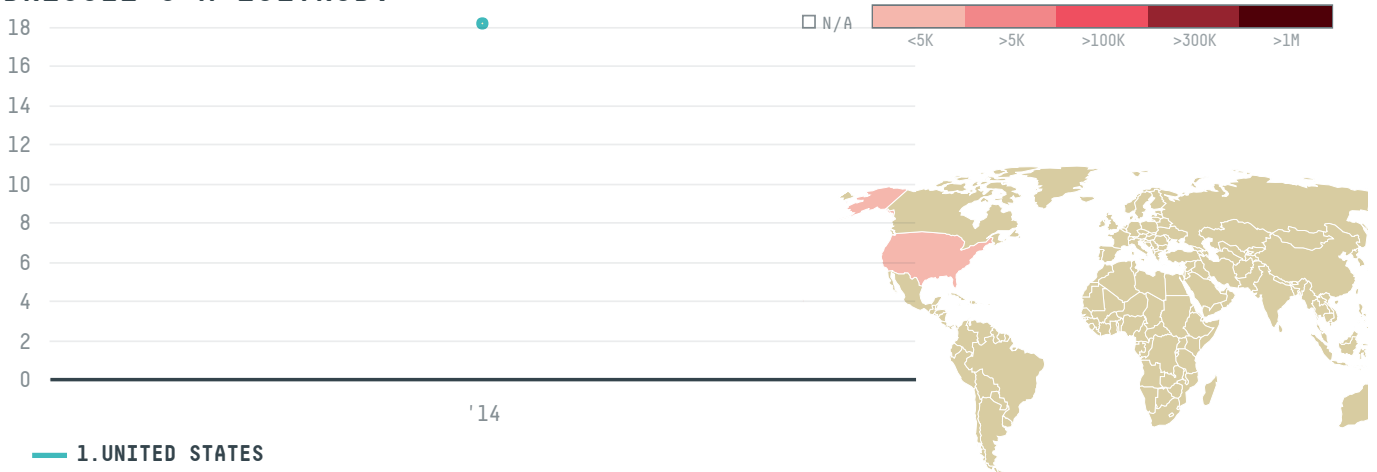

TOP DESTINATION COUNTRIES OF SHRIMP EXPORTED BY EXPORTADORA ZULUAGA Y RODRIGUEZ S A ZULYROD:

Trase is a partnership between

In collaboration with

and many other organizations and individuals.

Donors

[Terms of Use](#) · [Privacy policy](#) · [Cookie policy](#) · [Contact us](#)

This website uses cookies to provide you with an improved user experience. By continuing to browse this site, you consent to the use of cookies and similar technologies. Please visit our [privacy policy](#) for further details.

I AGREE