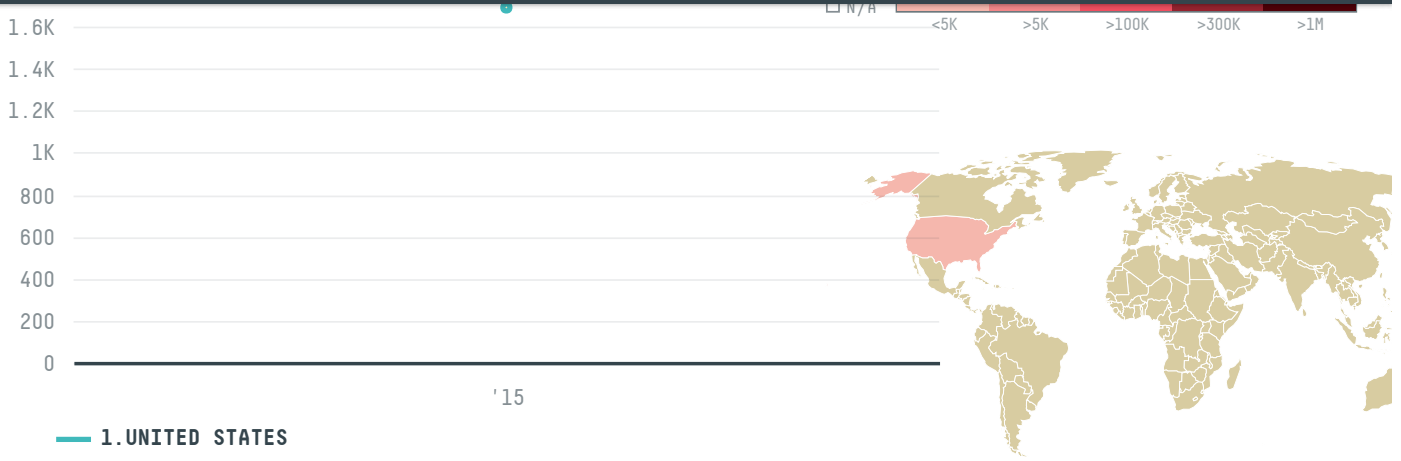

This website uses cookies to provide you with an improved user experience. By continuing to browse this site, you consent to the use of cookies and similar technologies. Please visit our [privacy policy](#) for further details.

I AGREE

Trase is a partnership between

In collaboration with

and many other organizations and individuals.

Donors