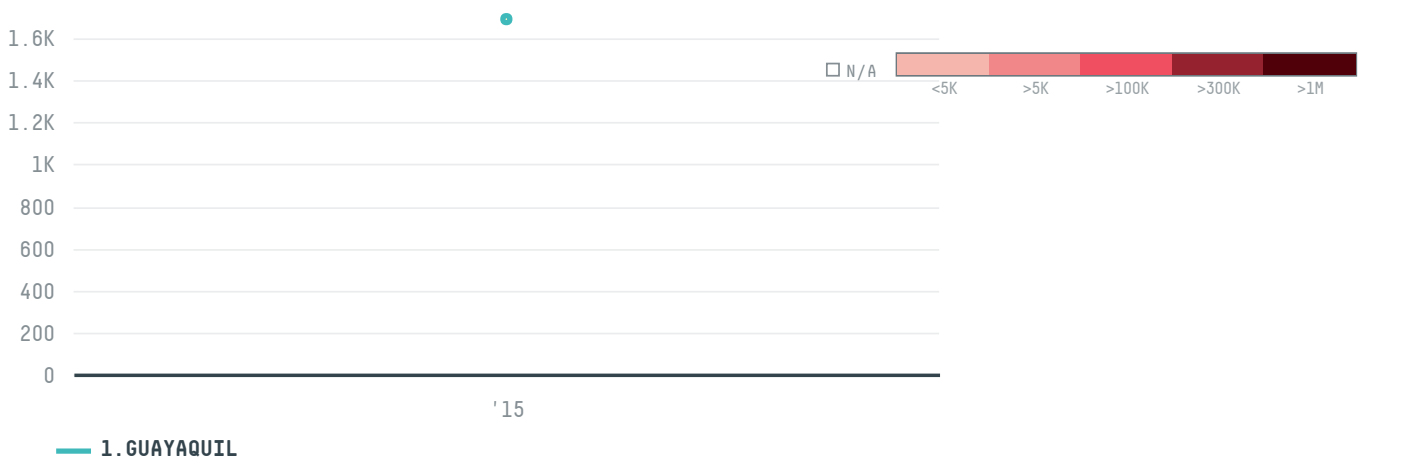

This website uses cookies to provide you with an improved user experience. By continuing to browse this site, you consent to the use of cookies and similar technologies. Please visit our [privacy policy](#) for further details.

I AGREE

Trase is a partnership between

In collaboration with

and many other organizations and individuals.

Donors