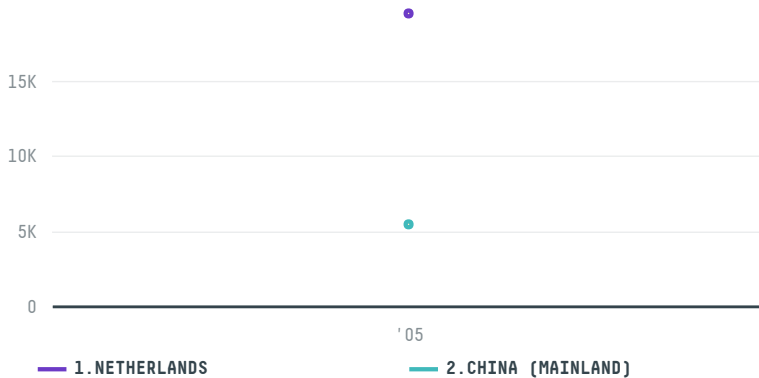

TOP DESTINATION COUNTRIES OF SOY IMPORTED BY SATWAY COMERCIAL S.A.:

COMPARING COMPANIES IMPORTING SOY FROM BRAZIL IN 2005