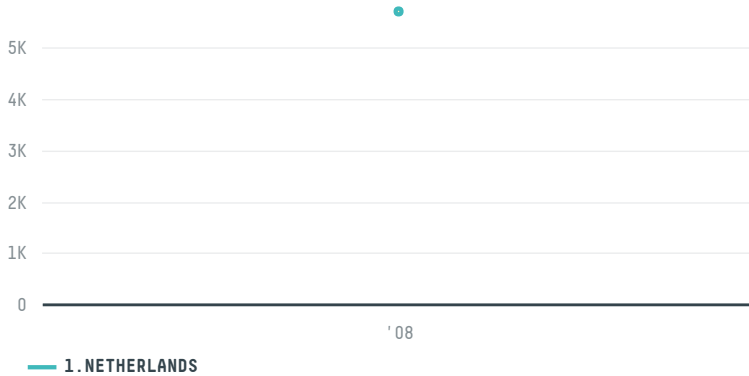

TOP DESTINATION COUNTRIES OF SOY EXPORTED BY MVR PARTICIPACOES S/A: