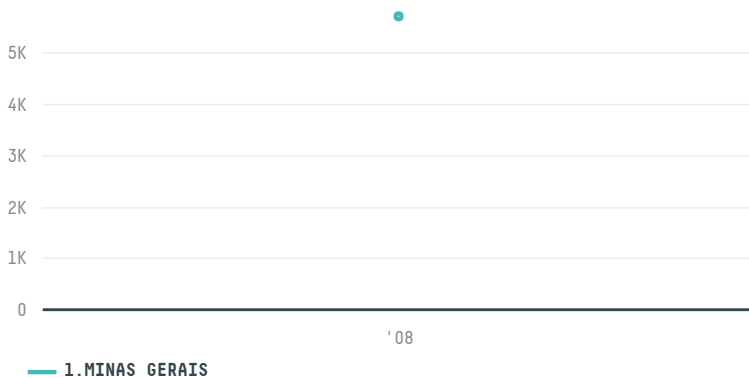

TOP DESTINATION COUNTRIES OF SOY EXPORTED BY MVR PARTICIPACOES S/A: