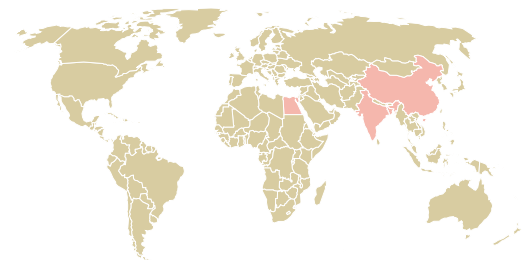

# trase

## GRANOLEO GRAOS E OLEOS DO NORDESTE BRASILEIRO LTDA

ACTIVITY      COMMODITY      COUNTRY      YEAR  
**Exporter**      **Soy**      **Brazil**      **2008**

GRANOLEO GRAOS E OLEOS DO NORDESTE BRASILEIRO LTDA was the 138th largest exporter of soy from BRAZIL in 2008, accounting for 7 thousand tons. As an exporter, GRANOLEO GRAOS E OLEOS DO NORDESTE BRASILEIRO LTDA sources from 1 municipalities, or 0% of the soy production municipalities. The main destination of the soy exported by GRANOLEO GRAOS E OLEOS DO NORDESTE BRASILEIRO LTDA is INDIA, accounting for 46% of the total.

### TOP DESTINATION COUNTRIES OF SOY EXPORTED BY GRANOLEO GRAOS E OLEOS DO NORDESTE BRASILEIRO LTDA: