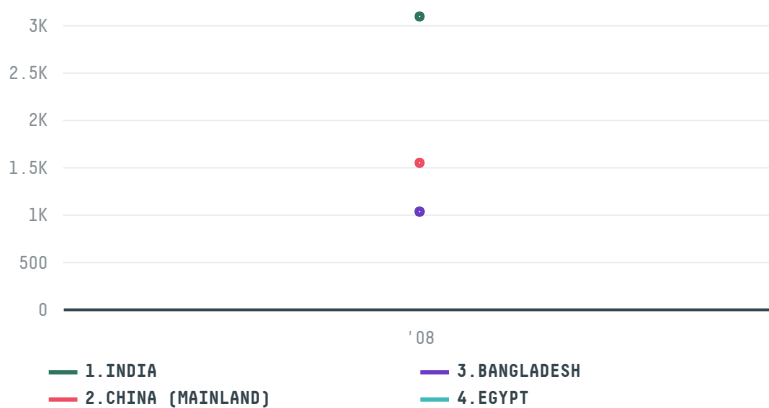

TOP DESTINATION COUNTRIES OF SOY EXPORTED BY GRANOLEO GRAOS E OLEOS DO NORDESTE BRASILEIRO LTDA:

COMPARING COMPANIES EXPORTING SOY FROM BRAZIL IN 2008