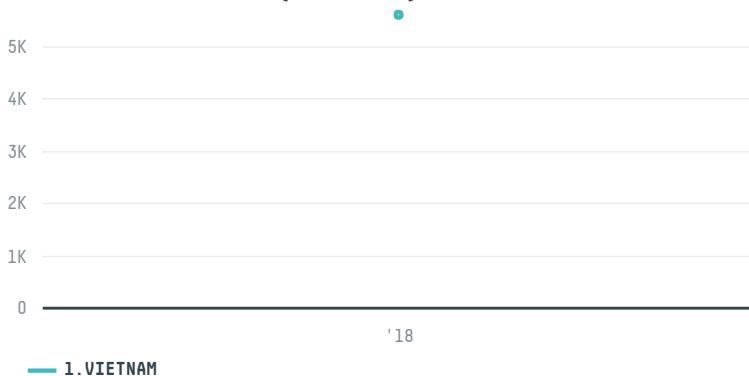

TOP DESTINATION COUNTRIES OF SOY IMPORTED BY GROBEST INDUSTRIAL (VIETNAM) CO LTD: