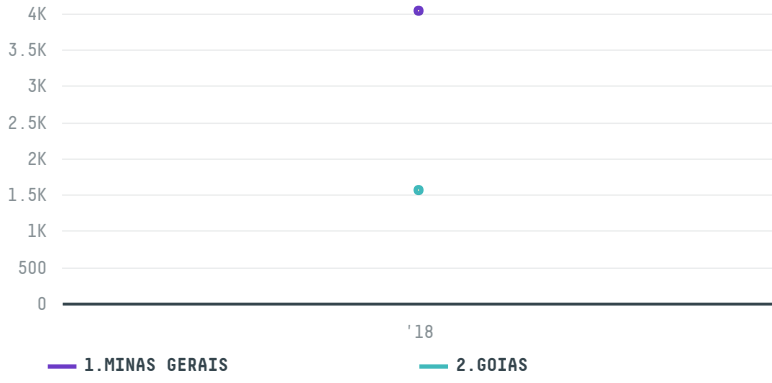

BIOME	SOY DEFORESTATION RISK
CERRADO	0ha
Total	0

MUNICIPALITY	SOY DEFORESTATION RISK
ARAGUARI	0ha
BOM JESUS DE GOIAS	0ha
Total	0

COMPARING COMPANIES IMPORTING SOY FROM BRAZIL IN 2018