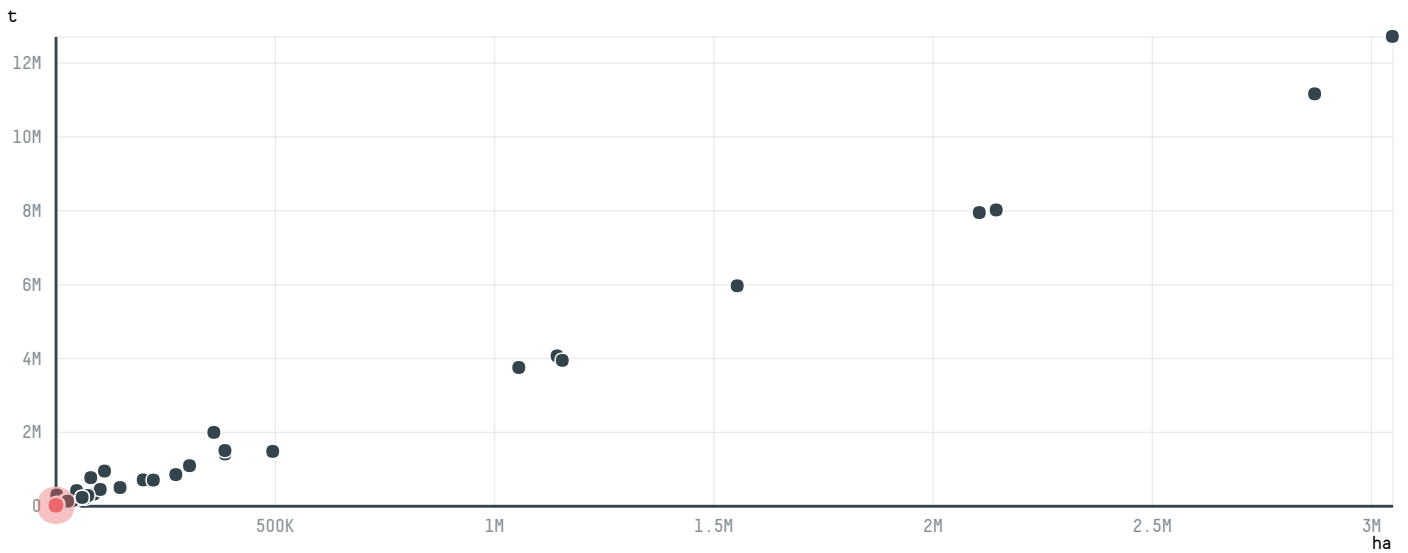

COMPARING COMPANIES IMPORTING SOY FROM BRAZIL IN 2018