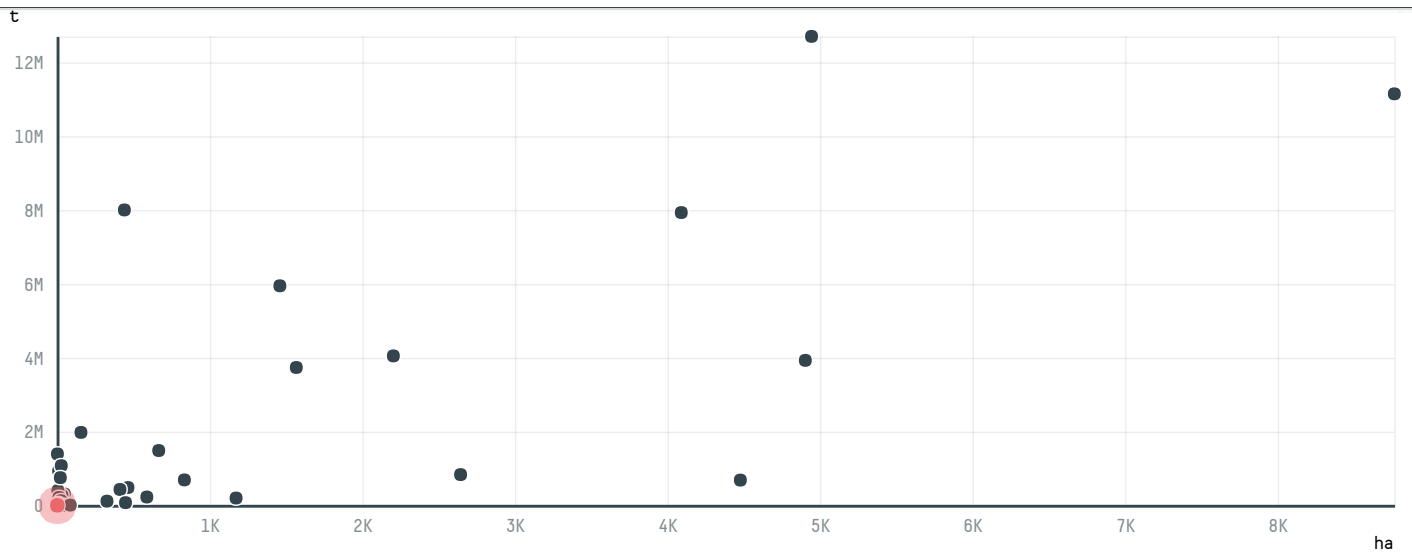

Trase is a partnership between

In collaboration with

and many other organizations and individuals.

Donors

[Terms of Use](#) · [Privacy policy](#) · [Cookie policy](#) · [Contact us](#)

This website uses cookies to provide you with an improved user experience. By continuing to browse this site, you consent to the use of cookies and similar technologies. Please visit our [privacy policy](#) for further details.

I AGREE