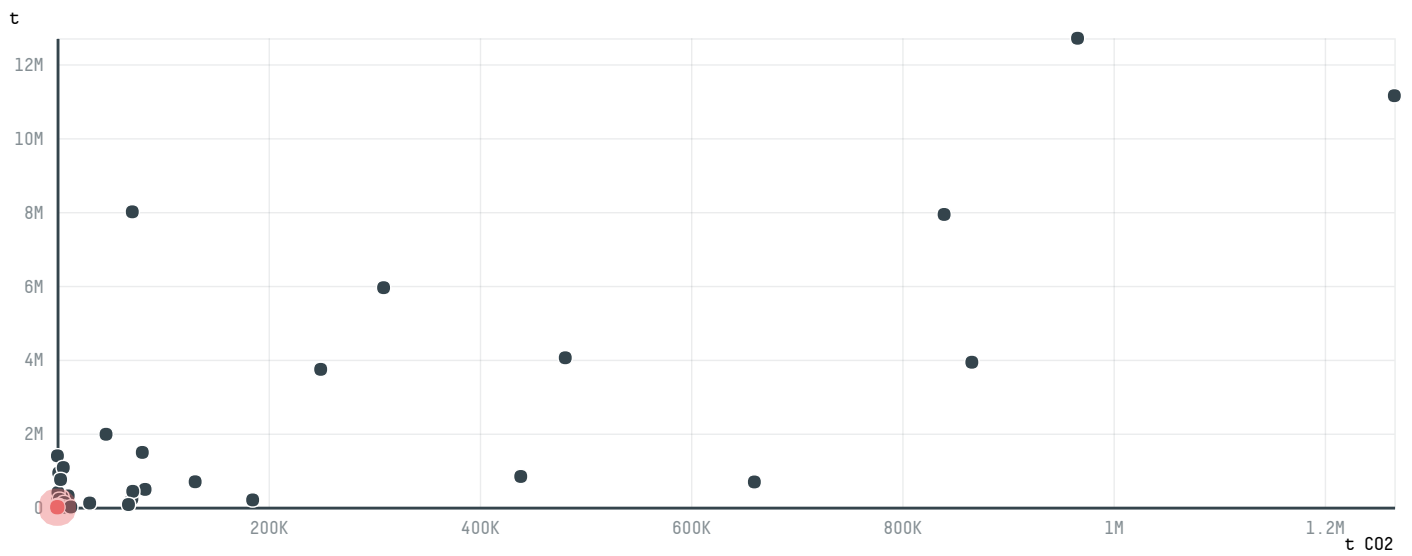

Trase is a partnership between

In collaboration with

and many other organizations and individuals.

Donors

[Terms of Use](#) · [Privacy policy](#) · [Cookie policy](#) · [Contact us](#)

This website uses cookies to provide you with an improved user experience. By continuing to browse this site, you consent to the use of cookies and similar technologies. Please visit our [privacy policy](#) for further details.

I AGREE