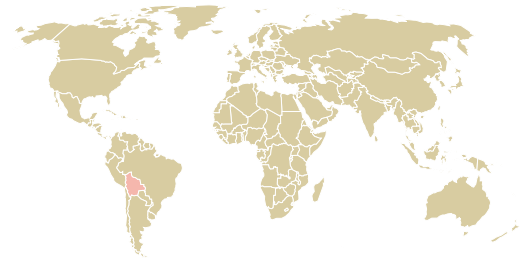

## M S COMERCIAL IMPORTADORA E EXPORTADORA DE ALIMENTOS

ACTIVITY      COMMODITY      COUNTRY      YEAR  
**Exporter**      **Soy**      **Brazil**      **2014**

M S COMERCIAL IMPORTADORA E EXPORTADORA DE ALIMENTOS was the 326th largest exporter of soy from BRAZIL in 2014, accounting for 0 tons. As an exporter, M S COMERCIAL IMPORTADORA E EXPORTADORA DE ALIMENTOS sources from 1 municipalities, or 0% of the soy production municipalities. The main destination of the soy exported by M S COMERCIAL IMPORTADORA E EXPORTADORA DE ALIMENTOS is BOLIVIA, accounting for 100% of the total.

### TOP DESTINATION COUNTRIES OF SOY EXPORTED BY M S COMERCIAL IMPORTADORA E EXPORTADORA DE ALIMENTOS:

□ N/A      <5K      >5K      >100K      >300K      >1M