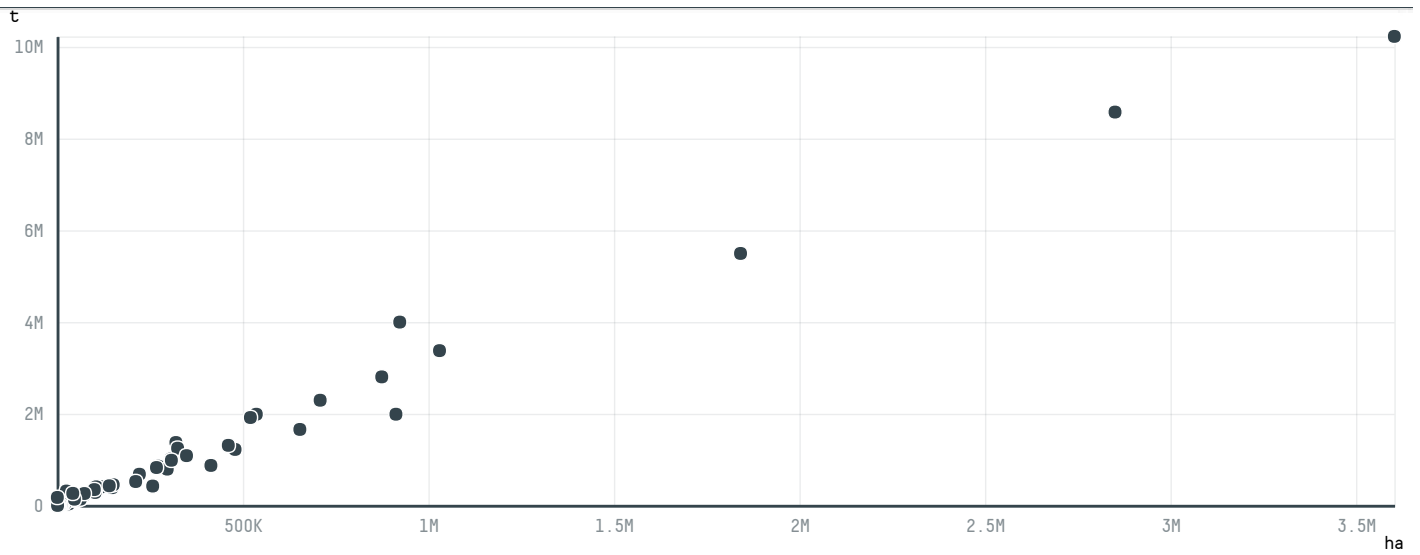

Trase is a partnership between

In collaboration with

and many other organizations and individuals.

Donors

[Terms of Use](#) · [Privacy policy](#) · [Cookie policy](#) · [Contact us](#)

This website uses cookies to provide you with an improved user experience. By continuing to browse this site, you consent to the use of cookies and similar technologies. Please visit our [privacy policy](#) for further details.

I AGREE