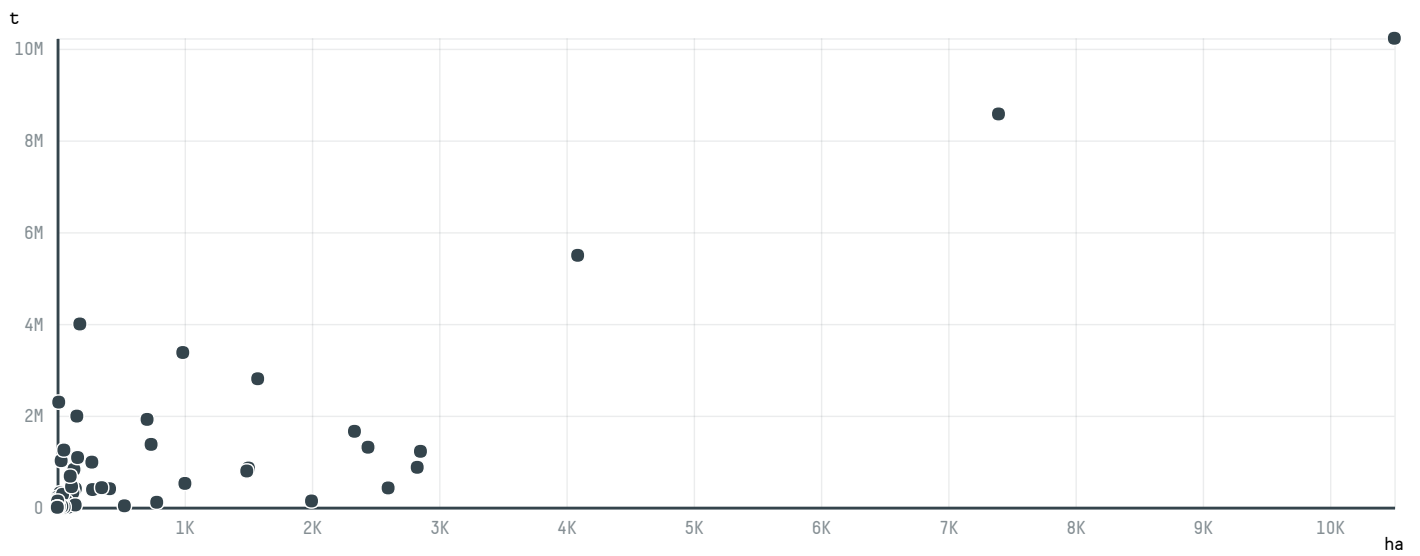

Trase is a partnership between

In collaboration with

and many other organizations and individuals.

Donors

[Terms of Use](#) · [Privacy policy](#) · [Cookie policy](#) · [Contact us](#)

This website uses cookies to provide you with an improved user experience. By continuing to browse this site, you consent to the use of cookies and similar technologies. Please visit our [privacy policy](#) for further details.

I AGREE