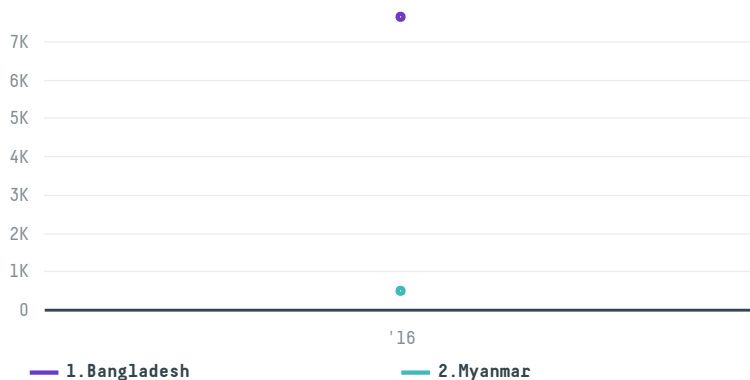

TOP DESTINATION COUNTRIES OF SOY EXPORTED BY TIMBRO SC COMERCIO EXTERIOR:

COMPARING COMPANIES EXPORTING SOY FROM BRAZIL IN 2016