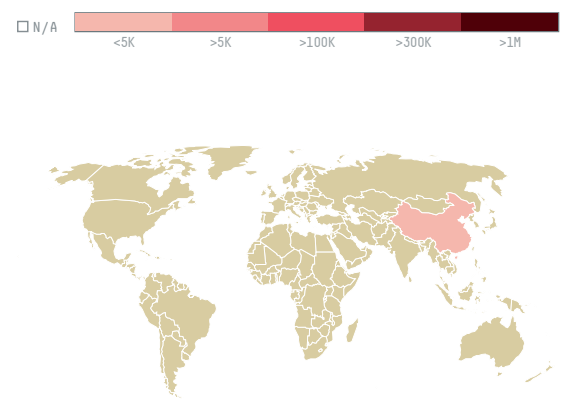

trase

JIT INDUSTRIES

ACTIVITY: **Importer** COMMODITY: **Soy** COUNTRY: **Brazil** YEAR: **2016**

JIT INDUSTRIES was the 155th largest importer of soy from BRAZIL in 2016, accounting for 0 tons. As an importer, JIT INDUSTRIES sources from 1 municipalities, or 0% of the soy production municipalities. The main destination of the soy imported by JIT INDUSTRIES is CHINA (MAINLAND), accounting for 100% of the total.

TOP DESTINATION COUNTRIES OF SOY IMPORTED BY JIT INDUSTRIES:

COMPARING COMPANIES IMPORTING SOY FROM BRAZIL IN 2016

Trase is a partnership between

In collaboration with

and many other organizations and individuals.