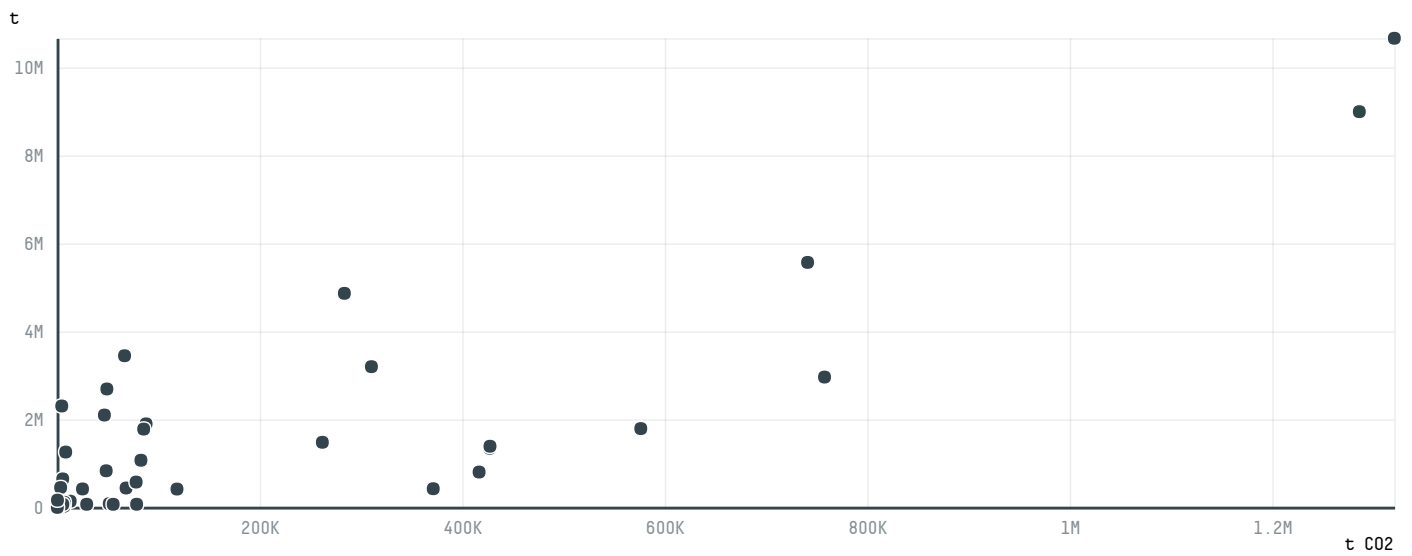

Trase is a partnership between

In collaboration with

and many other organizations and individuals.

Donors

[Terms of Use](#) · [Privacy policy](#) · [Cookie policy](#) · [Contact us](#)