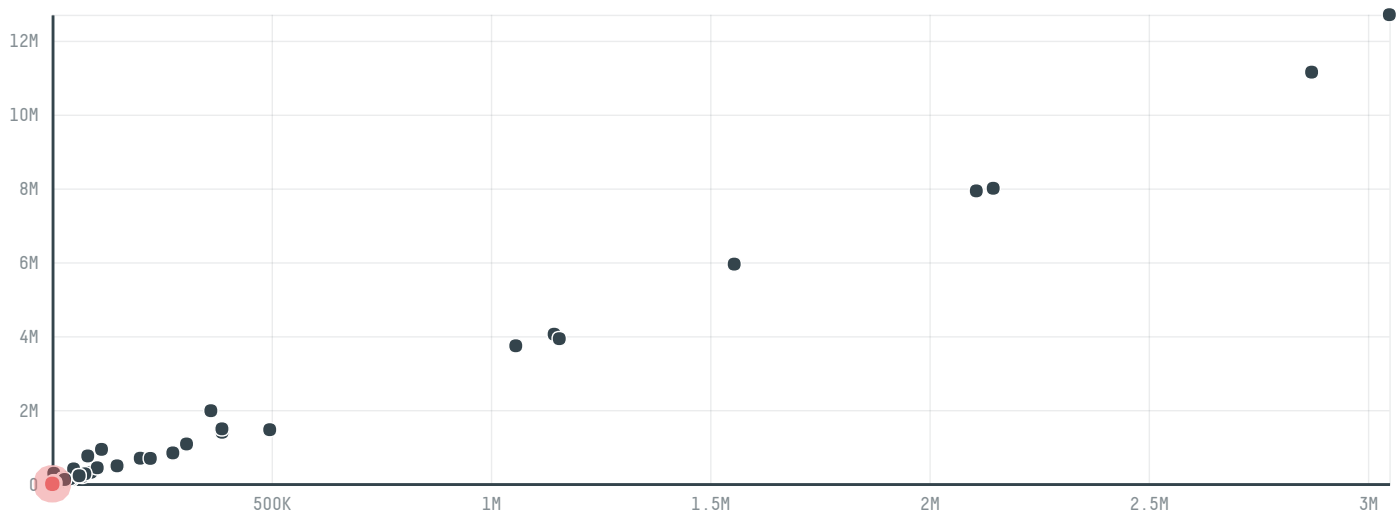

SOY DEFORESTATION

SIDROLANDIA

< 1ha

Total

0

COMPARING COMPANIES IMPORTING SOY FROM BRAZIL IN 2018

Trase is a partnership between

In collaboration with