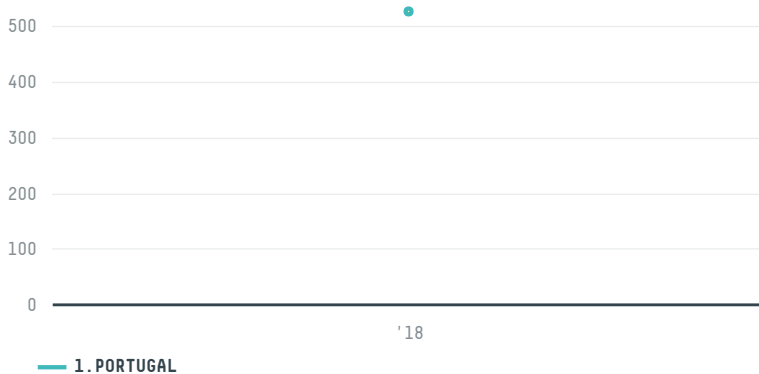

TOP DESTINATION COUNTRIES OF SOY EXPORTED BY FIBERTEX NAOTECIDOS LTDA. :

COMPARING COMPANIES EXPORTING SOY FROM BRAZIL IN 2018