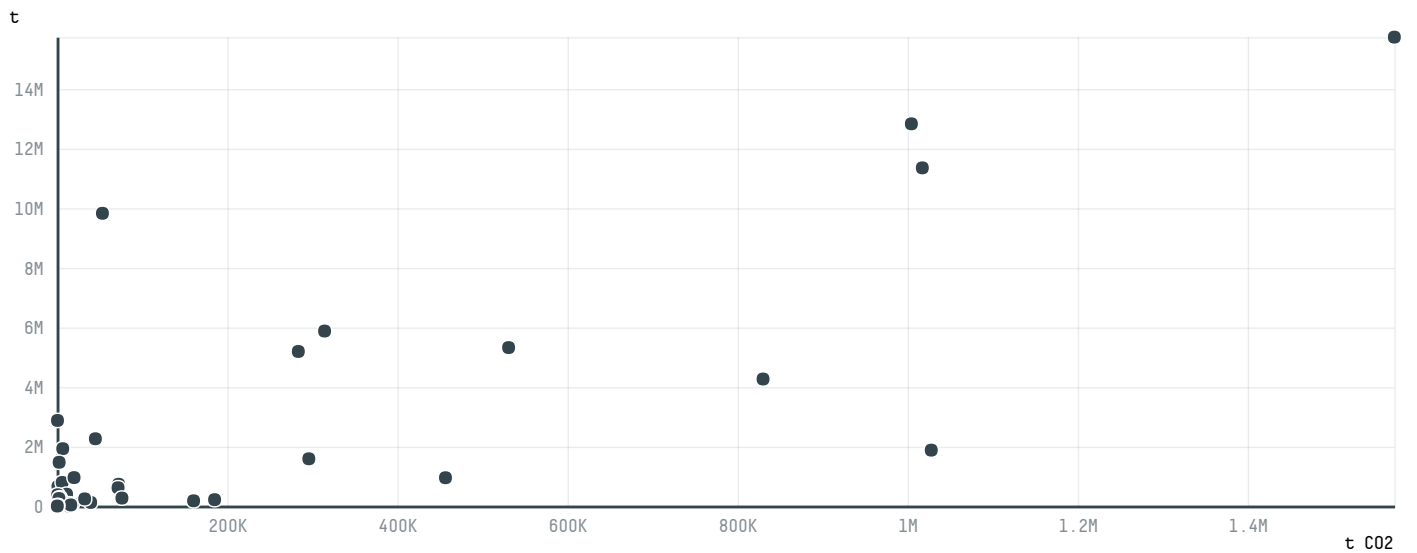

trase

FIBERTEX NAOTECIDOS LTDA.

ACTIVITY: **Exporter group**
COMMODITY: **Soy**
COUNTRY: **Brazil**
YEAR: **2018**

FIBERTEX NAOTECIDOS LTDA. was the 252nd largest exporter of soy from BRAZIL in 2018, accounting for 527 tons. As an exporter, FIBERTEX NAOTECIDOS LTDA. sources from 1 municipalities, or 0% of the soy production municipalities. The main destination of the soy exported by FIBERTEX NAOTECIDOS LTDA. is PORTUGAL, accounting for 100% of the total.

TOP DESTINATION COUNTRIES OF SOY EXPORTED BY FIBERTEX NAOTECIDOS LTDA. :

COMPARING COMPANIES EXPORTING SOY FROM BRAZIL IN 2018

Trase is a partnership between

In collaboration with

Donors

 The Global Environment Facility