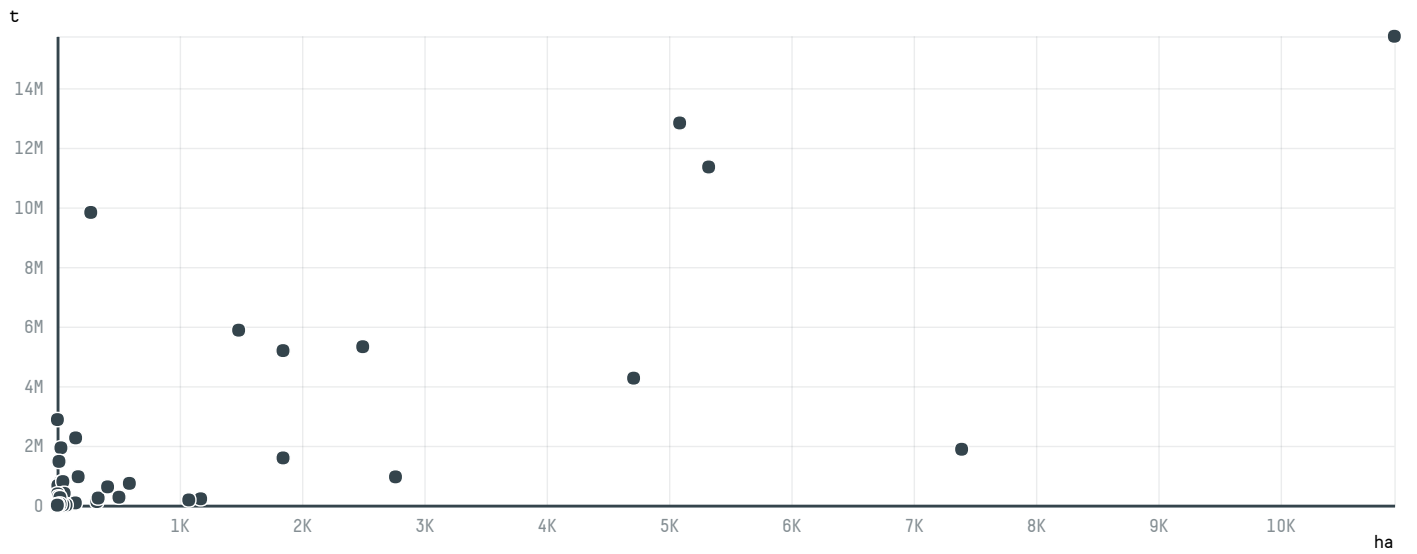

trase

FIBERTEX NAOTECIDOS LTDA.

ACTIVITY: **Exporter group**
COMMODITY: **Soy**
COUNTRY: **Brazil**
YEAR: **2018**

FIBERTEX NAOTECIDOS LTDA. was the 252nd largest exporter of soy from BRAZIL in 2018, accounting for 527 tons. As an exporter, FIBERTEX NAOTECIDOS LTDA. sources from 1 municipalities, or 0% of the soy production municipalities. The main destination of the soy exported by FIBERTEX NAOTECIDOS LTDA. is PORTUGAL, accounting for 100% of the total.

TOP DESTINATION COUNTRIES OF SOY EXPORTED BY FIBERTEX NAOTECIDOS LTDA. :

COMPARING COMPANIES EXPORTING SOY FROM BRAZIL IN 2018

Trase is a partnership between

In collaboration with

Donors

 The Global Environment Facility