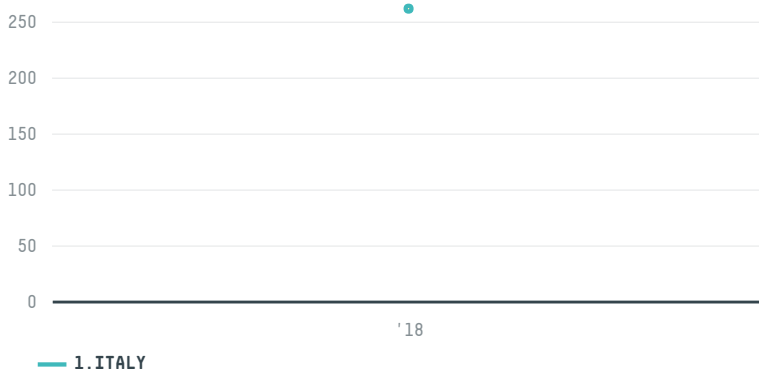

TOP DESTINATION COUNTRIES OF SOY EXPORTED BY POQUEMA INDUSTRIA E COMERCIO DE MOVEIS LTDA:

COMPARING COMPANIES EXPORTING SOY FROM BRAZIL IN 2018