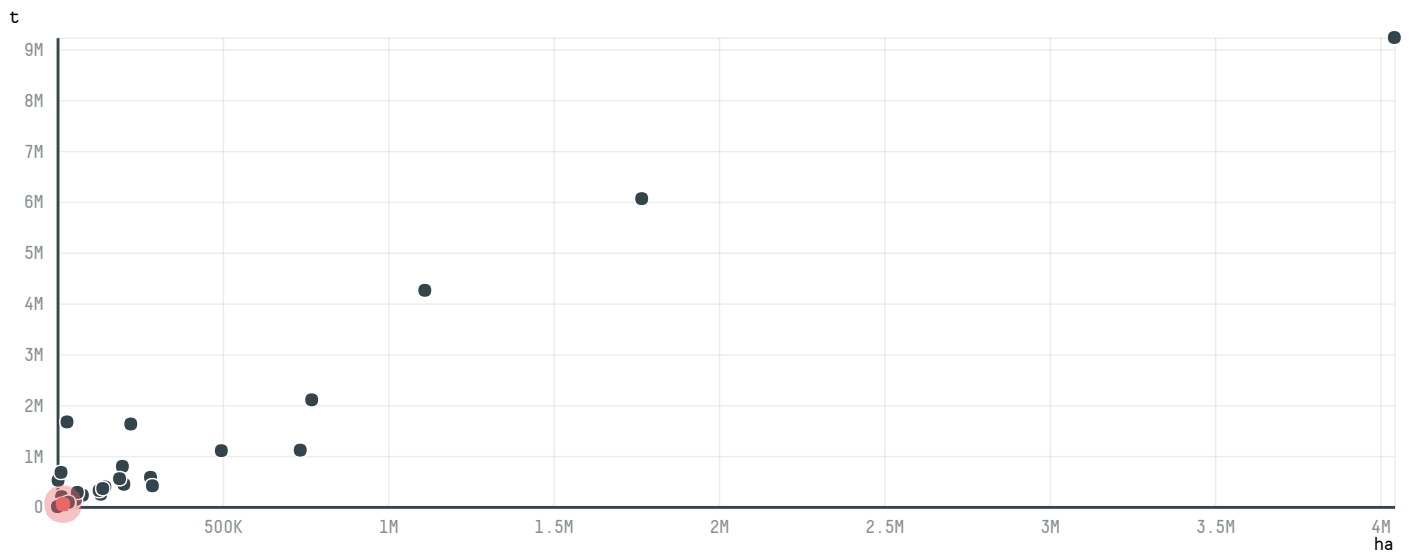

BIOME	SOY DEFORESTATION RISK
CERRADO	N/A
Total	N/A

MUNICIPALITY	SOY DEFORESTATION RISK
LUIS EDUARDO MAGALHAES	N/A
SAO DESIDERIO	N/A
Total	N/A

COMPARING COMPANIES IMPORTING SOY FROM BRAZIL IN 2004

Trase is a partnership between

In collaboration with

and many other organizations and individuals.

Donors

[Terms of Use](#) · [Privacy policy](#) · [Cookie policy](#) · [Contact us](#)