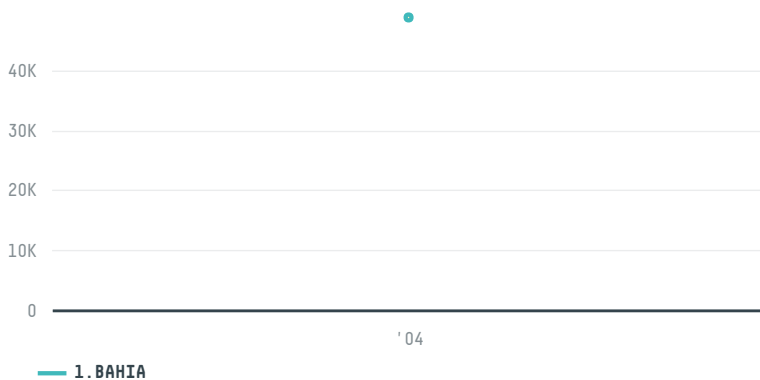

TOP DESTINATION COUNTRIES OF SOY IMPORTED BY FISKA MOELLE A/S: