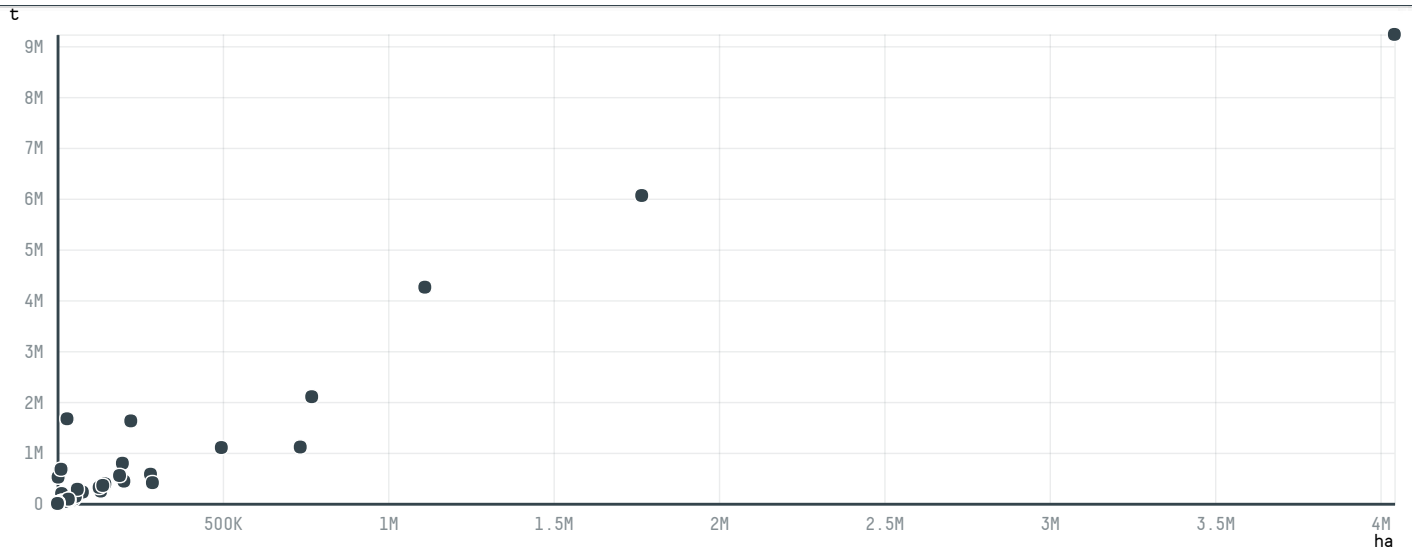

Trase is a partnership between

In collaboration with

and many other organizations and individuals.

Donors

[Terms of Use](#) · [Privacy policy](#) · [Cookie policy](#) · [Contact us](#)