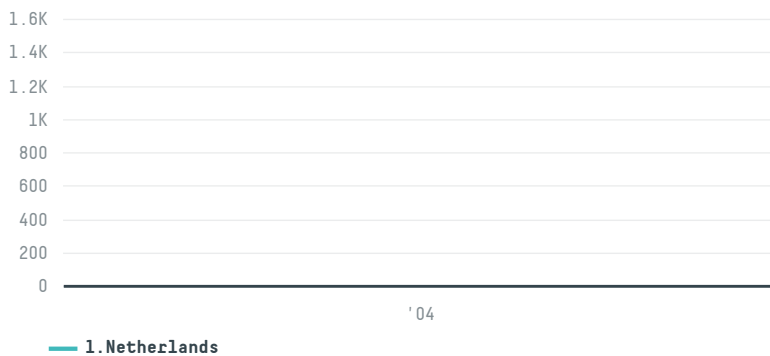

TOP DESTINATION COUNTRIES OF SOY IMPORTED BY CARGIL AFRICOLA SA (P.O. OUTROS A ORDEM):

□ N/A   <5K   >5K   >100K   >300K   >1M