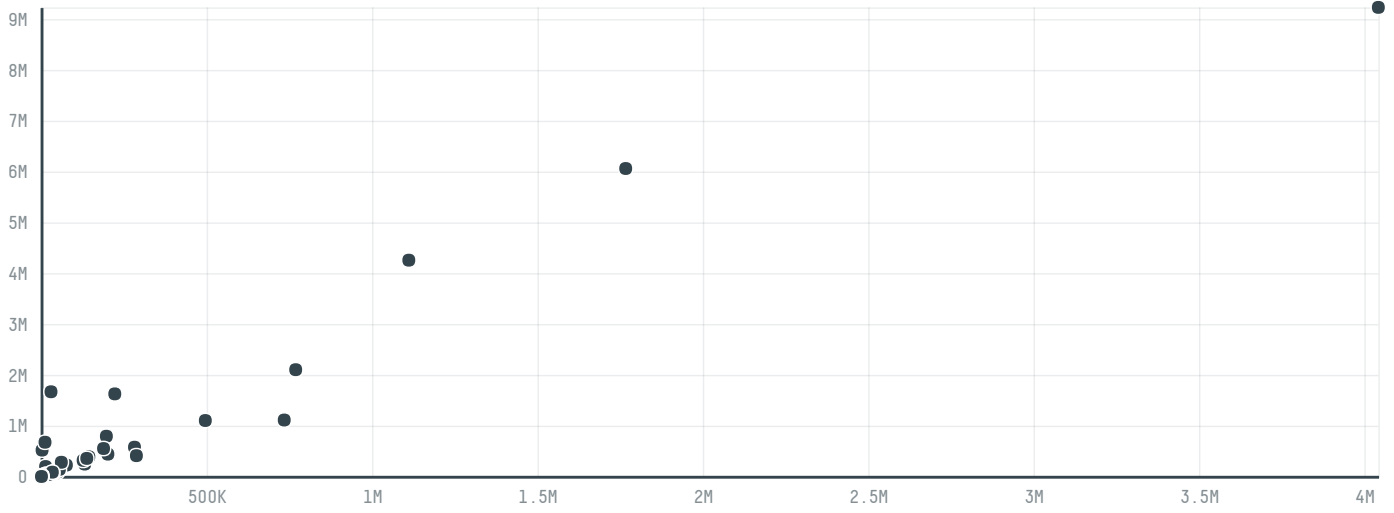

Trase is a partnership between

In collaboration with

and many other organizations and individuals.

Donors

[Terms of Use](#) · [Privacy policy](#) · [Cookie policy](#) · [Contact us](#)