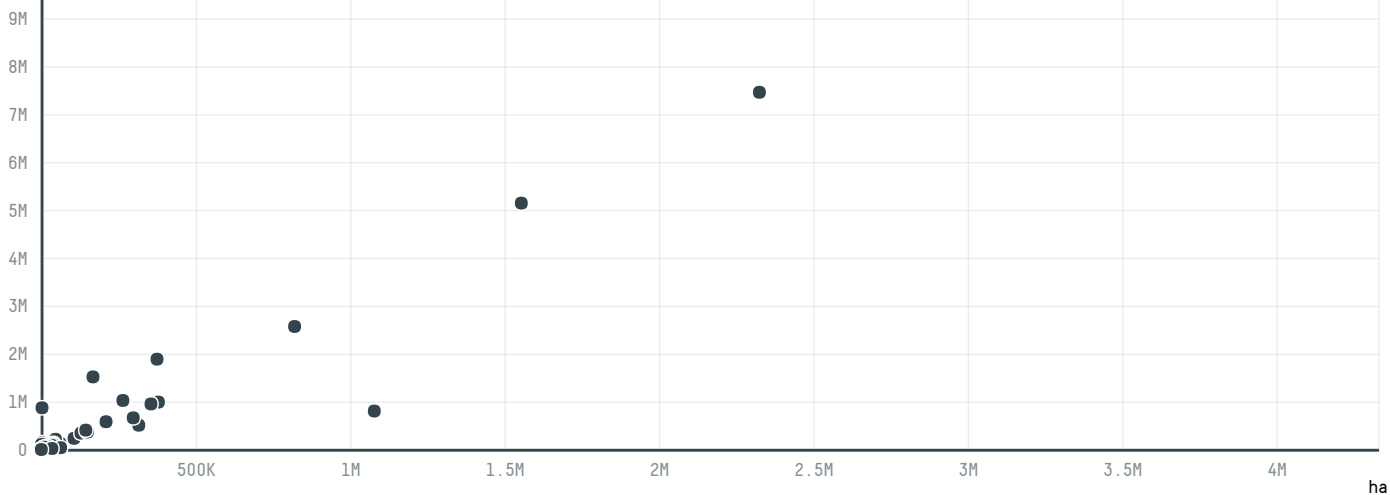

Trase is a partnership between

In collaboration with

and many other organizations and individuals.

Donors

[Terms of Use](#) · [Privacy policy](#) · [Cookie policy](#) · [Contact us](#)