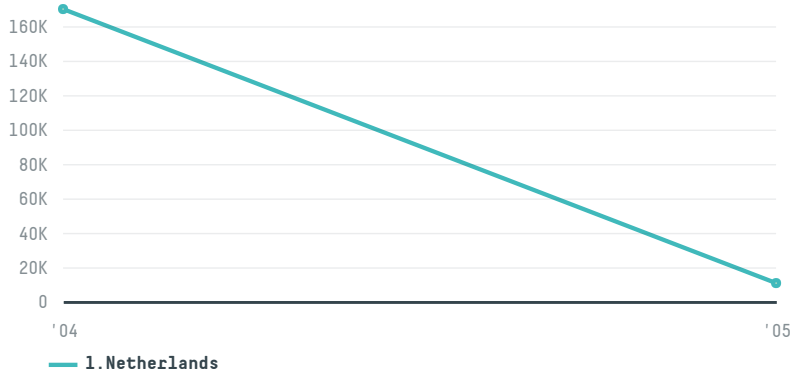

TOP DESTINATION COUNTRIES OF SOY IMPORTED BY RUTHERFORD UK:

COMPARING COMPANIES IMPORTING SOY FROM BRAZIL IN 2005