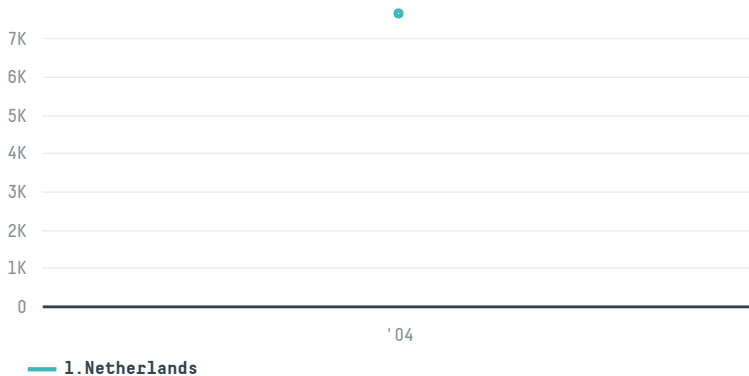

TOP DESTINATION COUNTRIES OF SOY EXPORTED BY TERMOPAR IMPORT LTDA:

COMPARING COMPANIES EXPORTING SOY FROM BRAZIL IN 2004