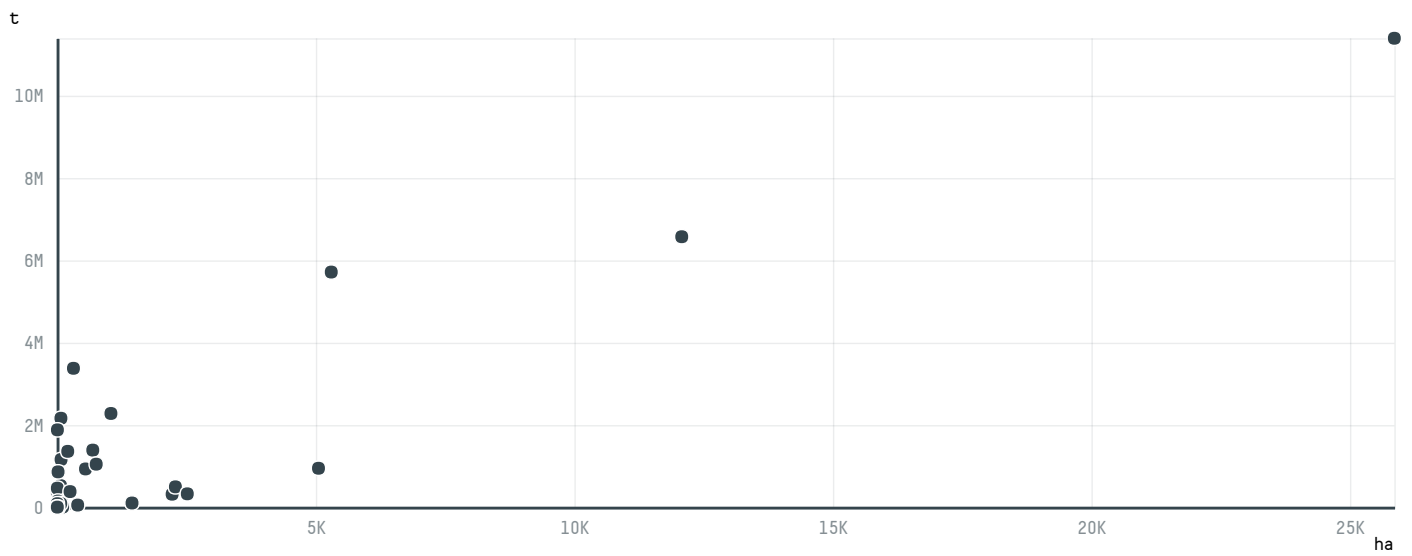

Trase is a partnership between

In collaboration with

and many other organizations and individuals.

Donors

[Terms of Use](#) · [Privacy policy](#) · [Cookie policy](#) · [Contact us](#)

This website uses cookies to provide you with an improved user experience. By continuing to browse this site, you consent to the use of cookies and similar technologies. Please visit our [privacy policy](#) for further details.

I AGREE