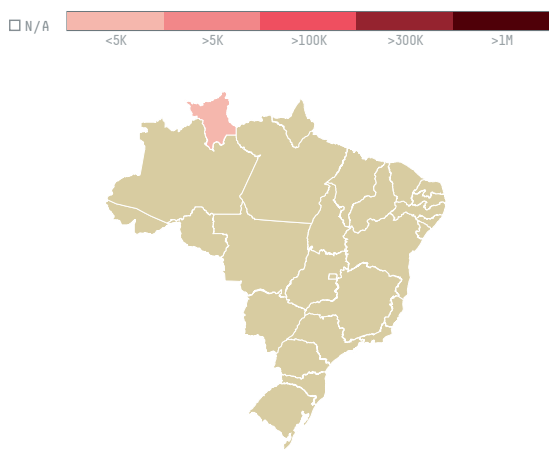

trase

COMERCIAL EL GRAN MERCADO LIBRE RIF: E-845460747

ACTIVITY	COMMODITY	COUNTRY	YEAR
Importer	Soy	Brazil	2017

COMERCIAL EL GRAN MERCADO LIBRE RIF: E-845460747 was the 170th largest importer of soy from BRAZIL in 2017, accounting for 2 tons. As an importer, COMERCIAL EL GRAN MERCADO LIBRE RIF: E-845460747 sources from 1 municipalities, or 0% of the soy production municipalities. The main destination of the soy imported by COMERCIAL EL GRAN MERCADO LIBRE RIF: E-845460747 is VENEZUELA, accounting for 100% of the total.

TOP DESTINATION COUNTRIES OF SOY IMPORTED BY COMERCIAL EL GRAN MERCADO LIBRE RIF: E-845460747:

□ N/A <5K >5K >100K >300K >1M

BIOME	SOY DEFORESTATION RISK
AMAZONIA	N/A
Total	N/A

MUNICIPALITY	SOY DEFORESTATION RISK
BOA VISTA	N/A
Total	N/A