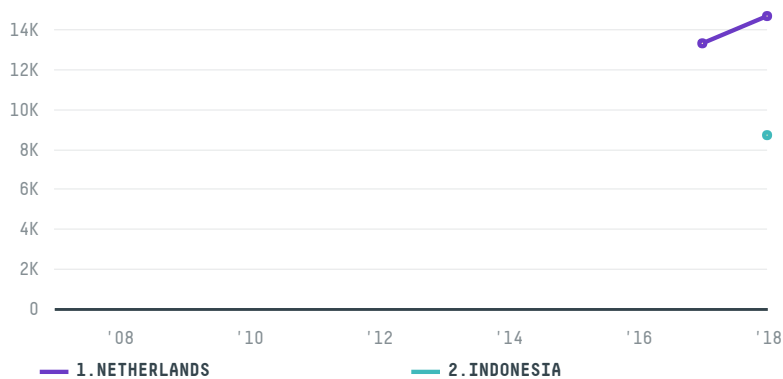

TOP DESTINATION COUNTRIES OF SOY EXPORTED BY USINA PETRIBU SA: