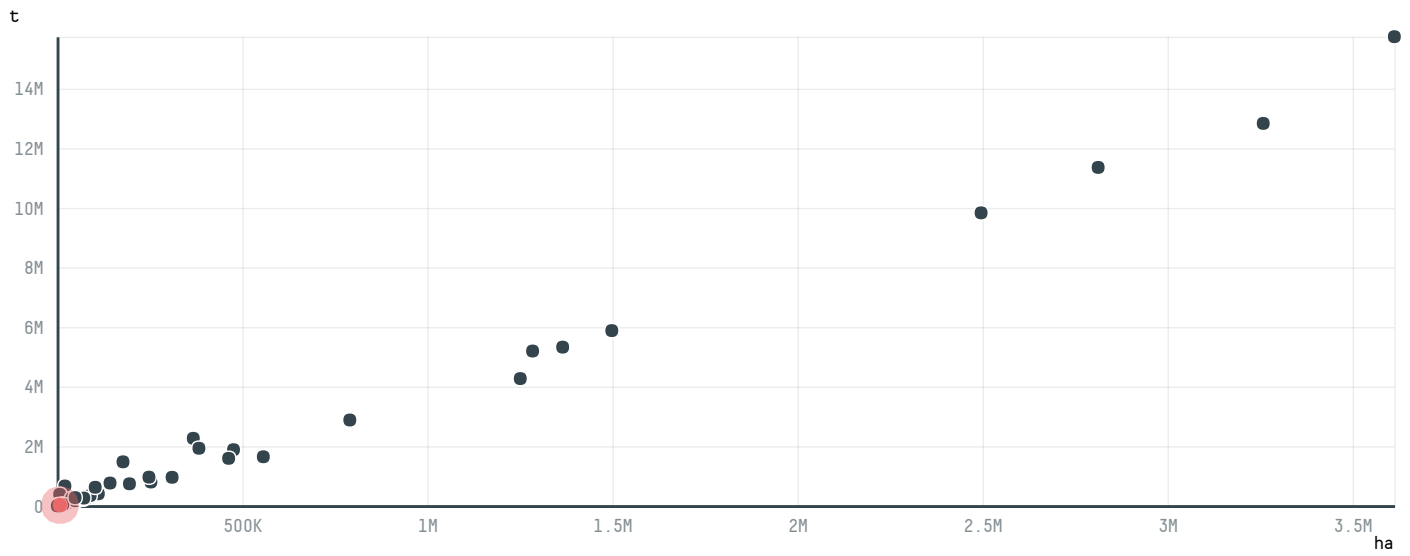

N/A

TANQUE DO PIAUI

N/A

MARACANAU

N/A

COMPARING COMPANIES EXPORTING SOY FROM BRAZIL IN 2018

Trase is a partnership between

In collaboration with