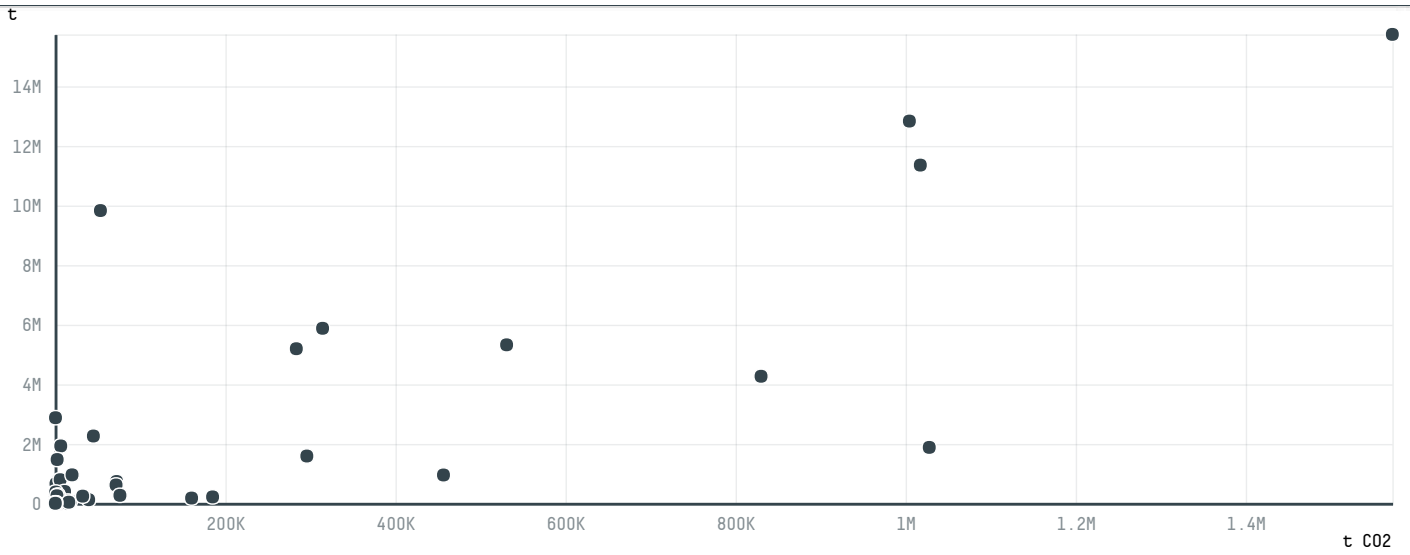

N/A

TANQUE DO PIAUI

N/A

MARACANAU

N/A

COMPARING COMPANIES EXPORTING SOY FROM BRAZIL IN 2018

Trase is a partnership between

In collaboration with