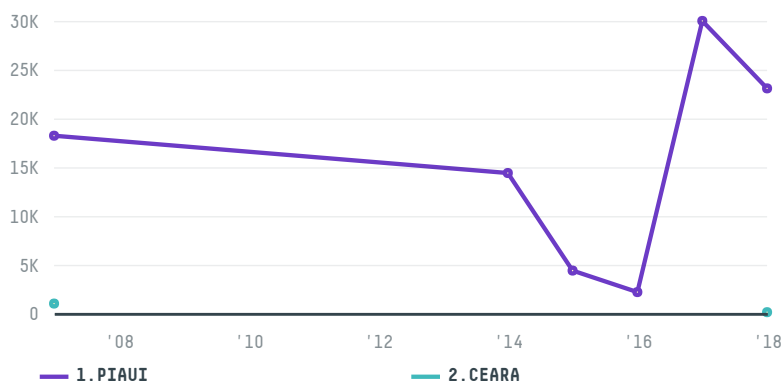

TOP DESTINATION COUNTRIES OF SOY EXPORTED BY USINA PETRIBU SA: