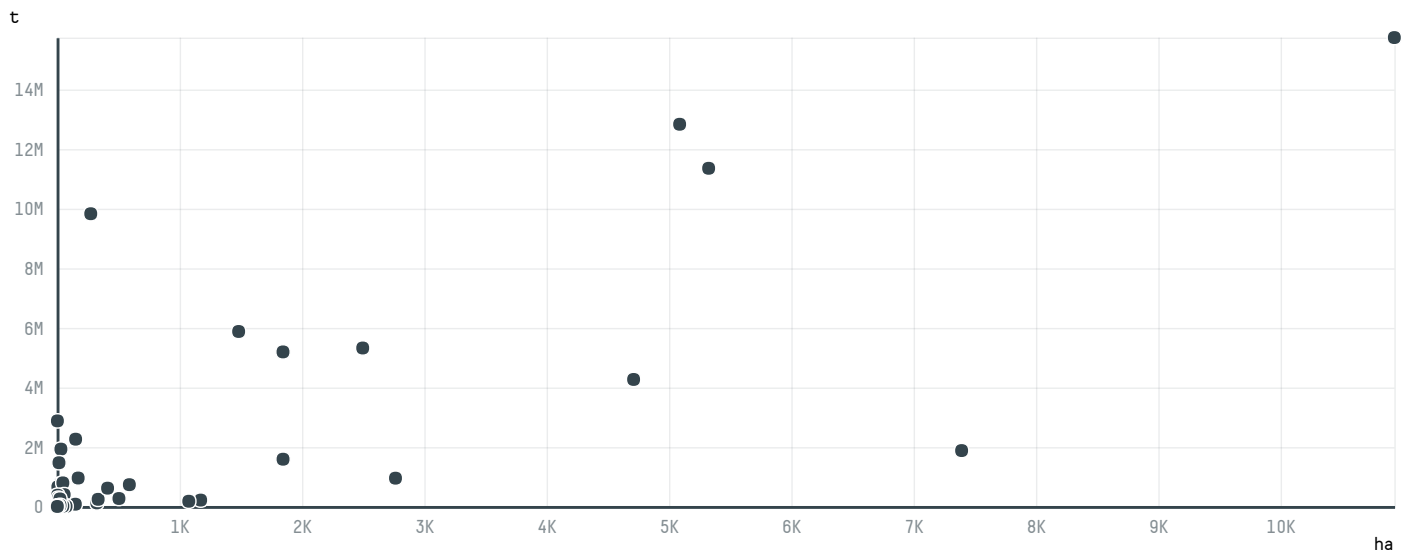

N/A

TANQUE DO PIAUI

N/A

MARACANAU

N/A

COMPARING COMPANIES EXPORTING SOY FROM BRAZIL IN 2018

Trase is a partnership between

In collaboration with