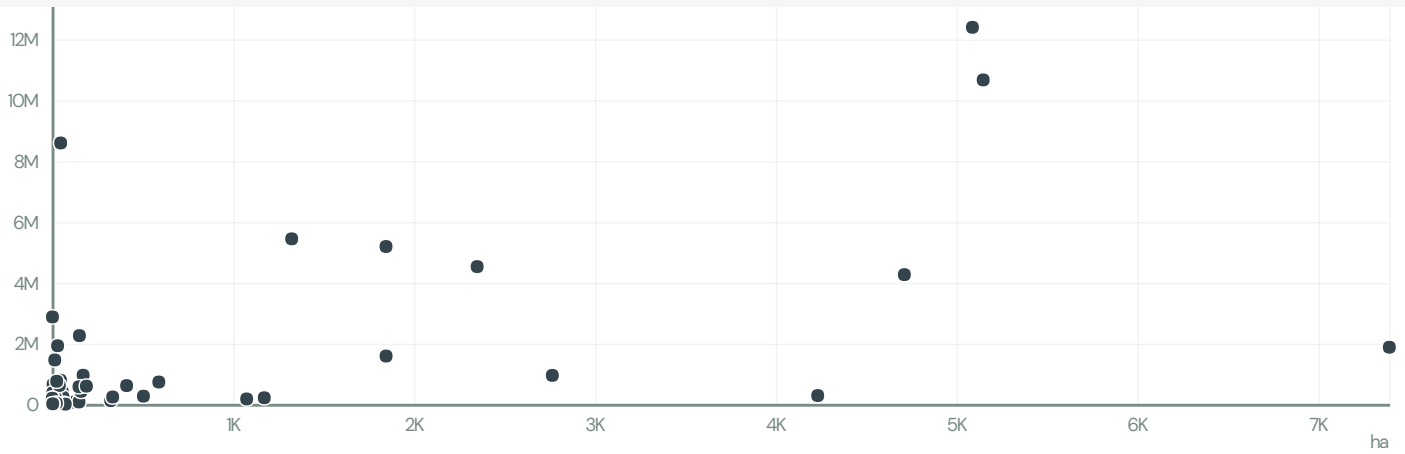

Trase is a partnership between

In close collaboration with many others.

[Click for more information about our partners and funders.](#)

Home	Supply Chains	Finance	Insights
Resources	Data Tools	Explore	Yearbook
About	Profiles	Search	Collections
Contact us	Logistics Maps	Watchlists	Publications
	Downloads	Methodology	
		FAQs	

Sign up for our Newsletter

- [twitter link](#)
- [linkedin link](#)
- [contact mail](#)

[Terms of use](#) • [Privacy policy](#) • [Cookie policy](#)

[Gordon and Betty Moore Foundation](#)

[Norway's International Climate and Forest Initiative (NICFI)](#)

[Good Growth partnership](#)

[Quadrature Climate Foundation partnership](#)

This website uses cookies to provide you with an improved user experience. By continuing to browse this site, you consent to the use of cookies and similar technologies. Please visit our [privacy policy](#) for further details.

I understand