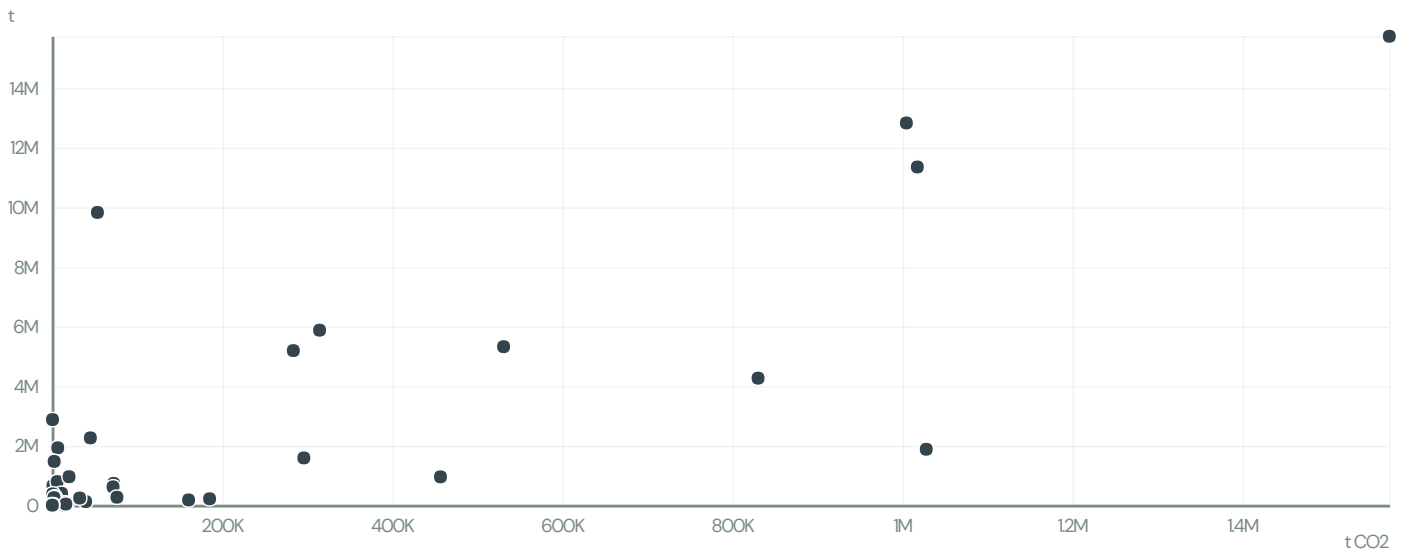

Trase is a partnership between

In close collaboration with many others.

[Click for more information about our partners and funders..](#)

Home

Resources

About

Contact us

Supply Chains

Data Tools

Profiles

Logistics Maps

Downloads

Finance

Explore

Search

Watchlists

Methodology

FAQs

Insights

Yearbook

Collections

Publications

Sign up for our Newsletter

This website uses cookies to provide you with an improved user experience. By continuing to browse this site, you consent to the use of cookies and similar technologies. Please visit our [privacy policy](#) for further details.

I understand