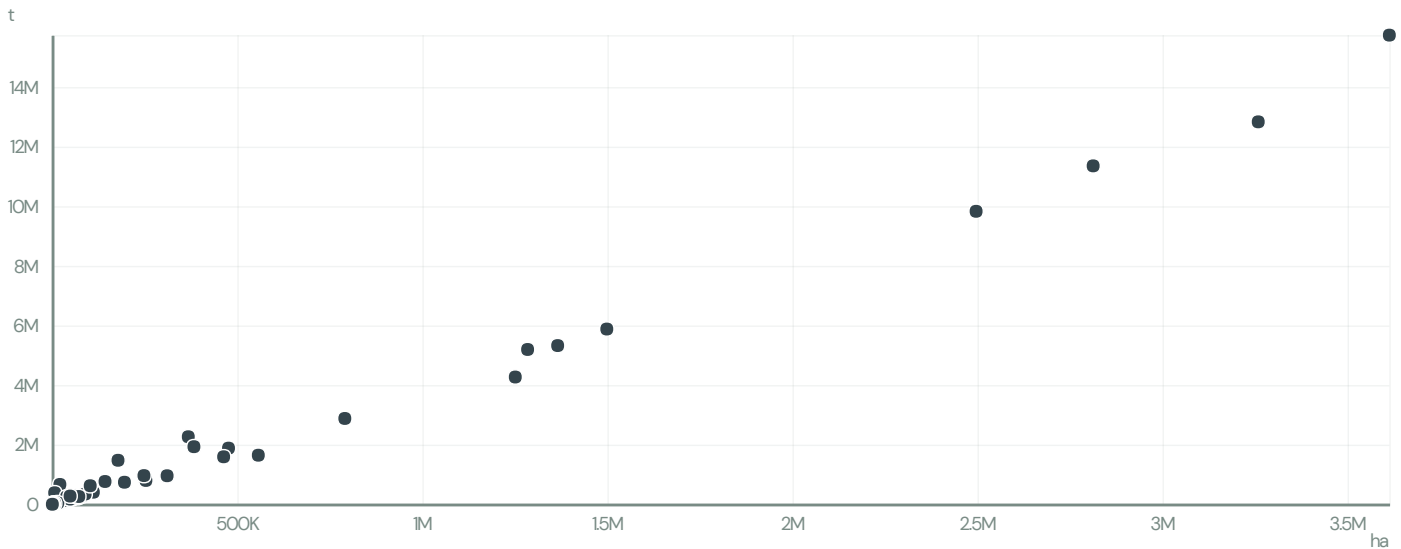

FRONTIERS WTA (WORLDWIDE TRADING AGRO MACHINERY) SERVICOS, C

ACTIVITY: Exporter group
COMMODITY: Soy
COUNTRY: Brazil
YEAR: 2018

FRONTIERS WTA (WORLDWIDE TRADING AGRO MACHINERY) SERVICOS, C was the 195th largest exporter of soy from BRAZIL in 2018, accounting for 2 thousand tons. This is a 291% increase vs the previous year. As an exporter, FRONTIERS WTA (WORLDWIDE TRADING AGRO MACHINERY) SERVICOS, C sources from 1 municipalities, or 0% of the soy production municipalities.

Comparing companies exporting SOY from Brazil in 2018