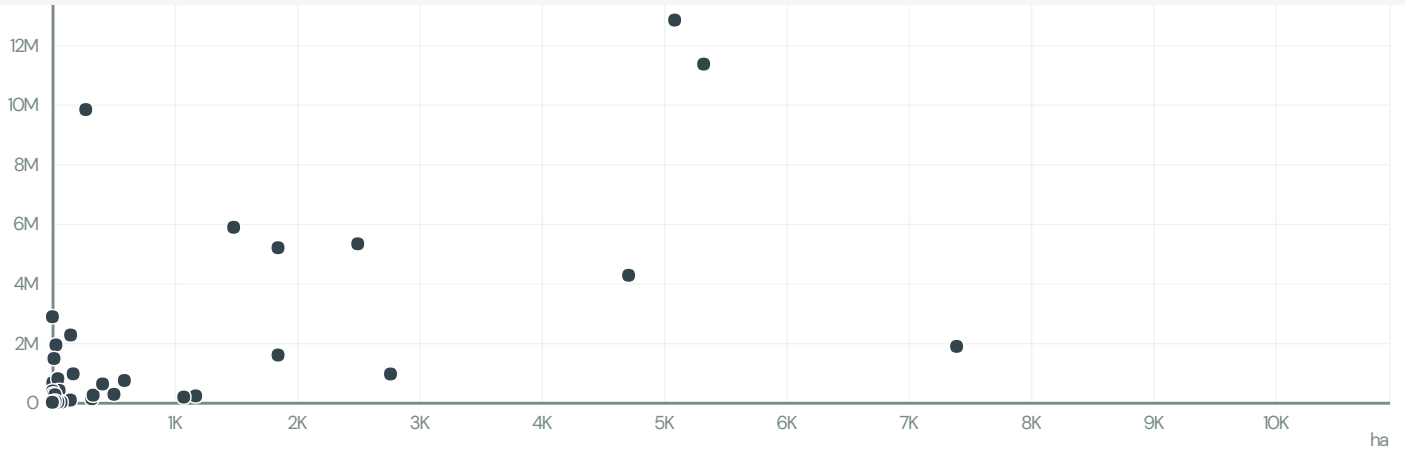

Trase is a partnership between

In close collaboration with many others.

[Click for more information about our partners and funders..](#)

Home

Resources

About

Contact us

Supply Chains

Data Tools

Profiles

Logistics Maps

Downloads

Finance

Explore

Search

Watchlists

Methodology

FAQs

Insights

Yearbook

Collections

Publications

Sign up for our Newsletter

This website uses cookies to provide you with an improved user experience. By continuing to browse this site, you consent to the use of cookies and similar technologies. Please visit our [privacy policy](#) for further details.

I understand