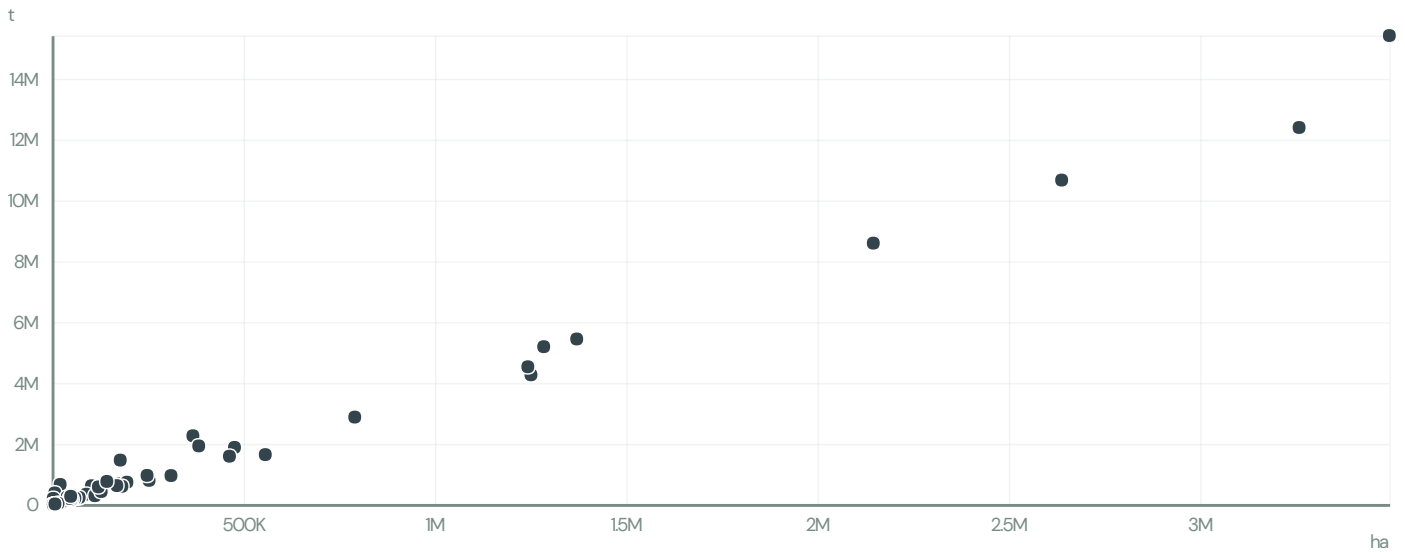

CONVERPLAST EMBALAGENS LTDA

ACTIVITY: Exporter
 COMMODITY: Soy
 COUNTRY: Brazil
 YEAR: 2018

CONVERPLAST EMBALAGENS LTDA was the 174th largest exporter of soy from BRAZIL in 2018, accounting for 4 thousand tons. This is a 58% decrease vs the previous year. As an exporter, CONVERPLAST EMBALAGENS LTDA sources from 1 municipalities, or 0% of the soy production municipalities.

Comparing companies exporting SOY from Brazil in 2018

Trase is a partnership between

 Stockholm Environment Institute

 Global Canopy Programme

In close collaboration with many others.

[Click for more information about our partners and funders..](#)