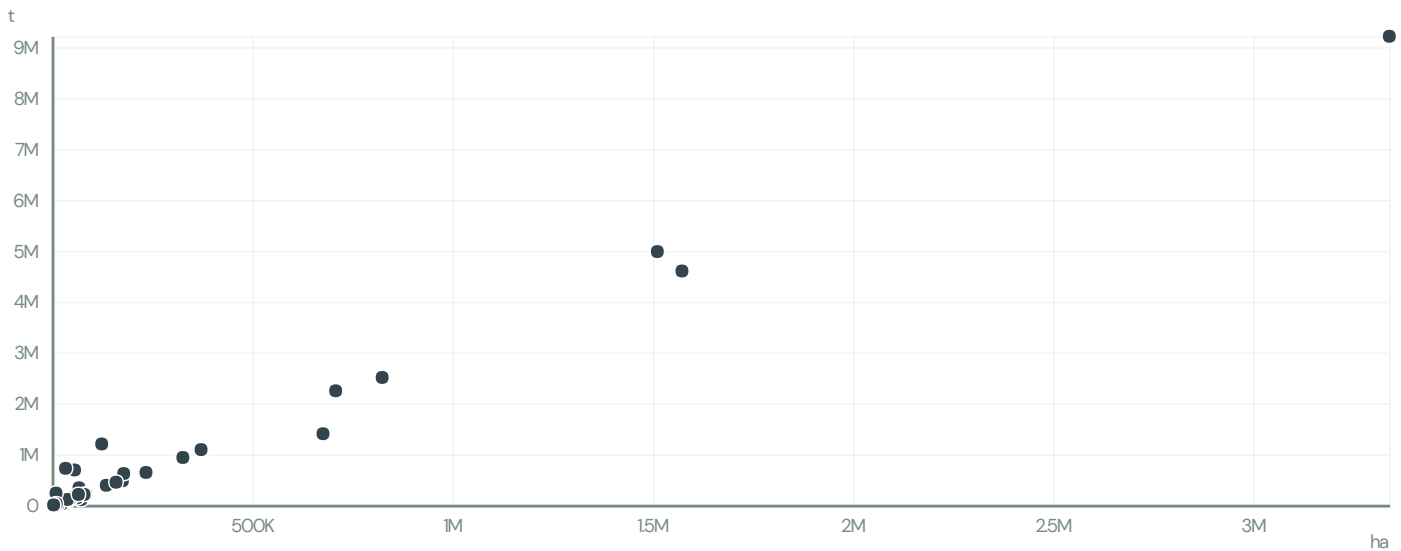

COMERCIO, EXPORTADORA E IMPORTADORA BRAFRIK

ACTIVITY: Exporter
COMMODITY: Soy
COUNTRY: Brazil
YEAR: 2008

COMERCIO, EXPORTADORA E IMPORTADORA BRAFRIK was the 323rd largest exporter of soy from BRAZIL in 2008, accounting for 0 tons. As an exporter, COMERCIO, EXPORTADORA E IMPORTADORA BRAFRIK sources from 1 municipalities, or 0% of the soy production municipalities.

Comparing companies exporting SOY from Brazil in 2008