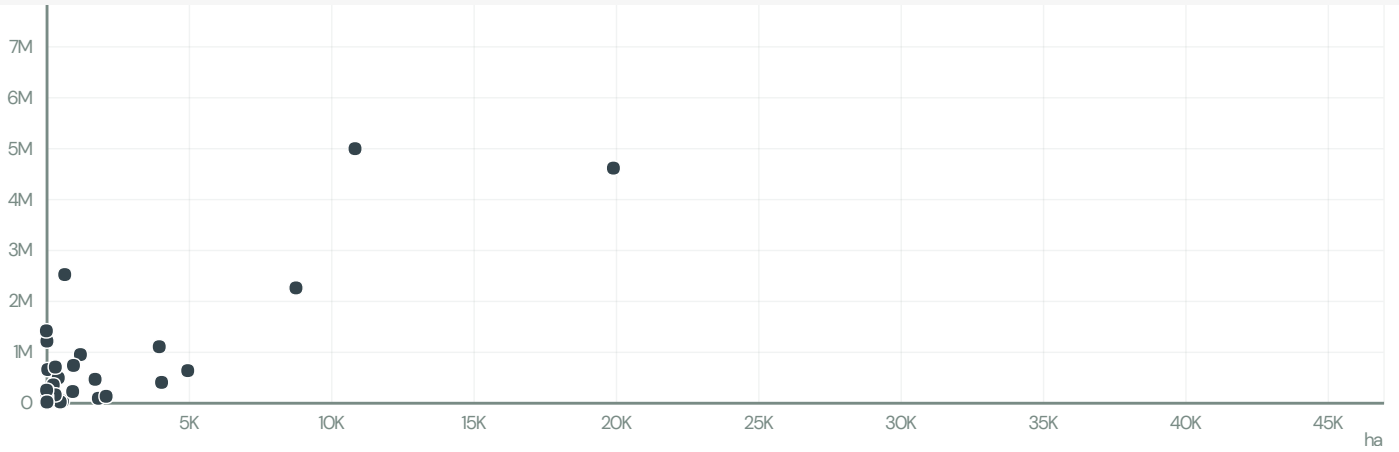

Trase is a partnership between

In close collaboration with many others.

[Click for more information about our partners and funders.](#)

Home	Supply Chains	Finance	Insights
Resources	Data Tools	Explore	Yearbook
About	Profiles	Search	Collections
Contact us	Logistics Maps	Watchlists	Publications
	Downloads	Methodology	
		FAQs	

Sign up for our Newsletter

- [twitter link](#)
- [linkedin link](#)
- [contact mail](#)

[Terms of use](#) • [Privacy policy](#) • [Cookie policy](#)