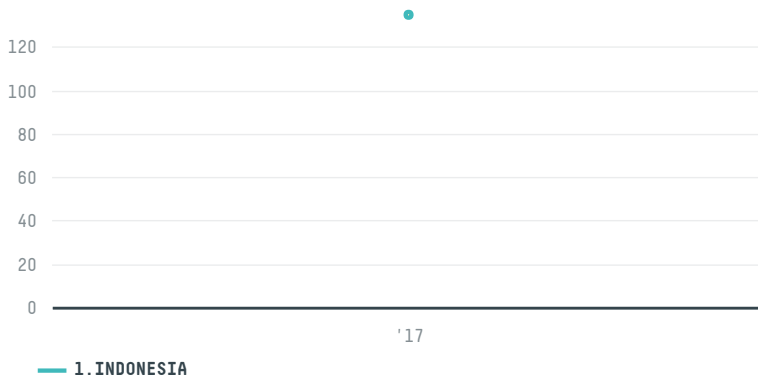

TOP DESTINATION COUNTRIES OF SOY EXPORTED BY RUIZ INDUSTRIA DE UTILIDADES DOMESTICAS EIRELI:

COMPARING COMPANIES EXPORTING SOY FROM BRAZIL IN 2017