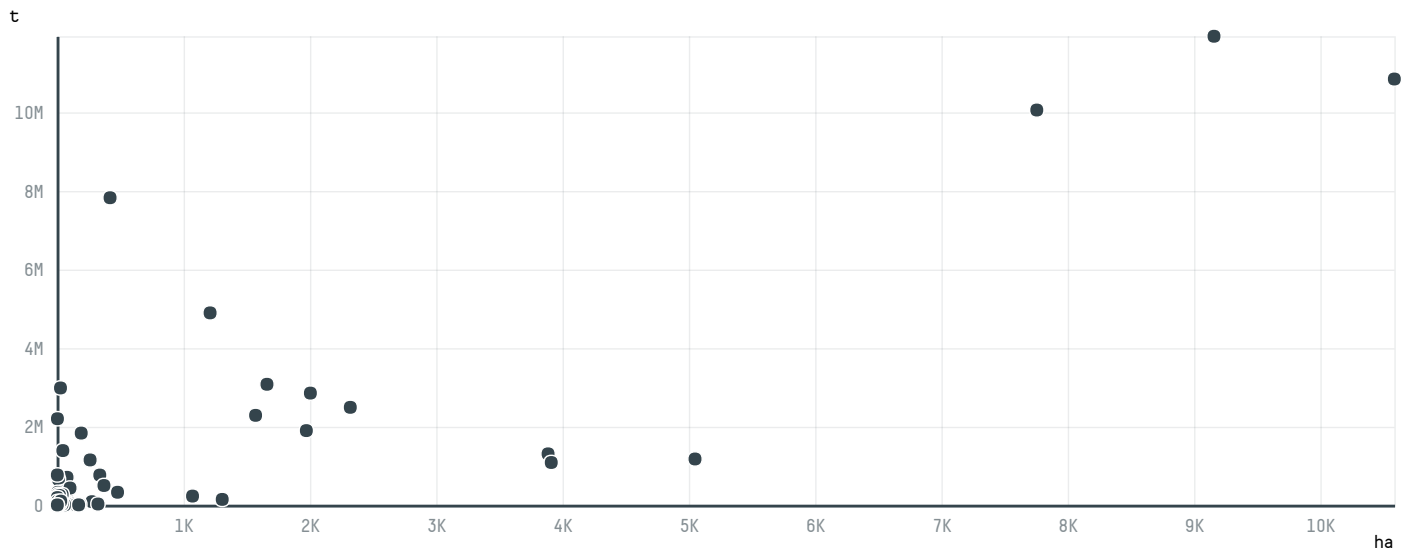

Trase is a partnership between

In collaboration with

Donors

This website uses cookies to provide you with an improved user experience. By continuing to browse this site, you consent to the use of cookies and similar technologies. Please visit our [privacy policy](#) for further details.

I AGREE