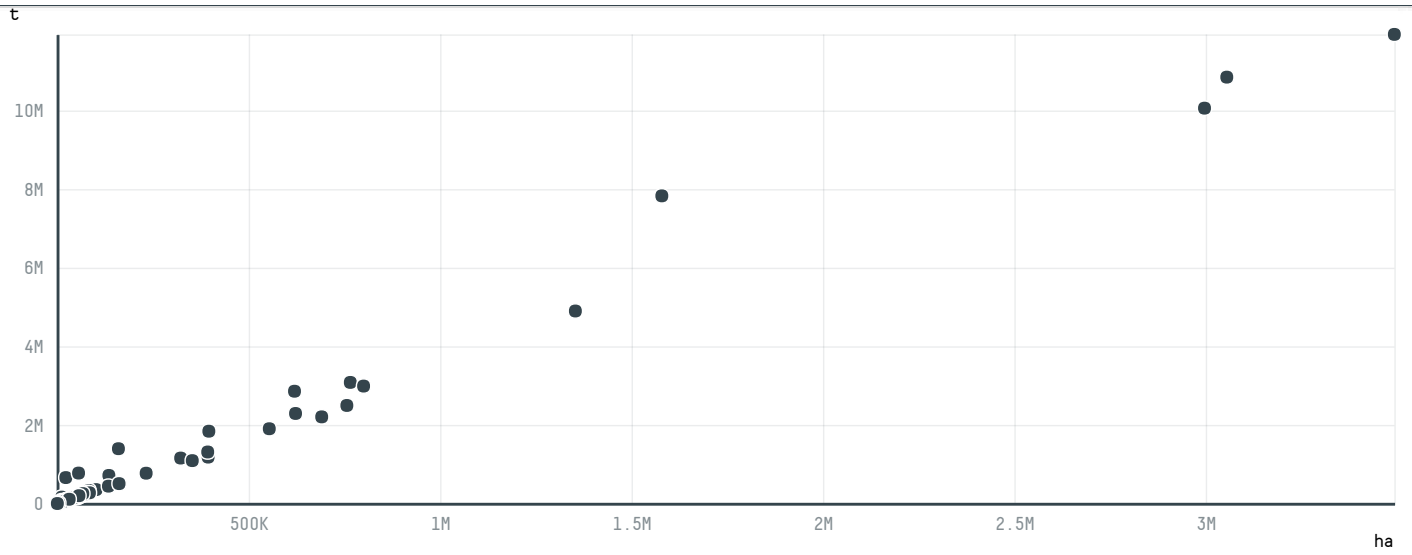

Trase is a partnership between

In collaboration with

Donors

This website uses cookies to provide you with an improved user experience. By continuing to browse this site, you consent to the use of cookies and similar technologies. Please visit our [privacy policy](#) for further details.

I AGREE