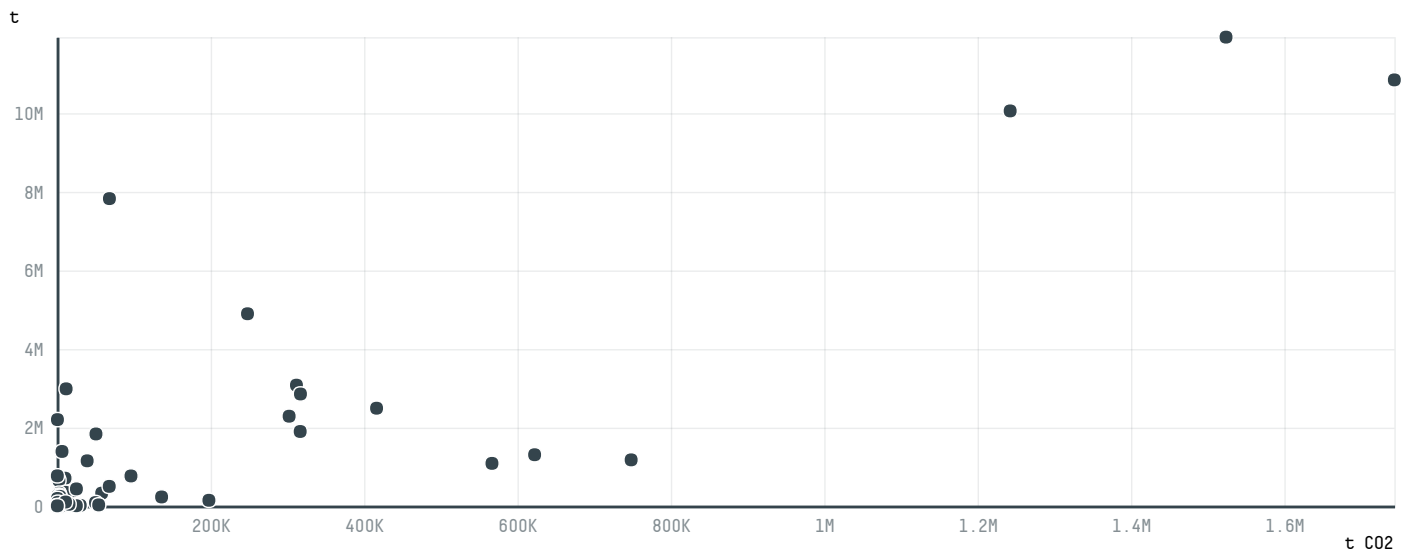

Trase is a partnership between

In collaboration with

Donors

This website uses cookies to provide you with an improved user experience. By continuing to browse this site, you consent to the use of cookies and similar technologies. Please visit our [privacy policy](#) for further details.

I AGREE