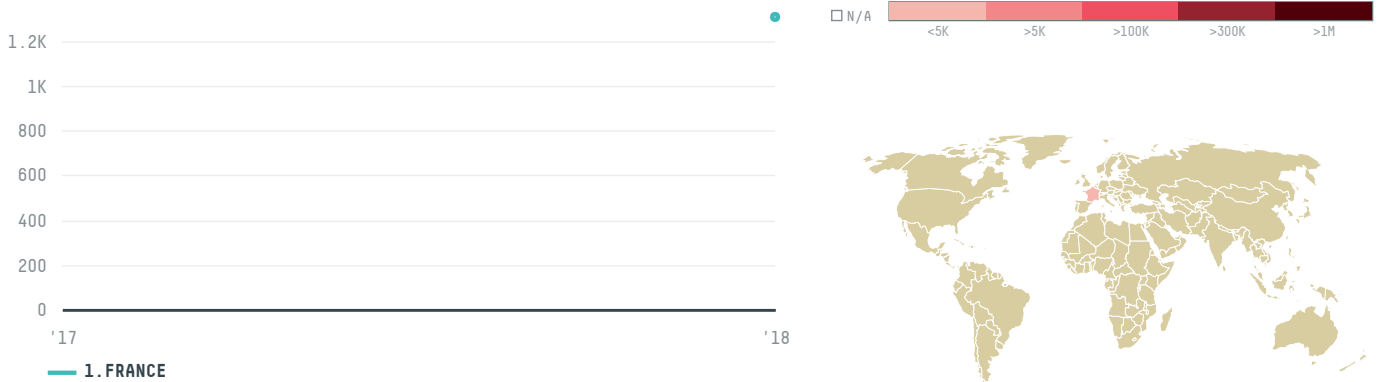

TOP DESTINATION COUNTRIES OF SOY EXPORTED BY ADDN ASSISTENCIA TECNICA COMERCIO E INDUSTRIA LTDA:

COMPARING COMPANIES EXPORTING SOY FROM BRAZIL IN 2018