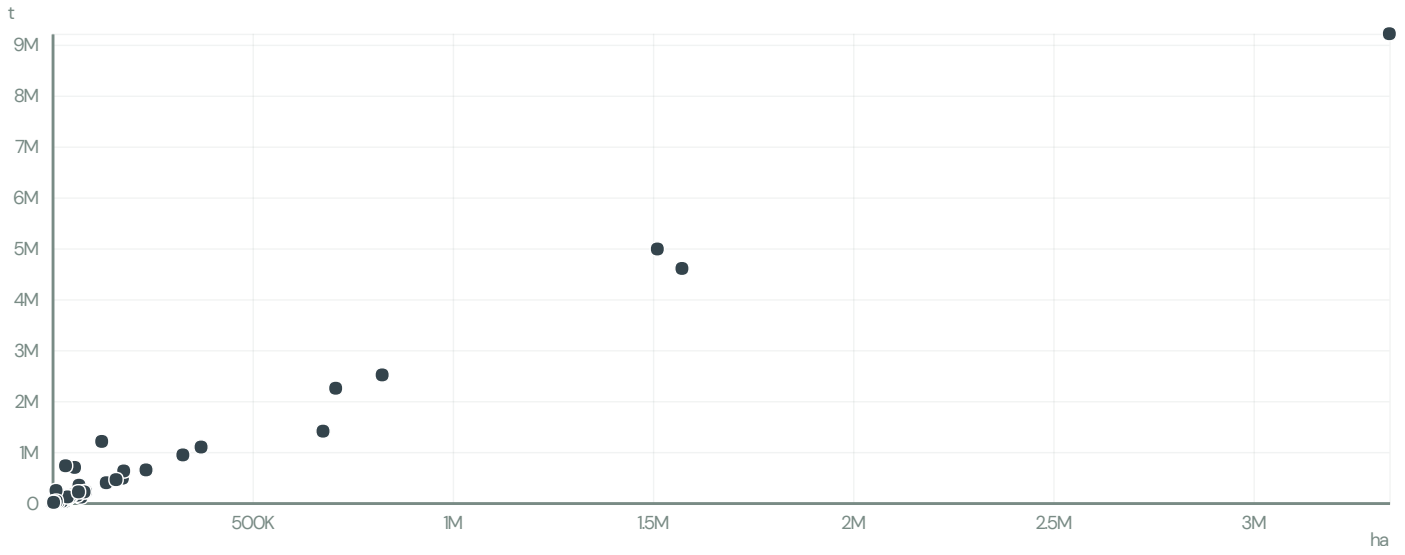

VITADERM FARMACIA DE MANIPULACAO

ACTIVITY: Exporter
COMMODITY: Soy
COUNTRY: Brazil
YEAR: 2008

VITADERM FARMACIA DE MANIPULACAO was the 304th largest exporter of soy from BRAZIL in 2008, accounting for 105 tons. As an exporter, VITADERM FARMACIA DE MANIPULACAO sources from 1 municipalities, or 0% of the soy production municipalities.

Comparing companies exporting SOY from Brazil in 2008