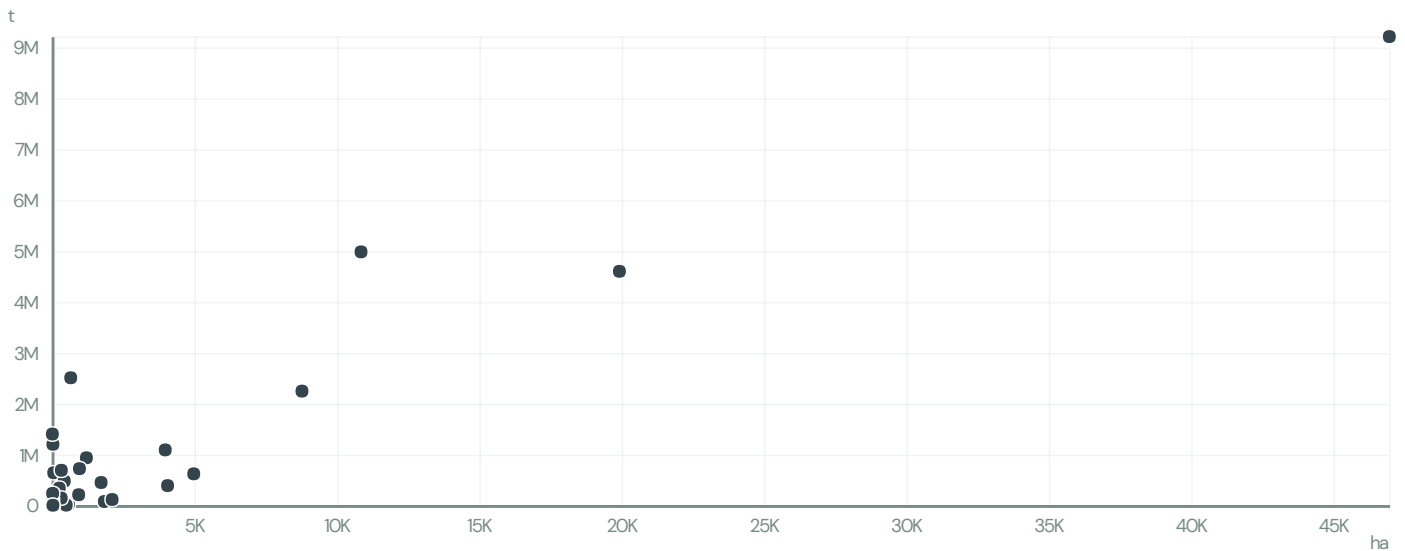

VITADERM FARMACIA DE MANIPULACAO

ACTIVITY: Exporter
COMMODITY: Soy
COUNTRY: Brazil
YEAR: 2008

VITADERM FARMACIA DE MANIPULACAO was the 304th largest exporter of soy from BRAZIL in 2008, accounting for 105 tons. As an exporter, VITADERM FARMACIA DE MANIPULACAO sources from 1 municipalities, or 0% of the soy production municipalities.

Comparing companies exporting SOY from Brazil in 2008