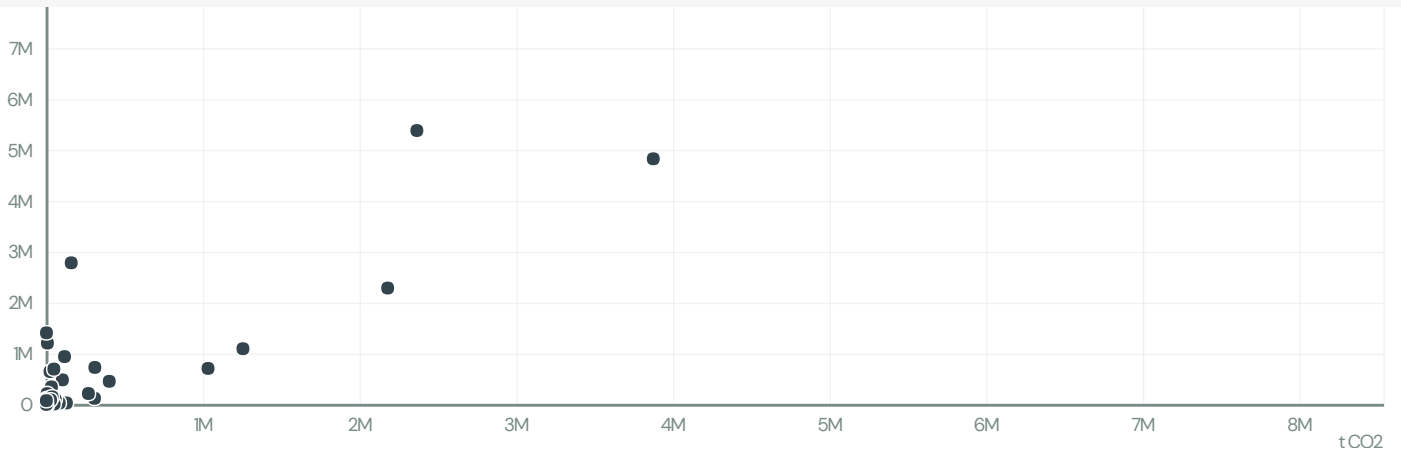

Trase is a partnership between

In close collaboration with many others.

[Click for more information about our partners and funders.](#)

Home	Supply Chains	Finance	Insights
Resources	Data Tools	Explore	Yearbook
About	Profiles	Search	Collections
Contact us	Logistics Maps	Watchlists	Publications
	Downloads	Methodology	
		FAQs	

Sign up for our Newsletter

Enter your email...

twitter link linkedin link contact mail

[Terms of use](#) • [Privacy policy](#) • [Cookie policy](#)

Gordon and Betty Moore Foundation

Norway's International Climate and Forest Initiative (NICFI)

Good Growth partnership

Quadrature Climate Foundation partnership