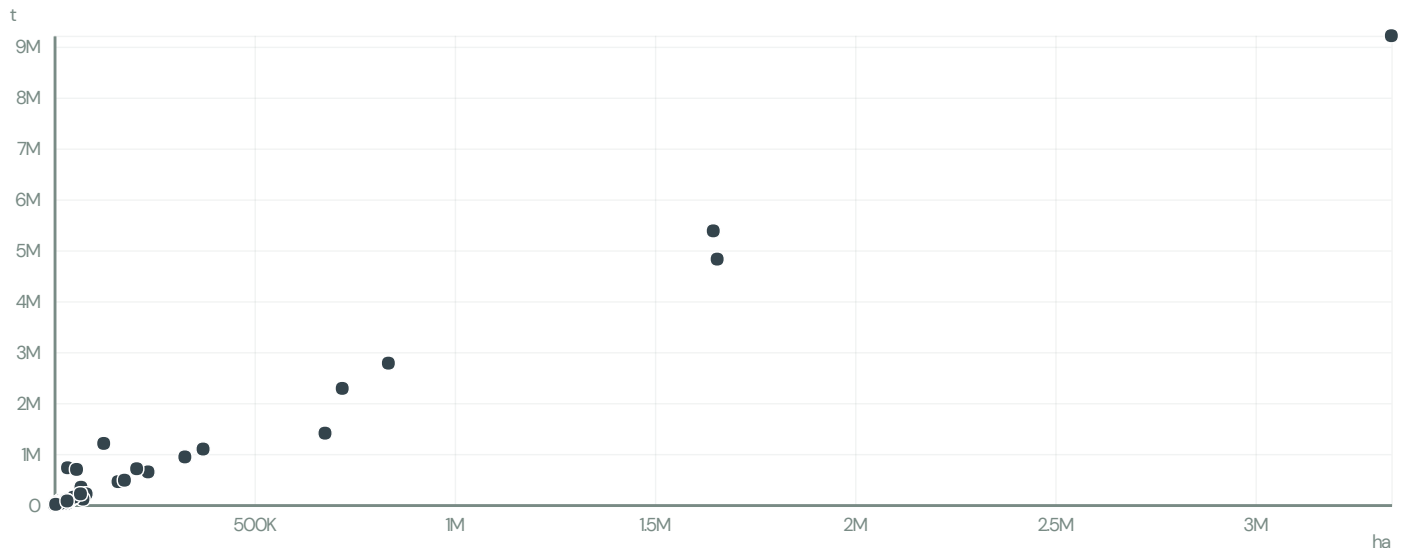

WERIL INSTRUMENTOS MUSICAIS

ACTIVITY: Exporter group
COMMODITY: Soy
COUNTRY: Brazil
YEAR: 2008

WERIL INSTRUMENTOS MUSICAIS was the 220th largest exporter of soy from BRAZIL in 2008, accounting for 1 thousand tons. As an exporter, WERIL INSTRUMENTOS MUSICAIS sources from 1 municipalities, or 0% of the soy production municipalities.

Comparing companies exporting SOY from Brazil in 2008