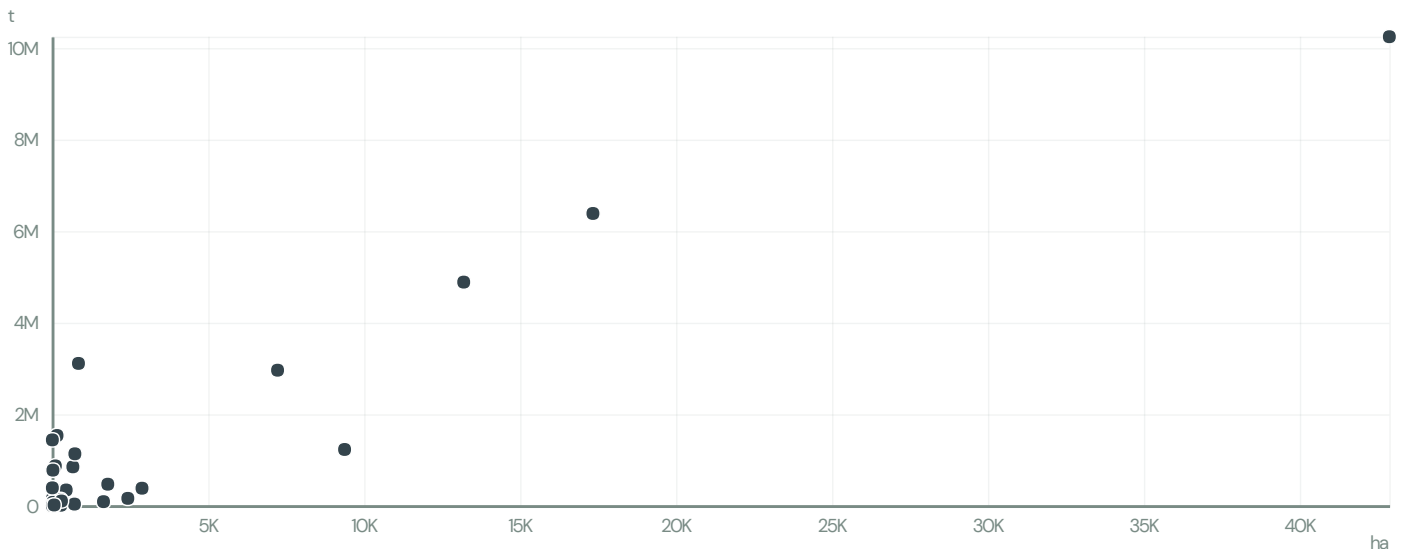

DITALIA MOVEIS INDUSTRIAL

ACTIVITY: Exporter
COMMODITY: Soy
COUNTRY: Brazil
YEAR: 2009

DITALIA MOVEIS INDUSTRIAL was the 168th largest exporter of soy from BRAZIL in 2009, accounting for 2 thousand tons. As an exporter, DITALIA MOVEIS INDUSTRIAL sources from 1 municipalities, or 0% of the soy production municipalities.

Comparing companies exporting SOY from Brazil in 2009