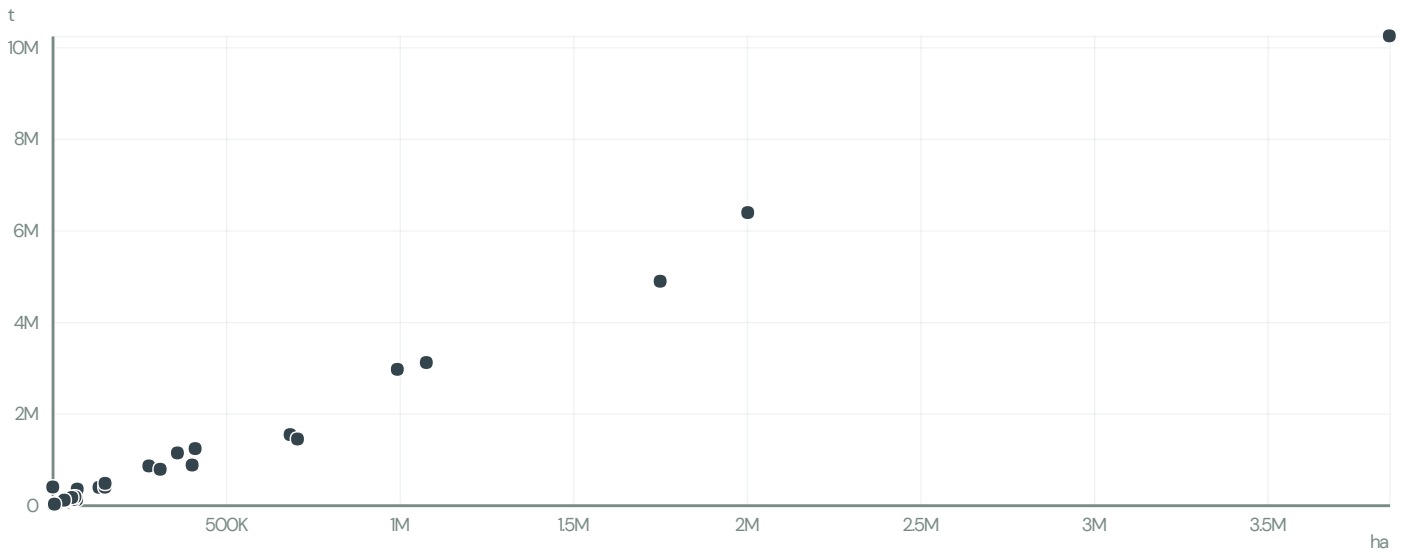

DITALIA MOVEIS INDUSTRIAL

ACTIVITY: Exporter
COMMODITY: Soy
COUNTRY: Brazil
YEAR: 2009

DITALIA MOVEIS INDUSTRIAL was the 168th largest exporter of soy from BRAZIL in 2009, accounting for 2 thousand tons. As an exporter, DITALIA MOVEIS INDUSTRIAL sources from 1 municipalities, or 0% of the soy production municipalities.

Comparing companies exporting SOY from Brazil in 2009