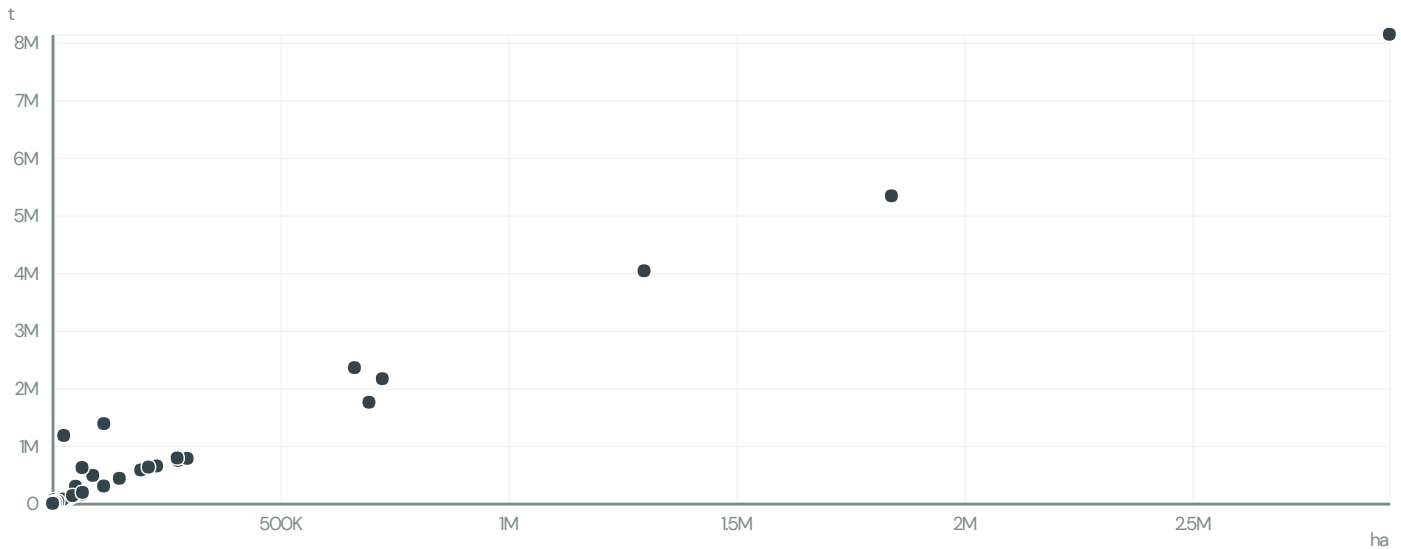

VERA CRUZ EXPORTADORA, INDUSTRIA E COMERCIO

ACTIVITY	COMMODITY	COUNTRY	YEAR
Exporter group	Soy	Brazil	2007

VERA CRUZ EXPORTADORA, INDUSTRIA E COMERCIO was the 172nd largest exporter of soy from BRAZIL in 2007, accounting for 3 thousand tons. As an exporter, VERA CRUZ EXPORTADORA, INDUSTRIA E COMERCIO sources from 1 municipalities, or 0% of the soy production municipalities.

Comparing companies exporting SOY from Brazil in 2007