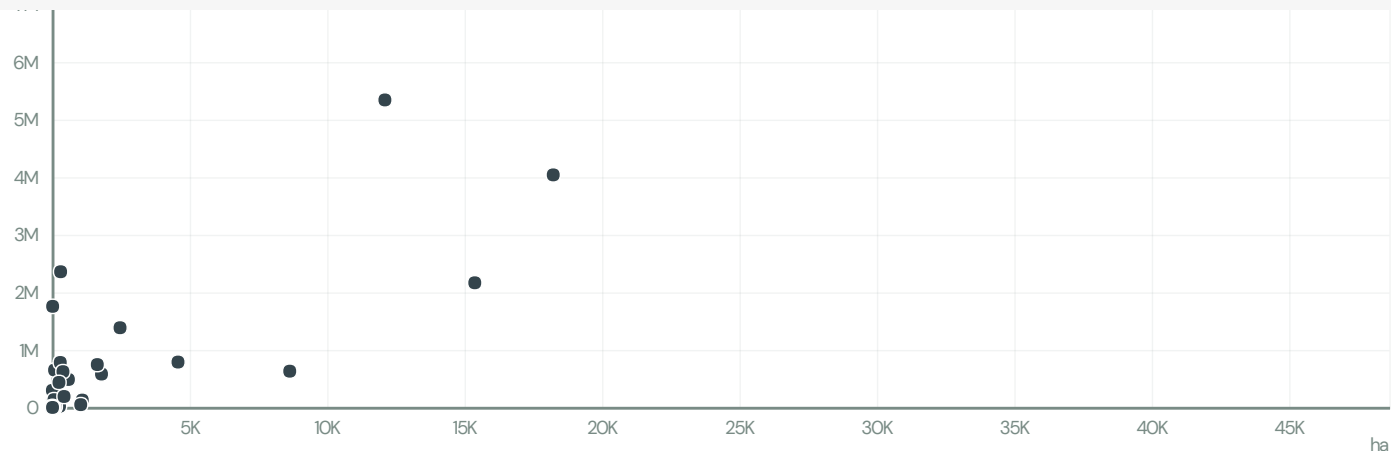

Trase is a partnership between

In close collaboration with many others.

[Click for more information about our partners and funders..](#)

Home

Resources

About

Contact us

Supply Chains

Data Tools

Profiles

Logistics Maps

Downloads

Finance

Explore

Search

Watchlists

Methodology

FAQs

Insights

Yearbook

Collections

Publications

Sign up for our Newsletter

This website uses cookies to provide you with an improved user experience. By continuing to browse this site, you consent to the use of cookies and similar technologies. Please visit our [privacy policy](#) for further details.

I understand