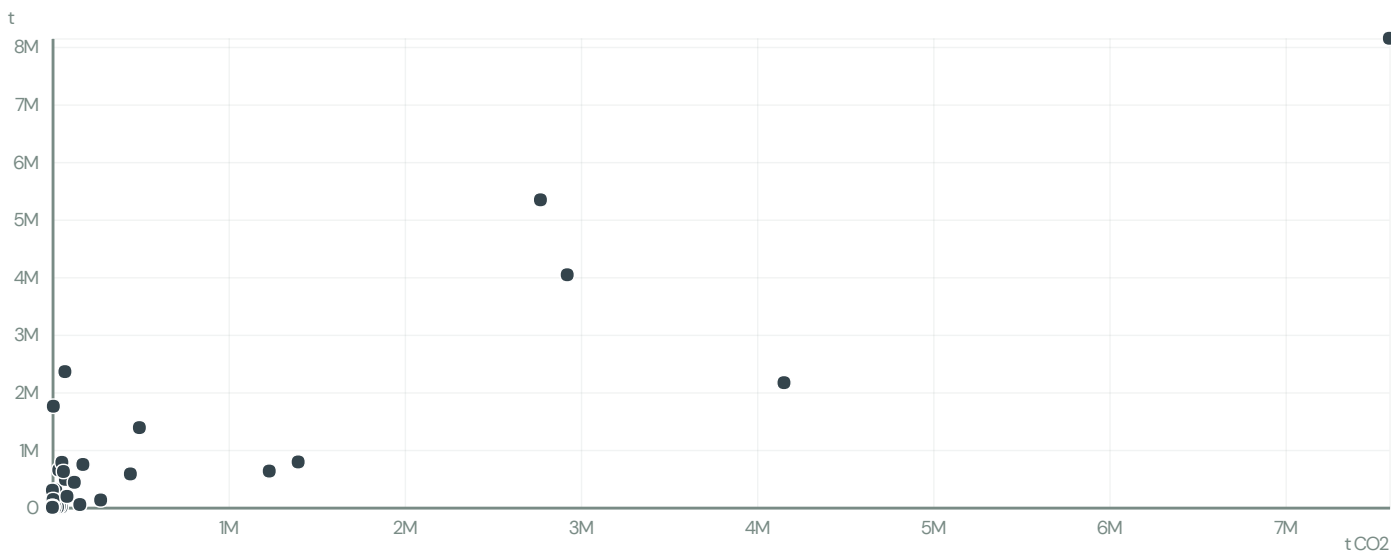

Trase is a partnership between

In close collaboration with many others.

[Click for more information about our partners and funders..](#)

Home

Resources

About

Contact us

Supply Chains

Data Tools

Profiles

Logistics Maps

Downloads

Finance

Explore

Search

Watchlists

Methodology

FAQs

Insights

Yearbook

Collections

Publications

Sign up for our Newsletter

This website uses cookies to provide you with an improved user experience. By continuing to browse this site, you consent to the use of cookies and similar technologies. Please visit our [privacy policy](#) for further details.

I understand