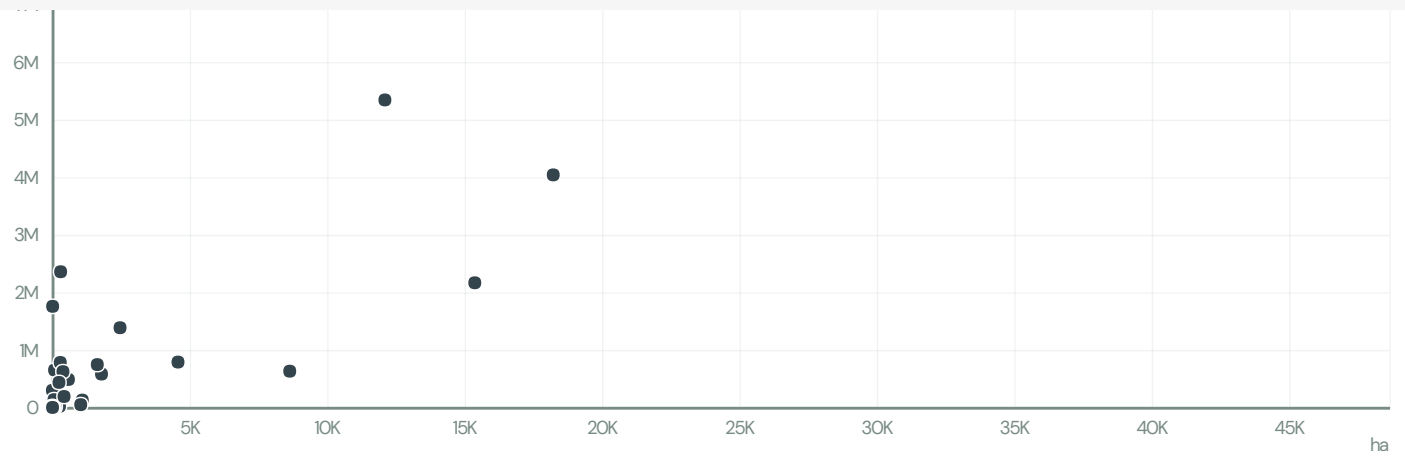

Trase is a partnership between

In close collaboration with many others.

[Click for more information about our partners and funders..](#)

Home

Resources

About

Contact us

Supply Chains

Data Tools

Profiles

Logistics Maps

Downloads

Finance

Explore

Search

Watchlists

Methodology

FAQs

Insights

Yearbook

Collections

Publications

Sign up for our Newsletter

Enter your email...

This website uses cookies to provide you with an improved user experience. By continuing to browse this site, you consent to the use of cookies and similar technologies. Please visit our [privacy policy](#) for further details.

I understand