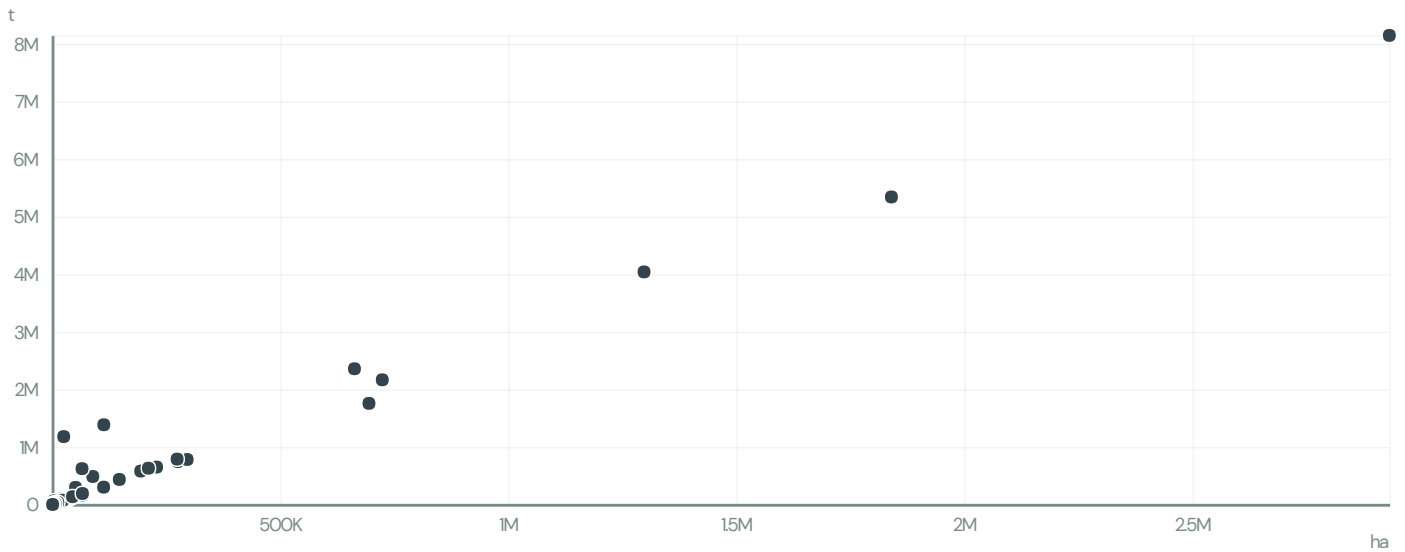

BUTZKE IMPORTACAO E EXPORTACAO

ACTIVITY: Exporter group
COMMODITY: Soy
COUNTRY: Brazil
YEAR: 2007

BUTZKE IMPORTACAO E EXPORTACAO was the 251st largest exporter of soy from BRAZIL in 2007, accounting for 838 tons. This is a 87% decrease vs the previous year. As an exporter, BUTZKE IMPORTACAO E EXPORTACAO sources from 1 municipalities, or 0% of the soy production municipalities.

Comparing companies exporting SOY from Brazil in 2007