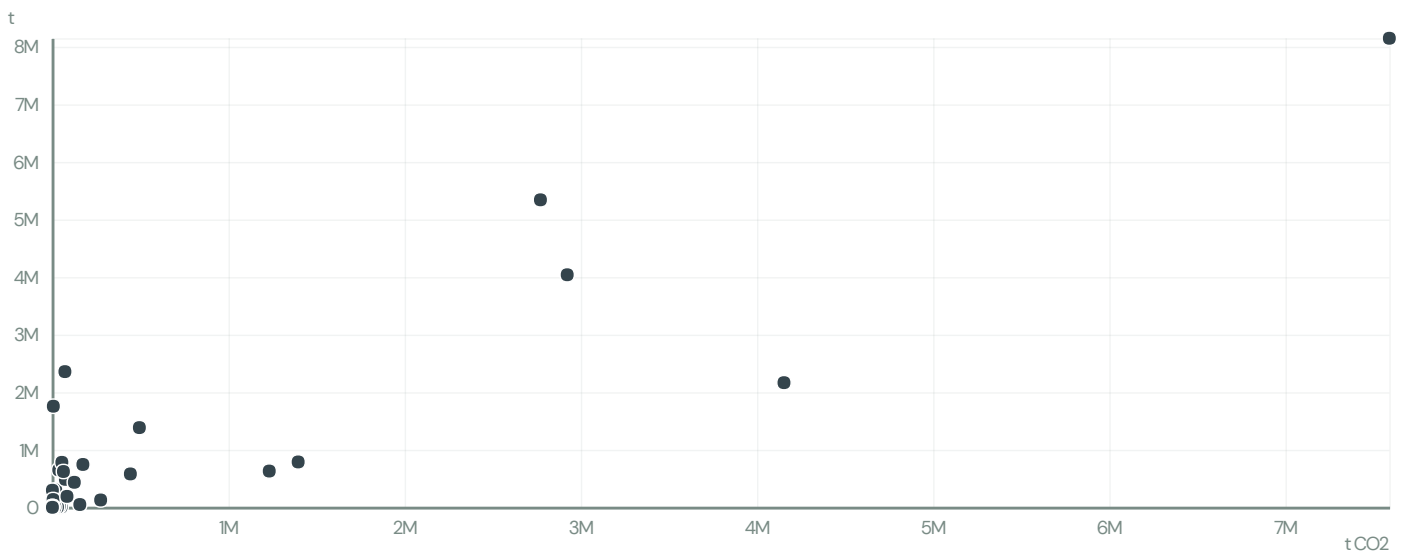

Trase is a partnership between

In close collaboration with many others.

[Click for more information about our partners and funders..](#)

Home

Resources

About

Contact us

Supply Chains

Data Tools

Profiles

Logistics Maps

Downloads

Finance

Explore

Search

Watchlists

Methodology

FAQs

Insights

Yearbook

Collections

Publications

Sign up for our Newsletter

Enter your email...

This website uses cookies to provide you with an improved user experience. By continuing to browse this site, you consent to the use of cookies and similar technologies. Please visit our [privacy policy](#) for further details.

I understand