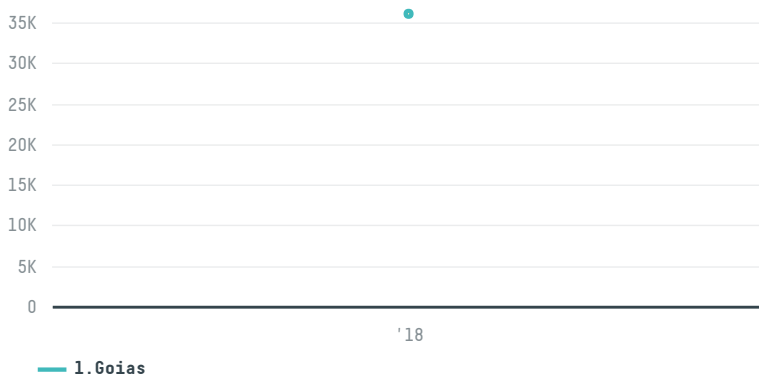

TOP DESTINATION COUNTRIES OF SOY EXPORTED BY BOM SUCESSO AGROINDUSTRIA LTDA: