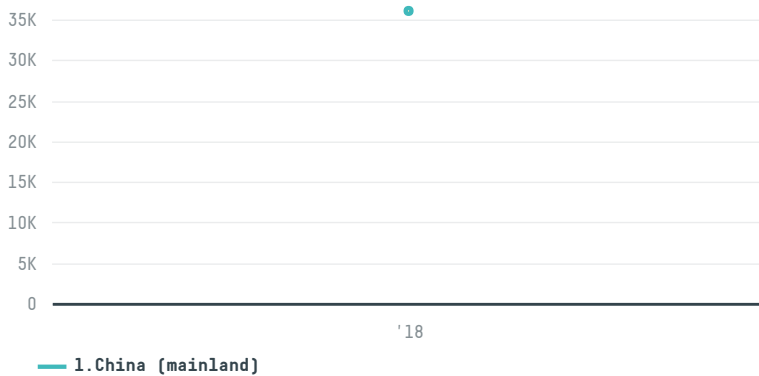

TOP DESTINATION COUNTRIES OF SOY EXPORTED BY BOM SUCESSO AGROINDUSTRIA LTDA: