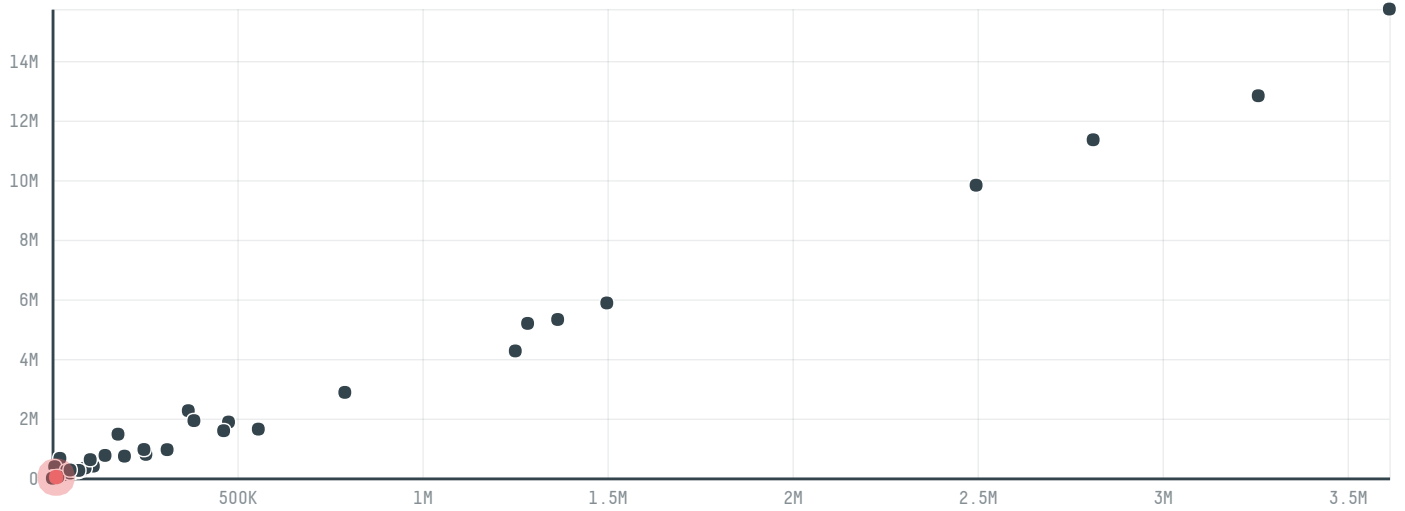

trase

Bom sucesso agroindustria ltda

ACTIVITY: **Exporter group** COMMODITY: **Soy** COUNTRY: **Brazil** YEAR: **2018**

Bom sucesso agroindustria ltda was the 76th largest exporter of soy from BRAZIL in 2018, accounting for 36 thousand tons. As an exporter, Bom sucesso agroindustria ltda sources from 1 municipalities, or 0% of the soy production municipalities. The main destination of the soy exported by Bom sucesso agroindustria ltda is China (mainland), accounting for 100% of the total.

TOP DESTINATION COUNTRIES OF SOY EXPORTED BY BOM SUCESSO AGROINDUSTRIA LTDA:

CERRADO

2ha

GOIATUBA

2ha

COMPARING COMPANIES EXPORTING SOY FROM BRAZIL IN 2018

Trase is a partnership between

In collaboration with