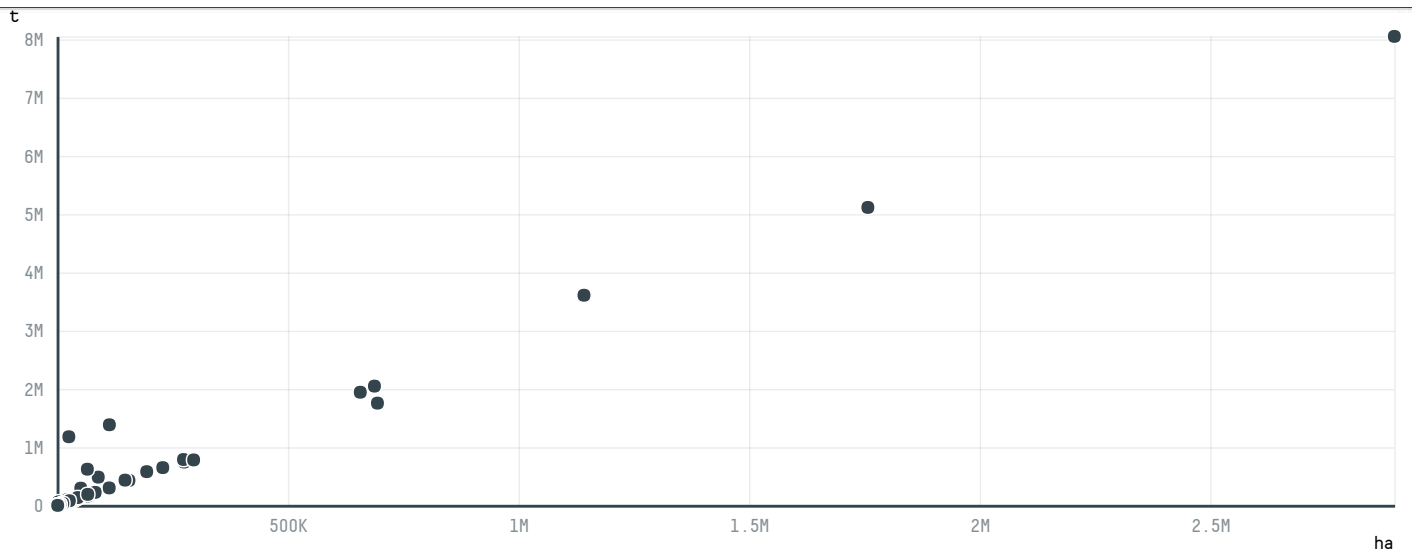

trase

EXIN INDUSTRIA E COMERCIO

ACTIVITY: **Exporter** COMMODITY: **Soy** COUNTRY: **Brazil** YEAR: **2007**

EXIN INDUSTRIA E COMERCIO was the 329th largest exporter of soy from BRAZIL in 2007, accounting for 35 tons. As an exporter, EXIN INDUSTRIA E COMERCIO sources from 1 municipalities, or 0% of the soy production municipalities. The main destination of the soy exported by EXIN INDUSTRIA E COMERCIO is SOUTH AFRICA, accounting for 100% of the total.

TOP DESTINATION COUNTRIES OF SOY EXPORTED BY EXIN INDUSTRIA E COMERCIO:

COMPARING COMPANIES EXPORTING SOY FROM BRAZIL IN 2007

Trase is a partnership between

In collaboration with

and many other organizations and individuals.